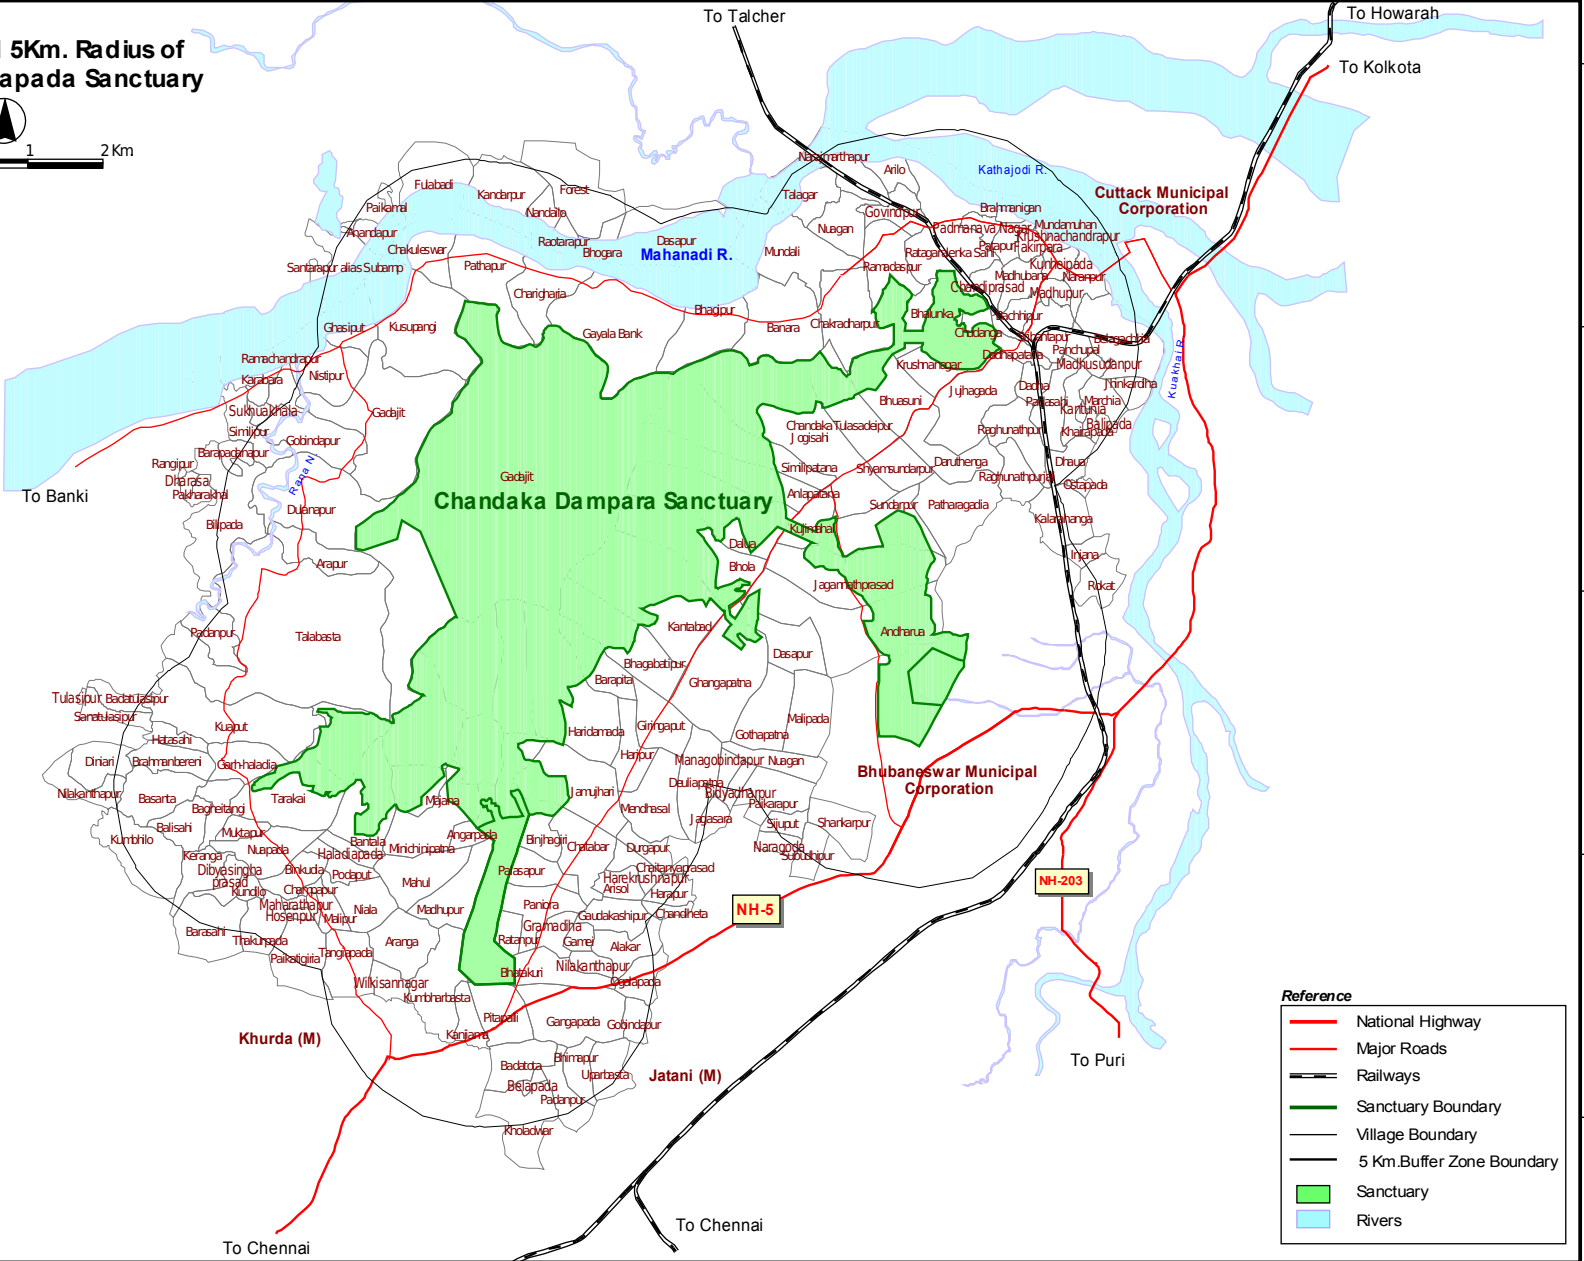

ge Around 5Km. Radius of Jaka-Damapada Sanctuary

Reference

- National Highway
- Major Roads
- Railways
- Sanctuary Boundary
- Village Boundary
- 5 Km. Buffer Zone Boundary
- Sanctuary
- Rivers

20°30'
20°25'
20°20'
20°15'
20°10'