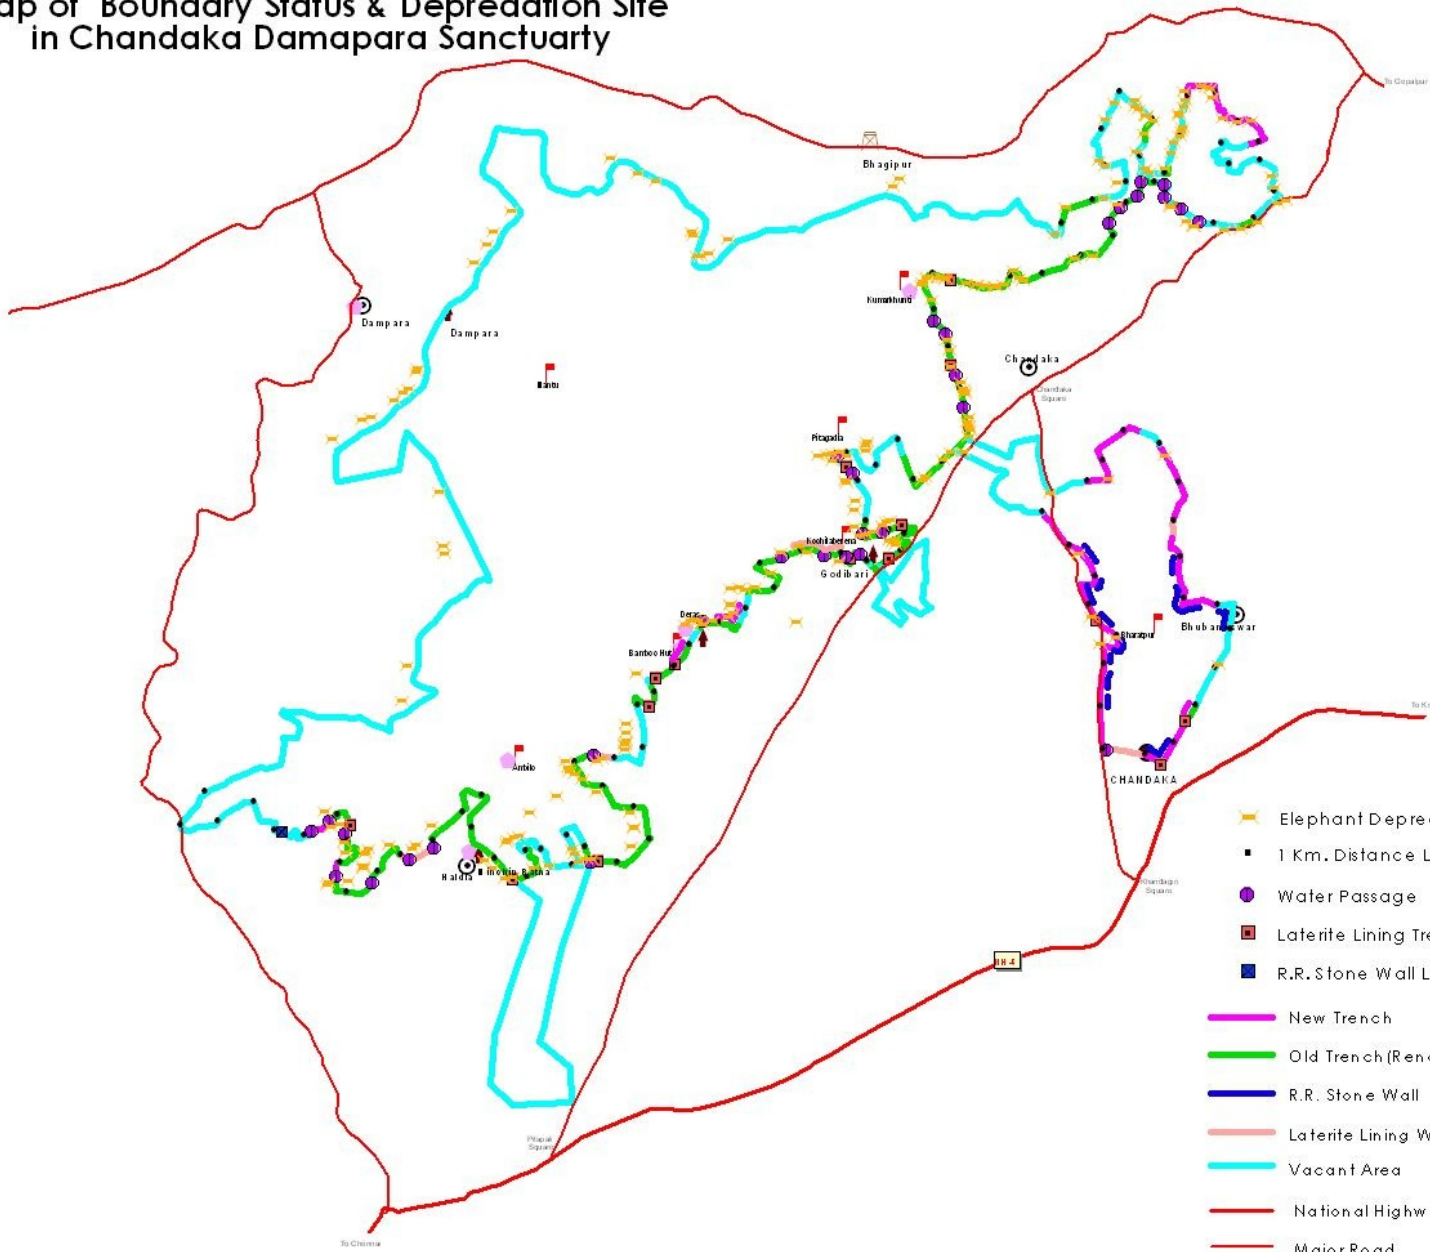

Map of Boundary Status & Depredation Site in Chandaka Damapara Sanctuary

N
Scale : 1:1,20,000

Reference:

- Elephant Depredation Site
- 1 Km. Distance Location
- Water Passage
- Laterite Lining Trench Less than 500M.
- R.R. Stone Wall Less than 500M.
- New Trench
- Old Trench (Renovation)
- R.R. Stone Wall
- Laterite Lining Wall
- Vacant Area
- National Highway
- Major Road
- Check Gate
- Entrance Gate
- Wildlife Division
- Range
- Watch Tower
- Rest House