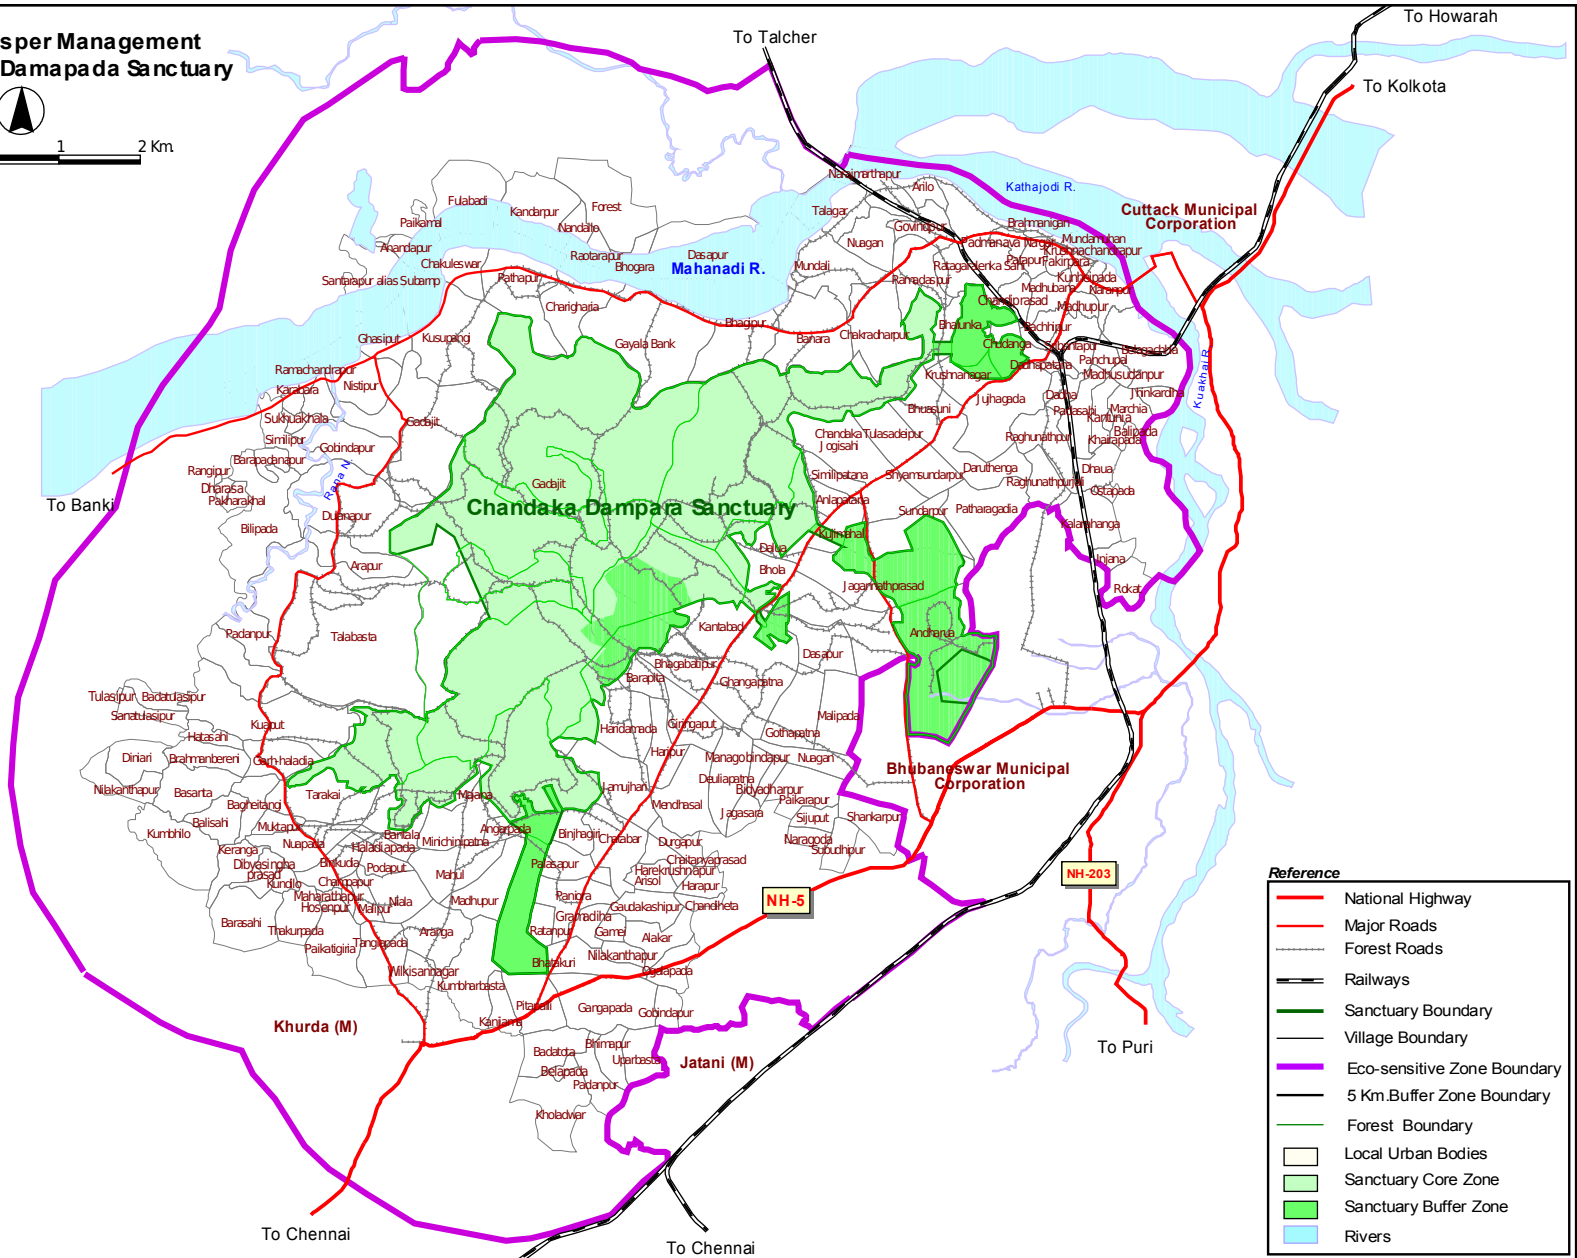

tion Map as per Management
Chandaka-Dampada Sanctuary

Reference

- National Highway
- Major Roads
- Forest Roads
- Railways
- Sanctuary Boundary
- Village Boundary
- Eco-sensitive Zone Boundary
- 5 Km Buffer Zone Boundary
- Forest Boundary
- Local Urban Bodies
- Sanctuary Core Zone
- Sanctuary Buffer Zone
- Rivers

20°30'
20°25'
20°20'
20°15'
20°10'