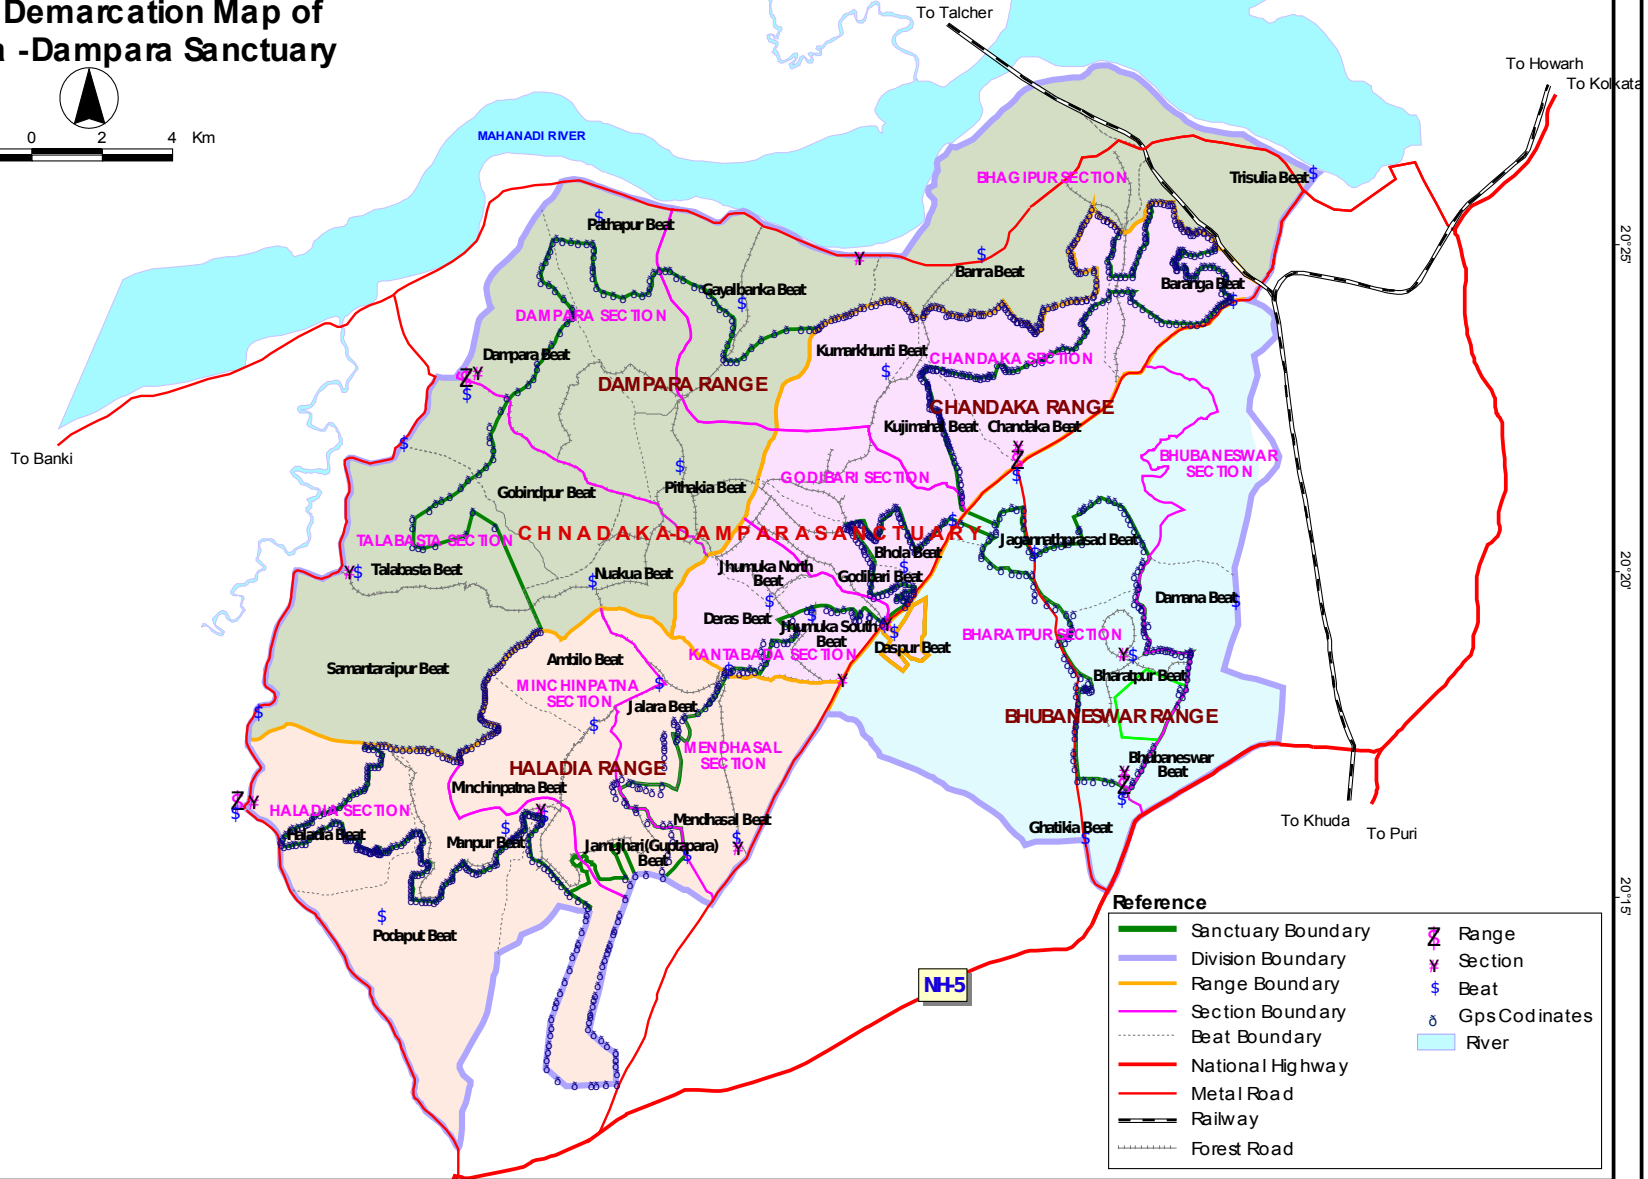

# Map & Demarcation Map of Chhanda-Dampara Sanctuary

20°25'  
20°20'  
20°15'

To Talcher  
To Howrah  
To Kolkata  
To Banki  
To Khuda  
To Puri

MAHANADI RIVER

Trisulia Beat

Baranga Beat

Barra Beat

Kumarkhunti Beat

Chandaka Beat

Kujiraha Beat

Chandaka Section

Godigari Section

Bhubaneswar Section

Jagamadiprasad Beat

Damana Beat

Bhubaneswar Range

Bharatpur Section

Bharatpur Beat

Bhubaneswar Beat

Ghatika Beat

Despur Beat

Godigari Beat

Bhida Beat

Jhumuka North Beat

Haladia Section

Haladia Beat

Manpur Beat

Minchingalna Beat

Minchingalna Section

Samaratapur Beat

Talabasta Section

Talabasta Beat