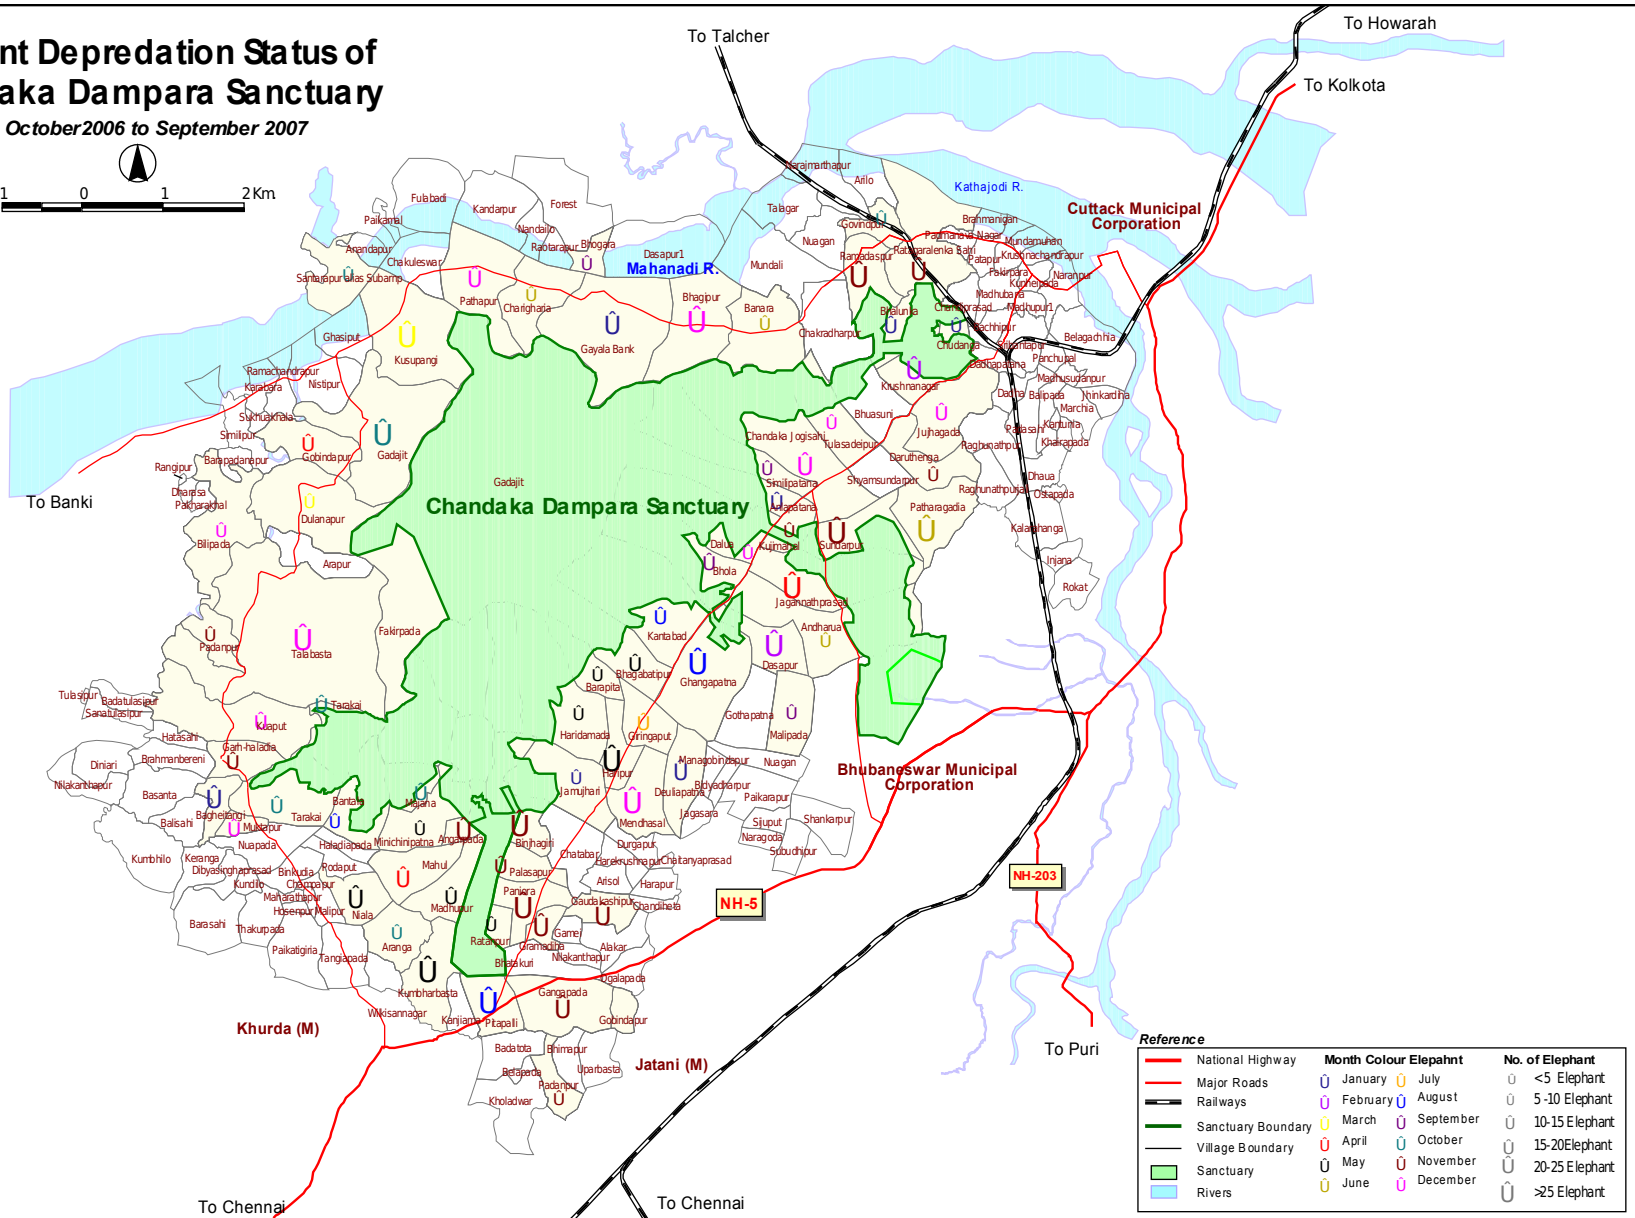

Elephant Depredation Status of Chandaka Dampara Sanctuary

October 2006 to September 2007

Reference		
	National Highway	
	Major Roads	
	Railways	
	Sanctuary Boundary	
	Village Boundary	
	Rivers	
	Month	Colour Elephant
	January	
	February	
	March	
	April	
	May	
	June	
	July	
	August	
	September	
	October	
	November	
	December	
	No. of Elephant	
	<5 Elephant	
	5-10 Elephant	
	10-15 Elephant	
	15-20 Elephant	
	20-25 Elephant	
	>25 Elephant	