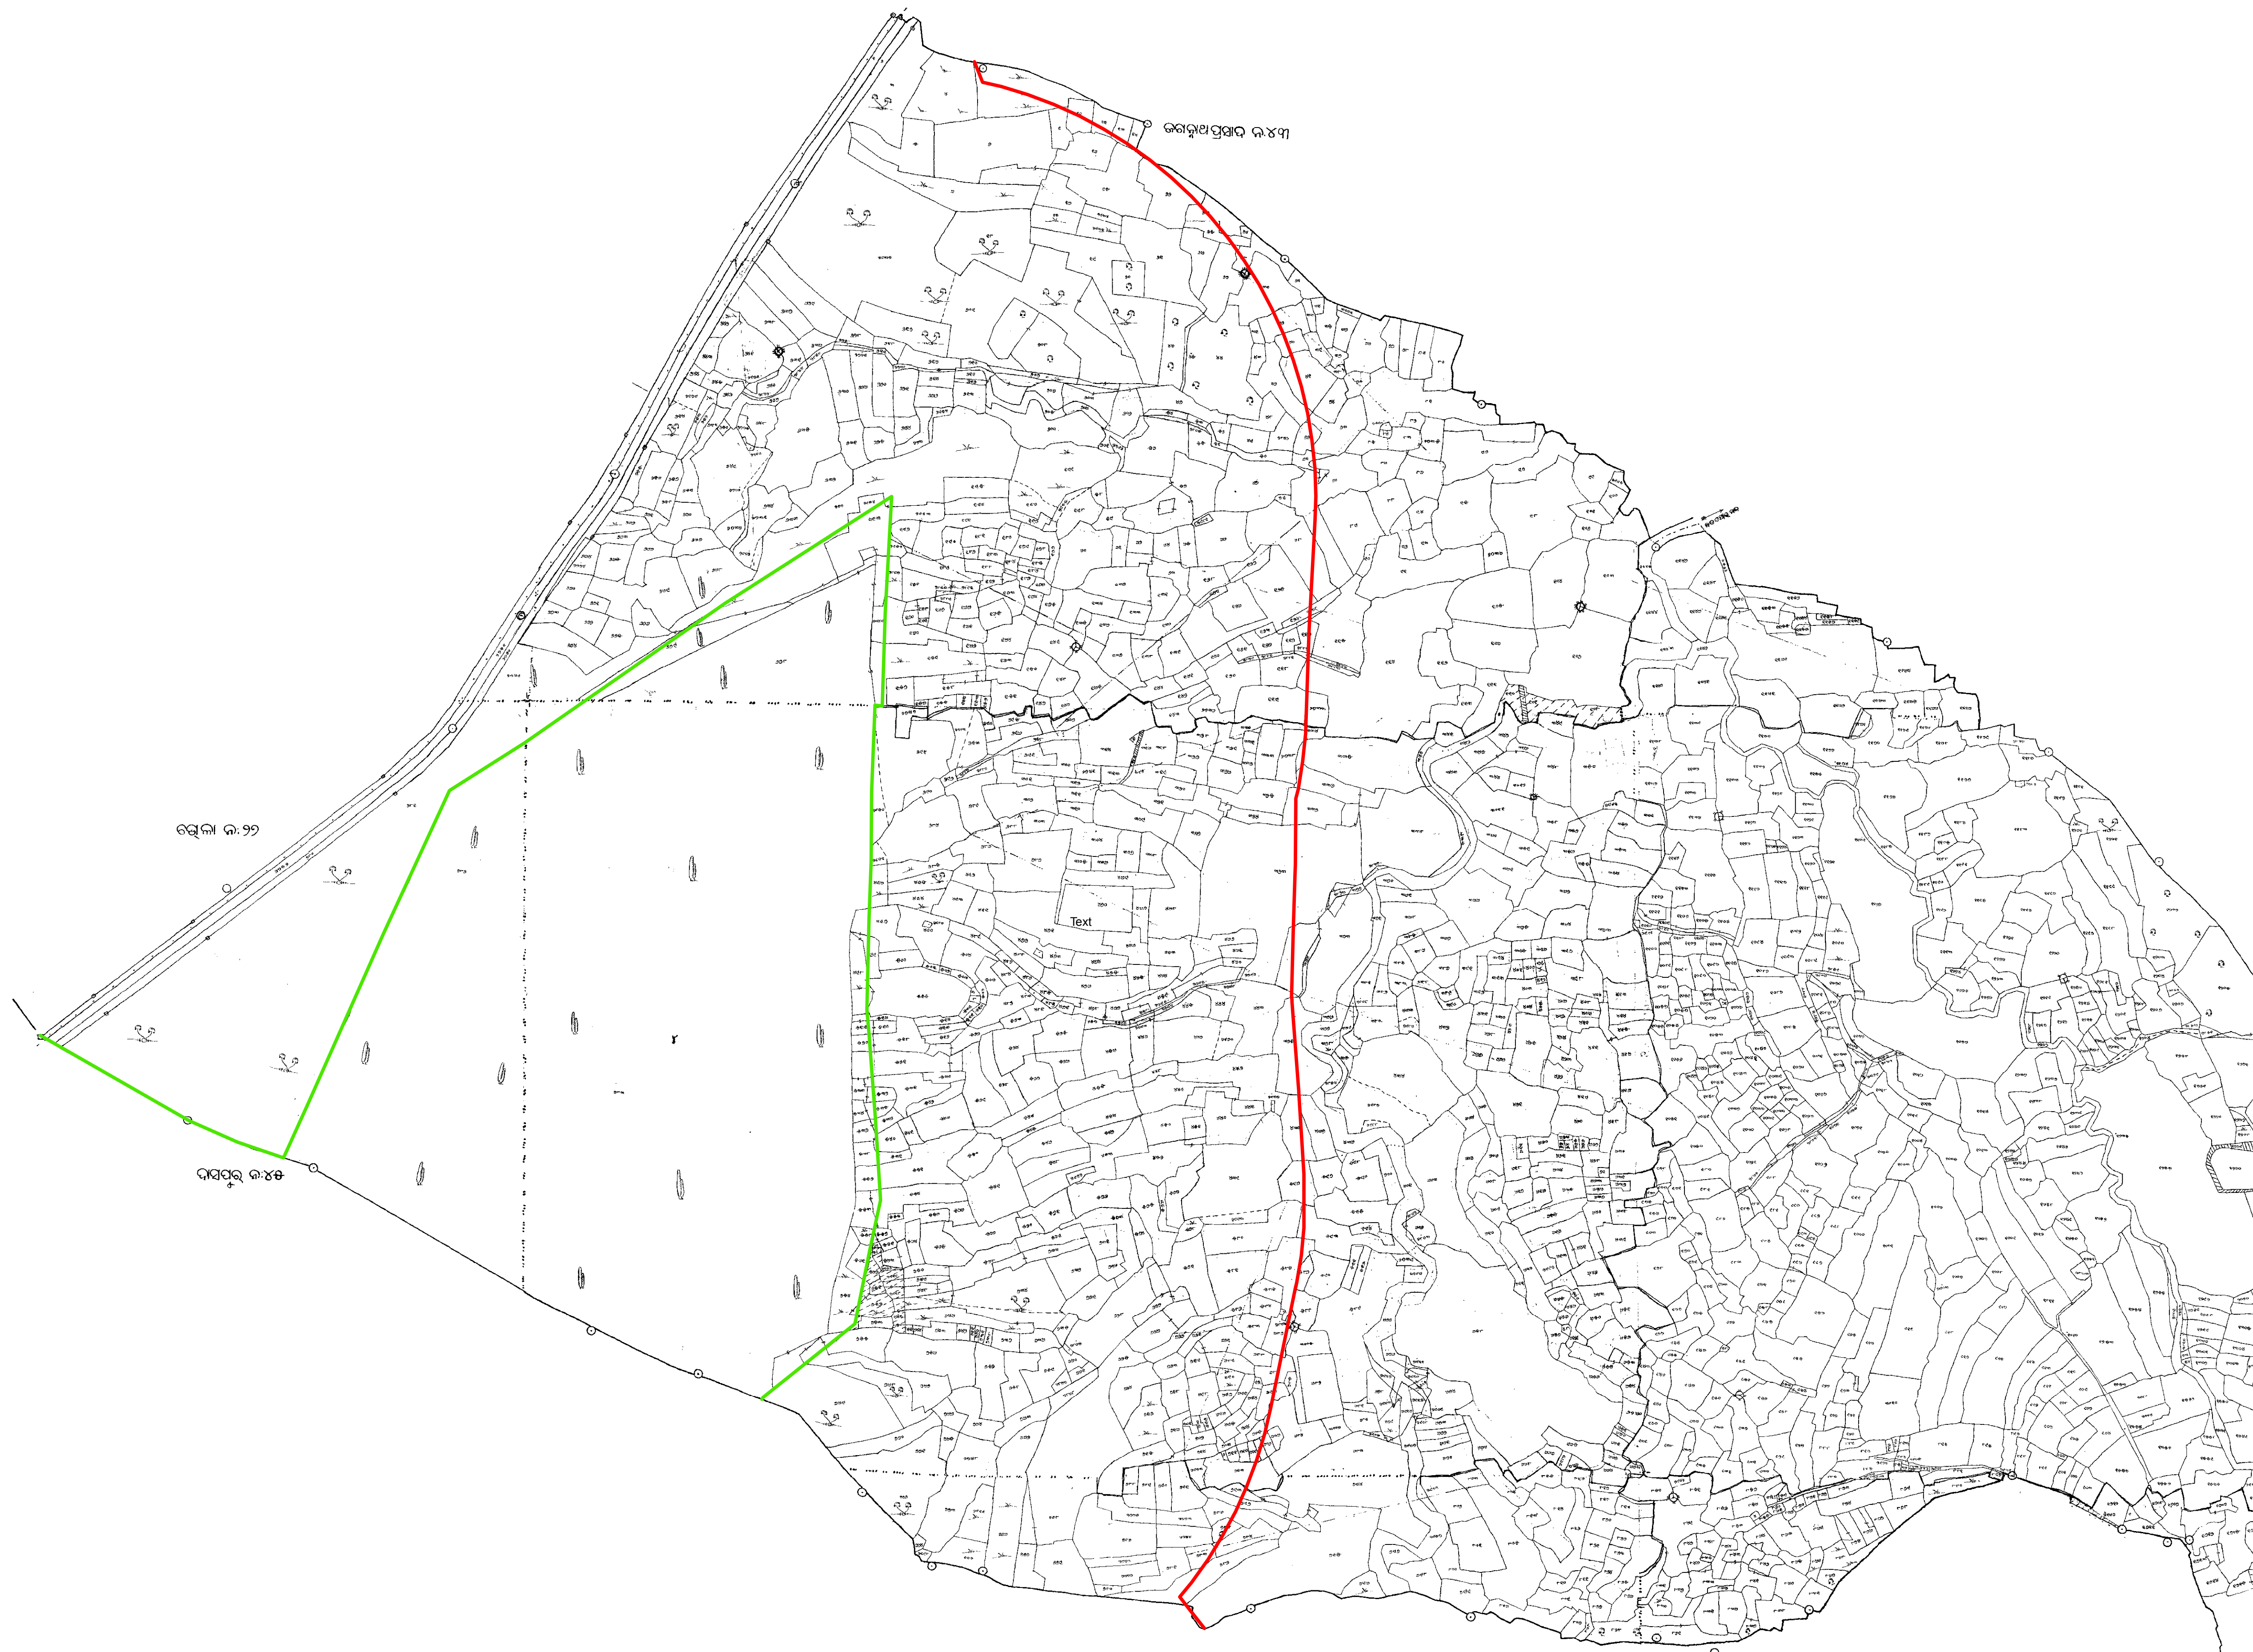

85°44'0"E

85°44'30"E

85°45'0"E

# Mouza : Andharua

P.S. : Chandaka, No.44

Tahasil : Bhubaneswar, Dist: Khordha

Scale: 16 inch = 1mile

20°20'30"N

20°20'30"N

20°20'0"N

20°20'0"N

20°19'30"N

20°19'30"N

## Legend

 Sanctuary Boundary

 ESZ Boundary

85°44'0"E

85°44'30"E

85°45'0"E

85°45'30"E