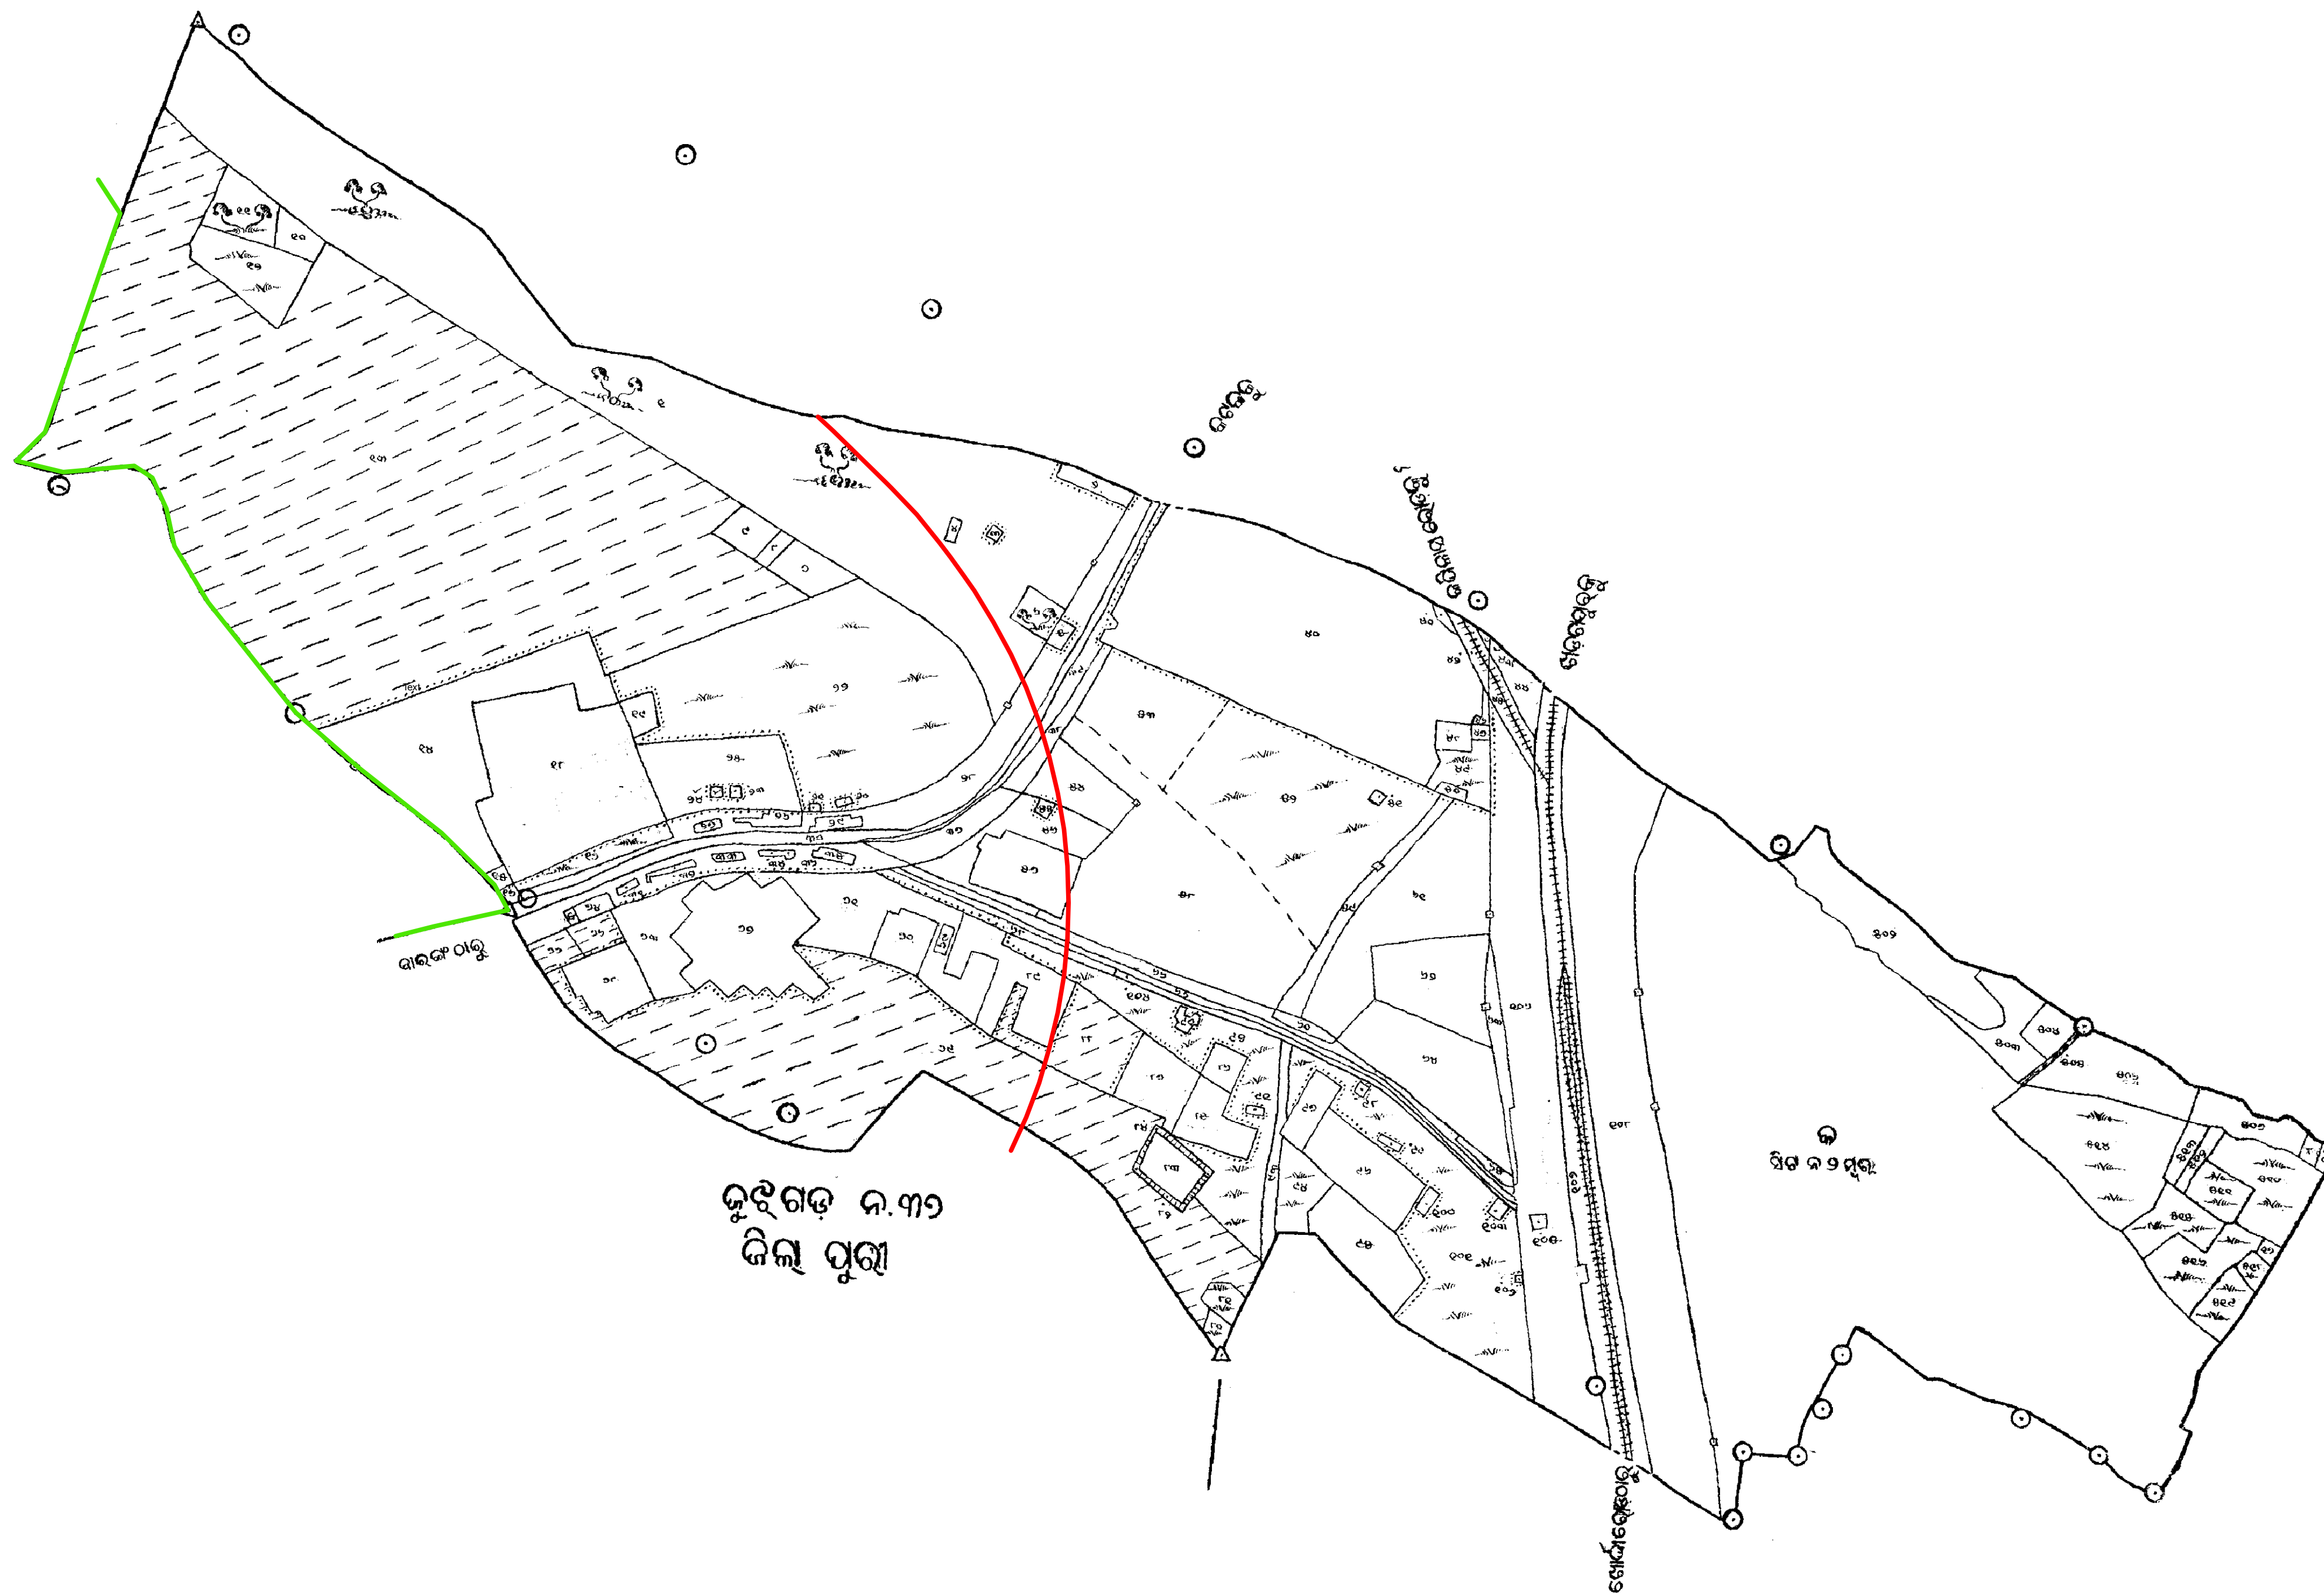

85°49'0"E

85°49'30"E

85°50'0"E

Mouza : Dadhapatana

P.S. : Cuttack Sadar, No.30

Tahasil : Cuttack Sadar, Dist:Cuttack

Scale: 16 inch = 1mile

20°25'0"N

20°25'0"N

20°24'30"N

20°24'30"N

Legend

Sanctuary Boundary

ESZ Boundary

85°49'0"E

85°49'30"E

85°50'0"E