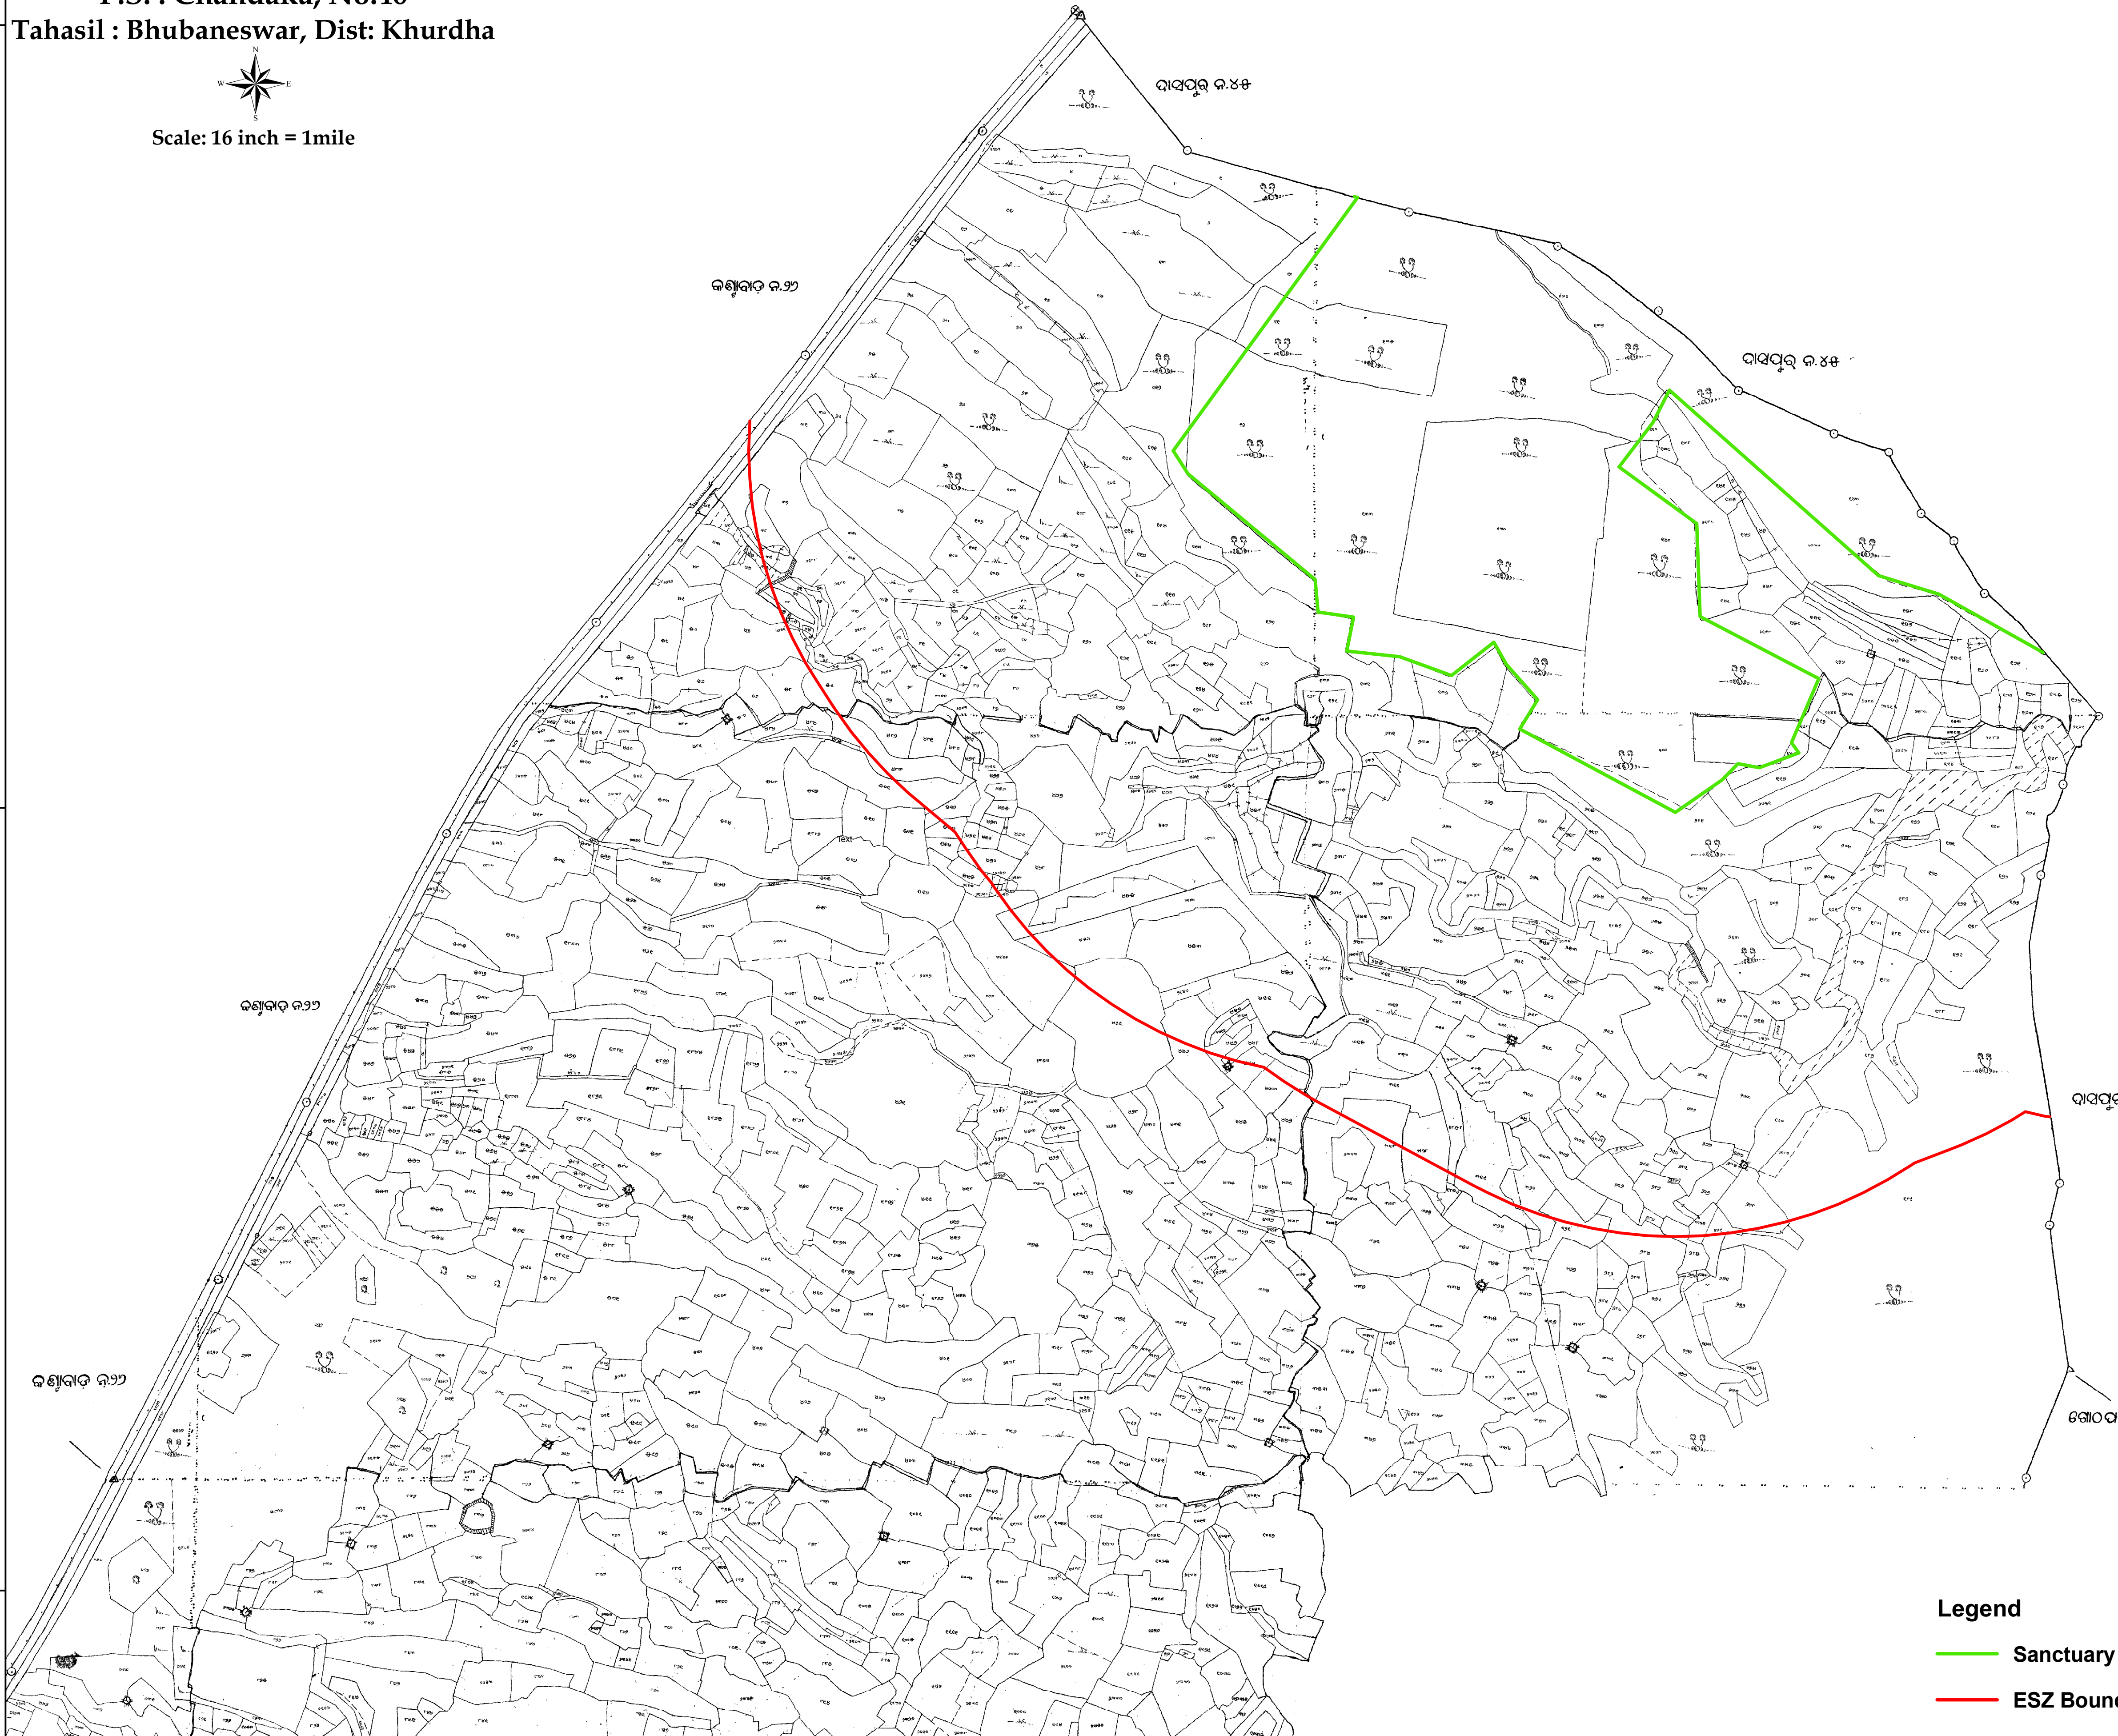

85°43'30"E

85°44'0"E

85°44'30"E

Mouza : Ghangapatana

P.S. : Chandaka, No.46

Tahasil : Bhubaneswar, Dist: Khurdha

Scale: 16 inch = 1mile

20°19'30"N

20°19'30"N

20°19'0"N

20°19'0"N

20°18'30"N

20°18'30"N

85°43'30"E

85°44'0"E

85°44'30"E

Legend

-  Sanctuary Boundary
-  ESZ Boundary