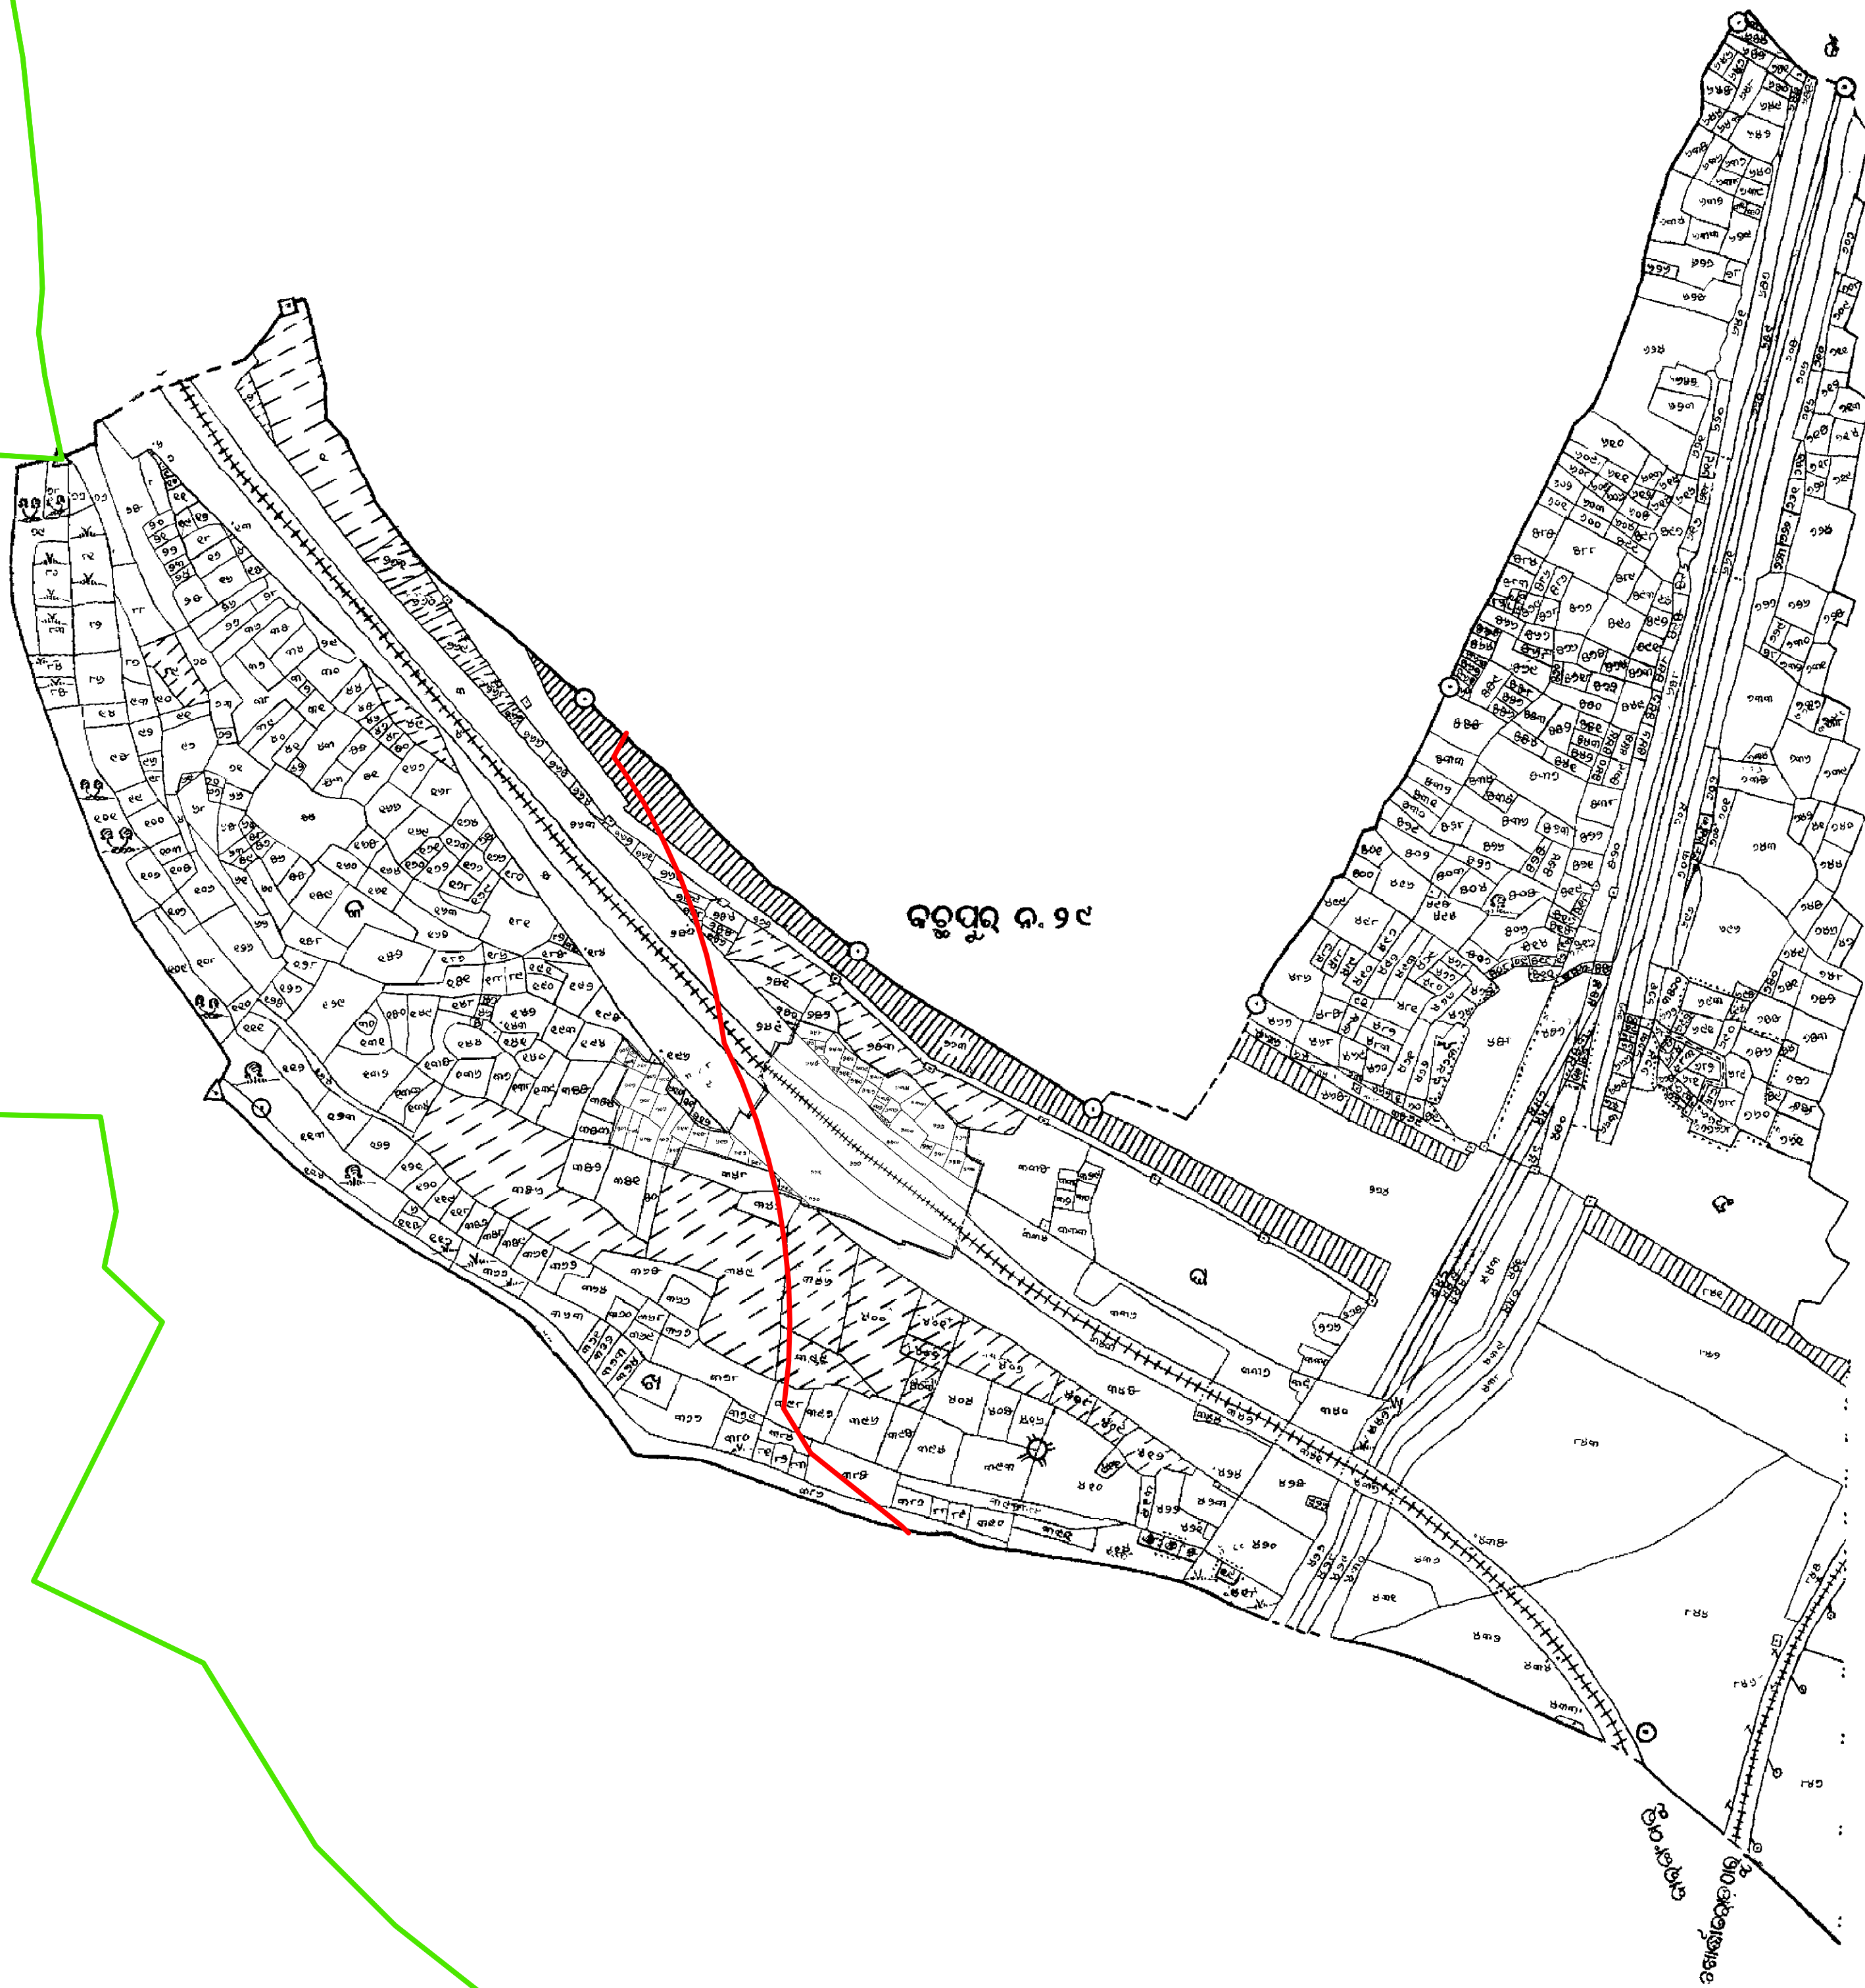

85°49'0"E

85°49'30"E

85°50'0"E

Mouza : Sribantapur
P.S. : Cuttack Sadar, No.31
Tahasil : Cuttack Sadar, Dist: Cuttack

Scale: 16 inch = 1mile

20°25'30"N

20°25'30"N

20°25'0"N

20°25'0"N

20°24'30"N

20°24'30"N

Legend

-  Sanctuary Boundary
-  ESZ Boundary

85°49'0"E

85°49'30"E

85°50'0"E