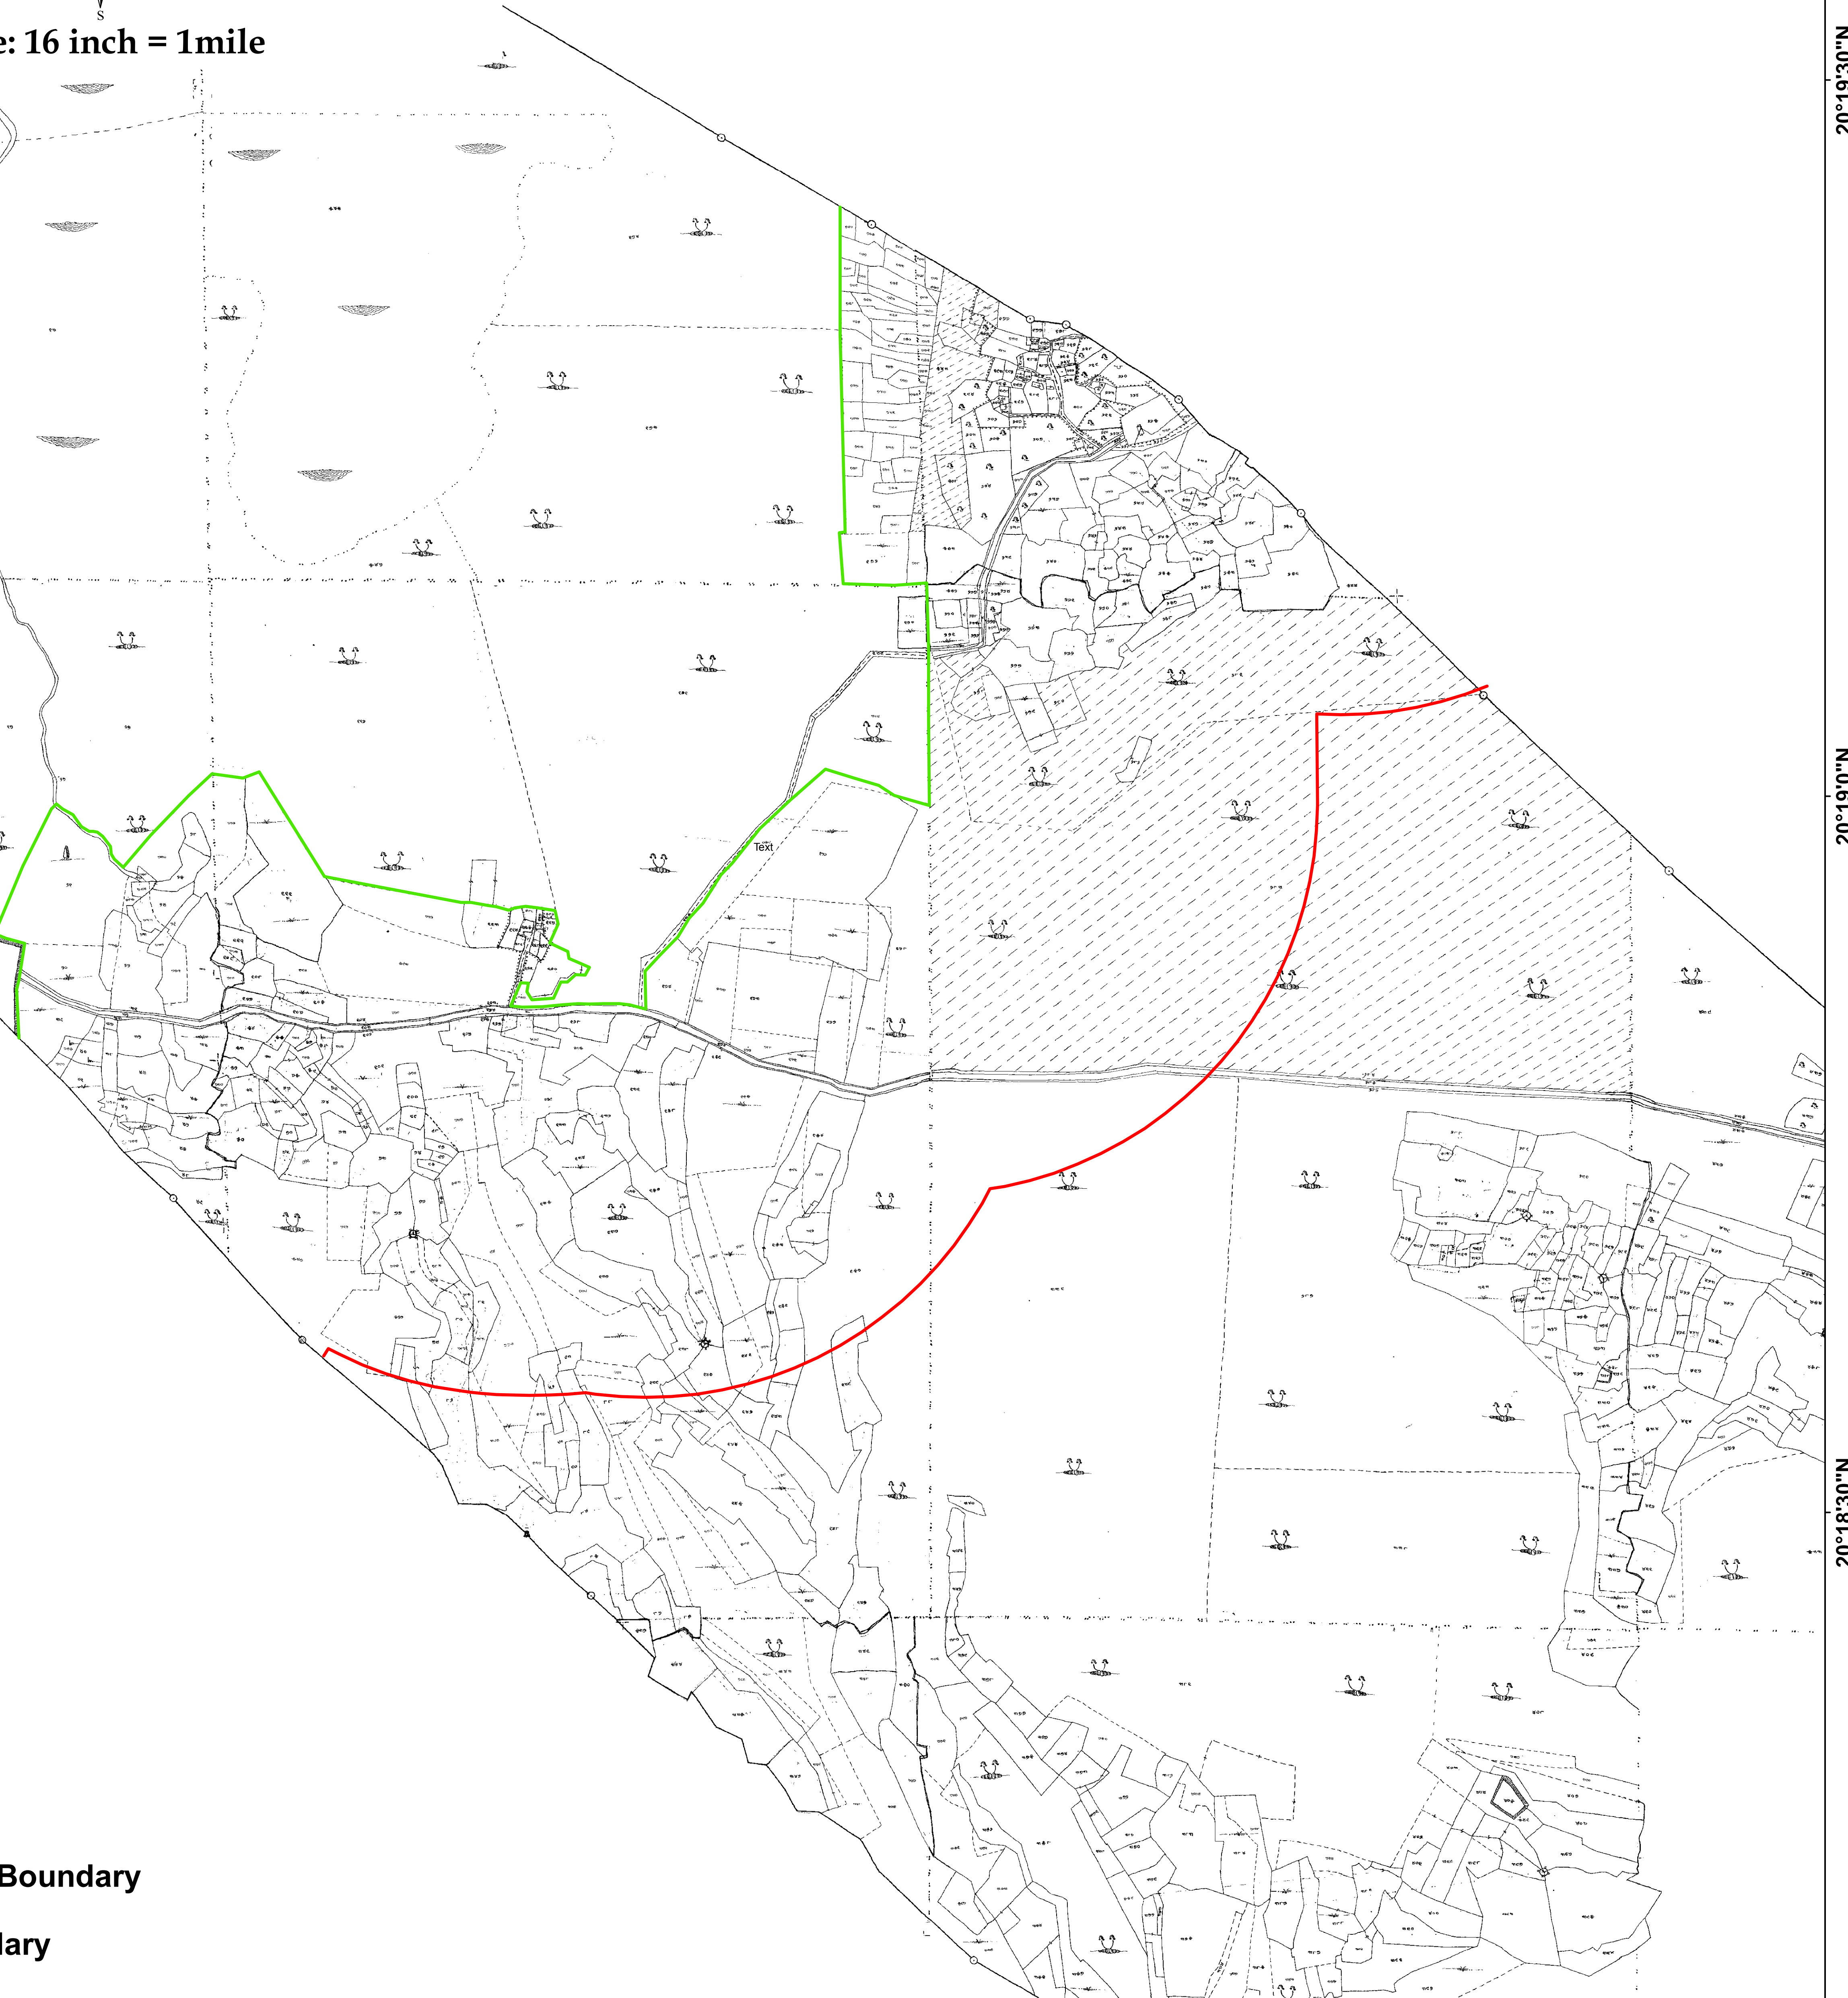

85°41'30"E

85°42'0"E

85°42'30"E

Mouza : Bhagabatipur

P.S. : Chandaka, No.25

Tahasil : Bhubaneswar, Dist: Khordha

Scale: 16 inch = 1mile

20°19'30"N

20°19'30"N

20°19'0"N

20°19'0"N

20°18'30"N

20°18'30"N

Legend

- Sanctuary Boundary
- ESZ Boundary

85°41'30"E

85°42'0"E

85°42'30"E