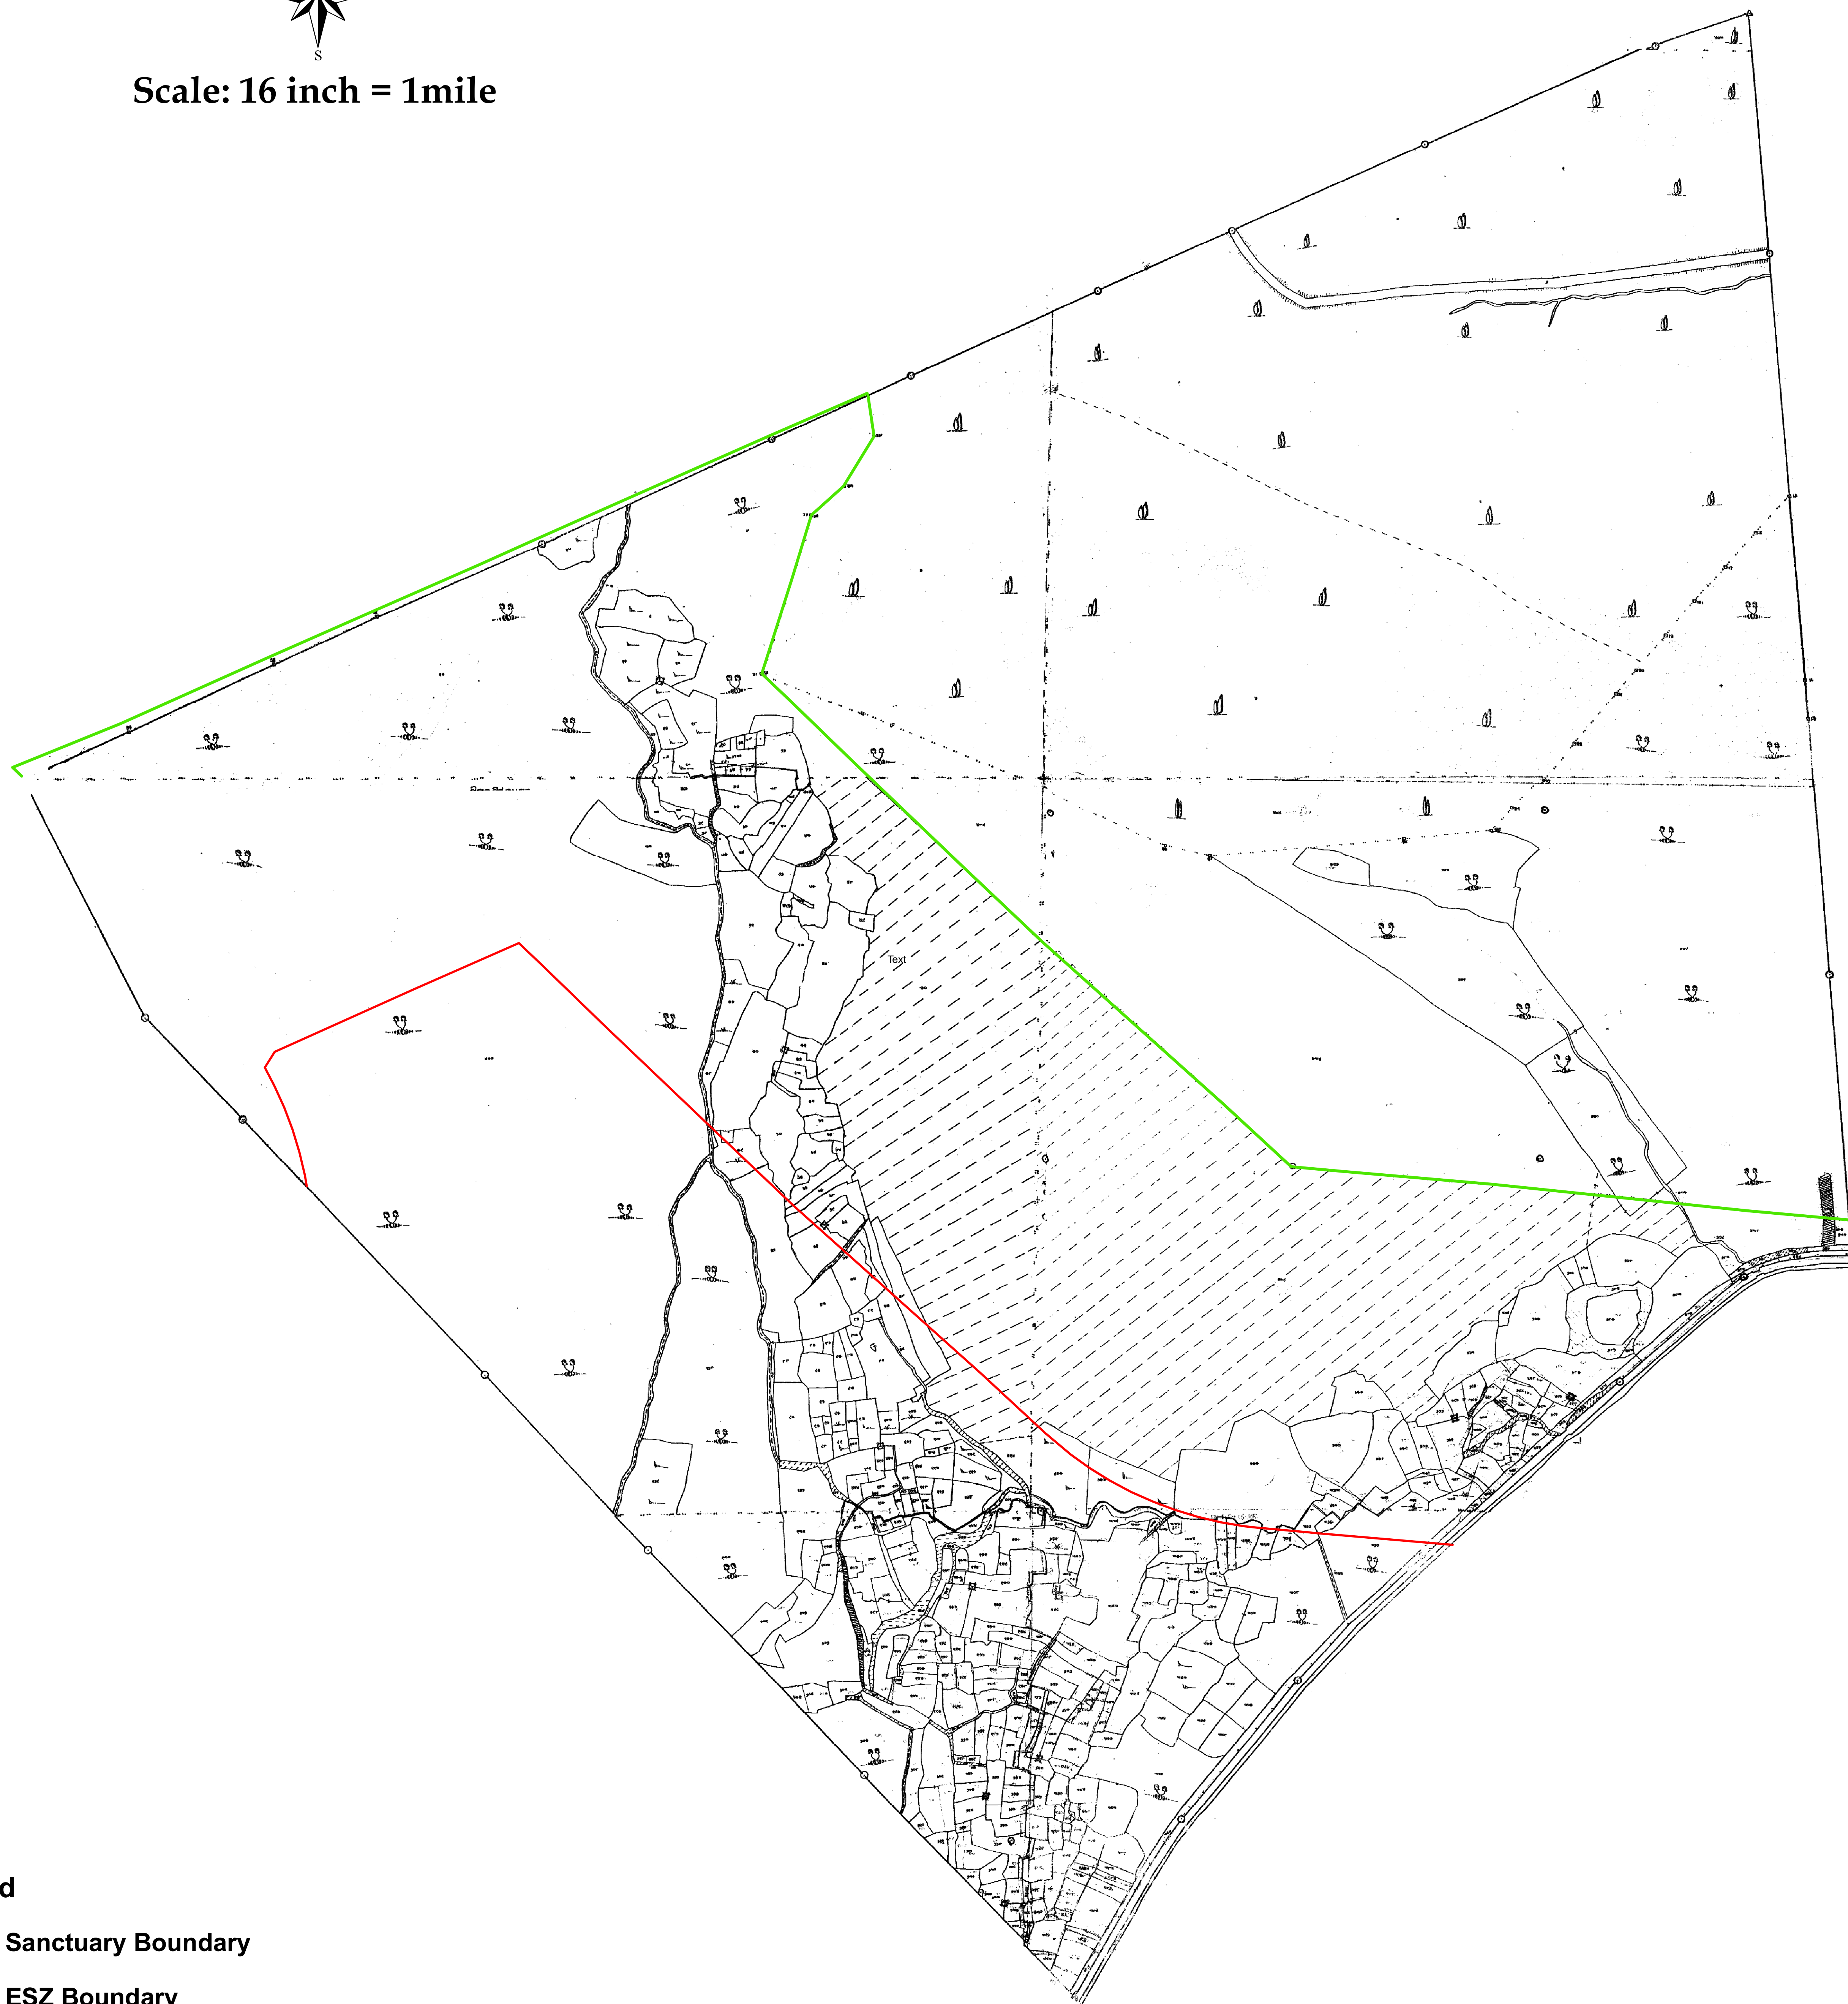

85°47'0"E

85°47'30"E

85°48'0"E

85°48'30"E

### Tahasil : Bhubaneswar, Dist: Khordha

Scale: 16 inch = 1mile

20°25'0"N

20°25'0"N

20°24'30"N

20°24'30"N

20°24'0"N

20°24'0"N

#### Legend

 Sanctuary Boundary

 ESZ Boundary

85°47'0"E

85°47'30"E

85°48'0"E

85°48'30"E