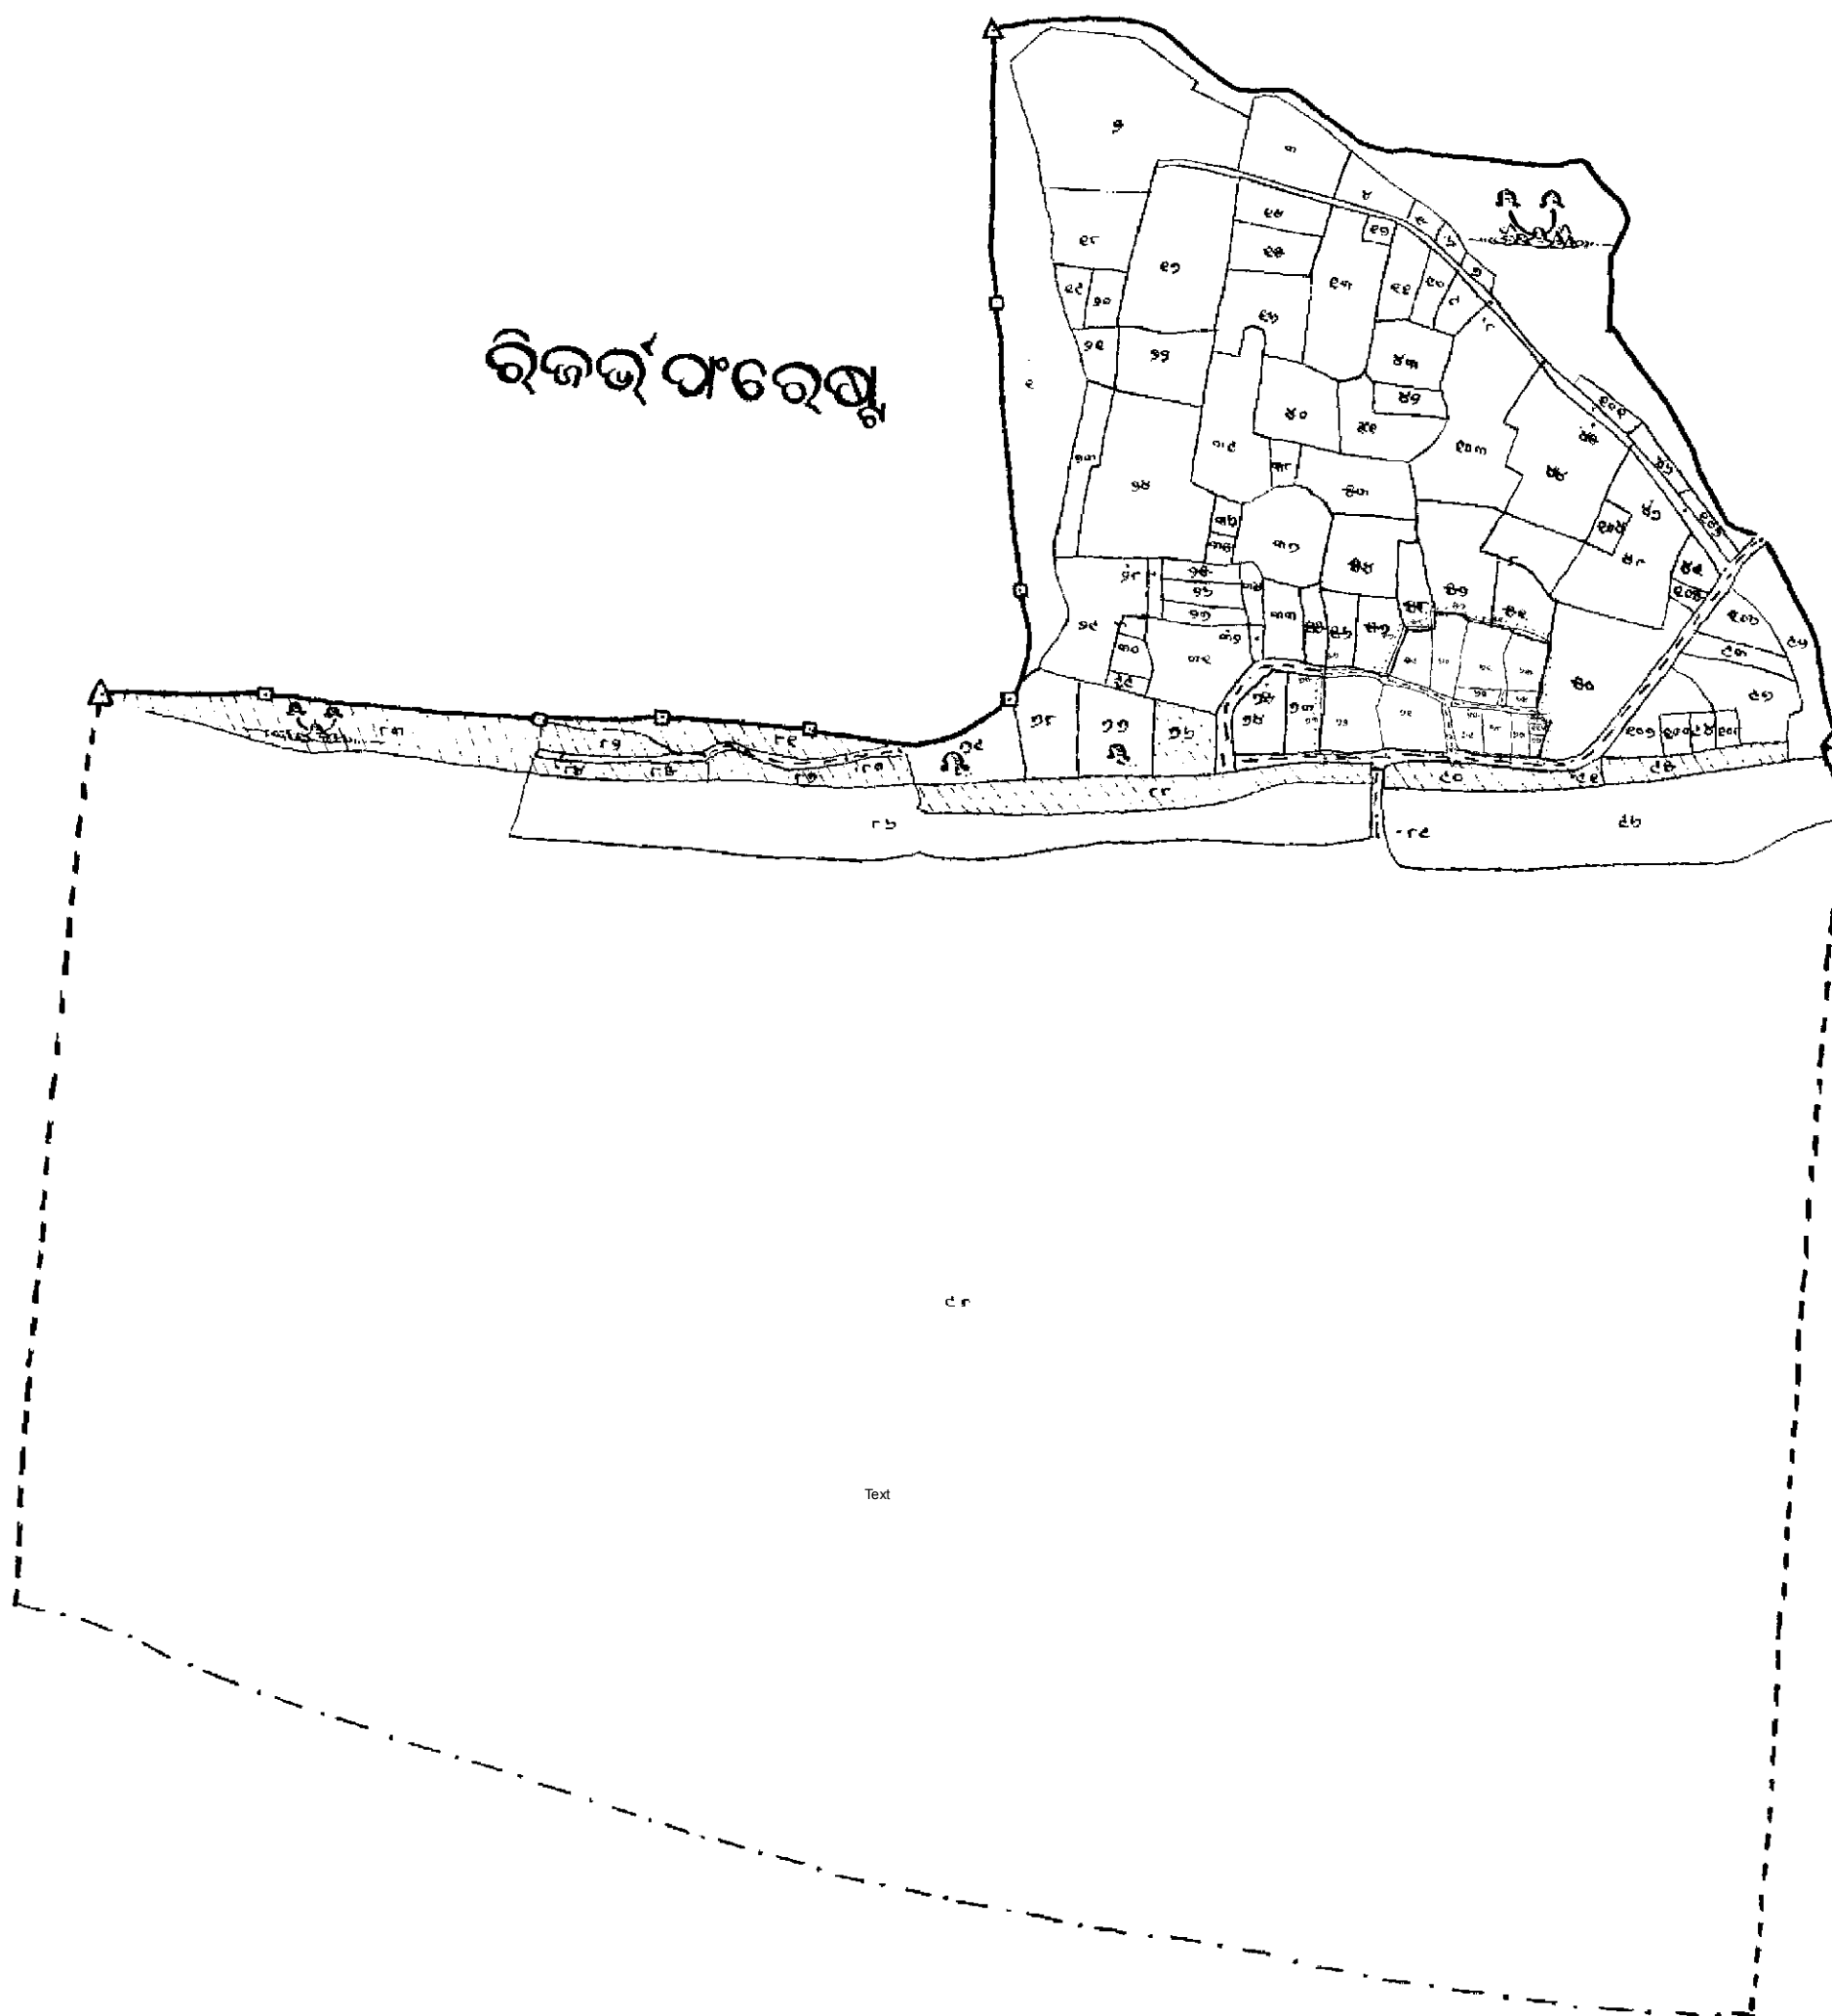

85°41'0"E

85°41'30"E

Mouza : Bhogara

P.S. : Athagarh, No.95

Tahasil : Athagarh, Dist: Cuttack

Scale: 16 inch = 1mile

20°27'0"N

20°27'0"N

ବିଜୟଦାରେଷୁ

20°26'30"N

20°26'30"N

85°41'30"E

Legend

 Sanctuary Boundary

 ESZ Boundary