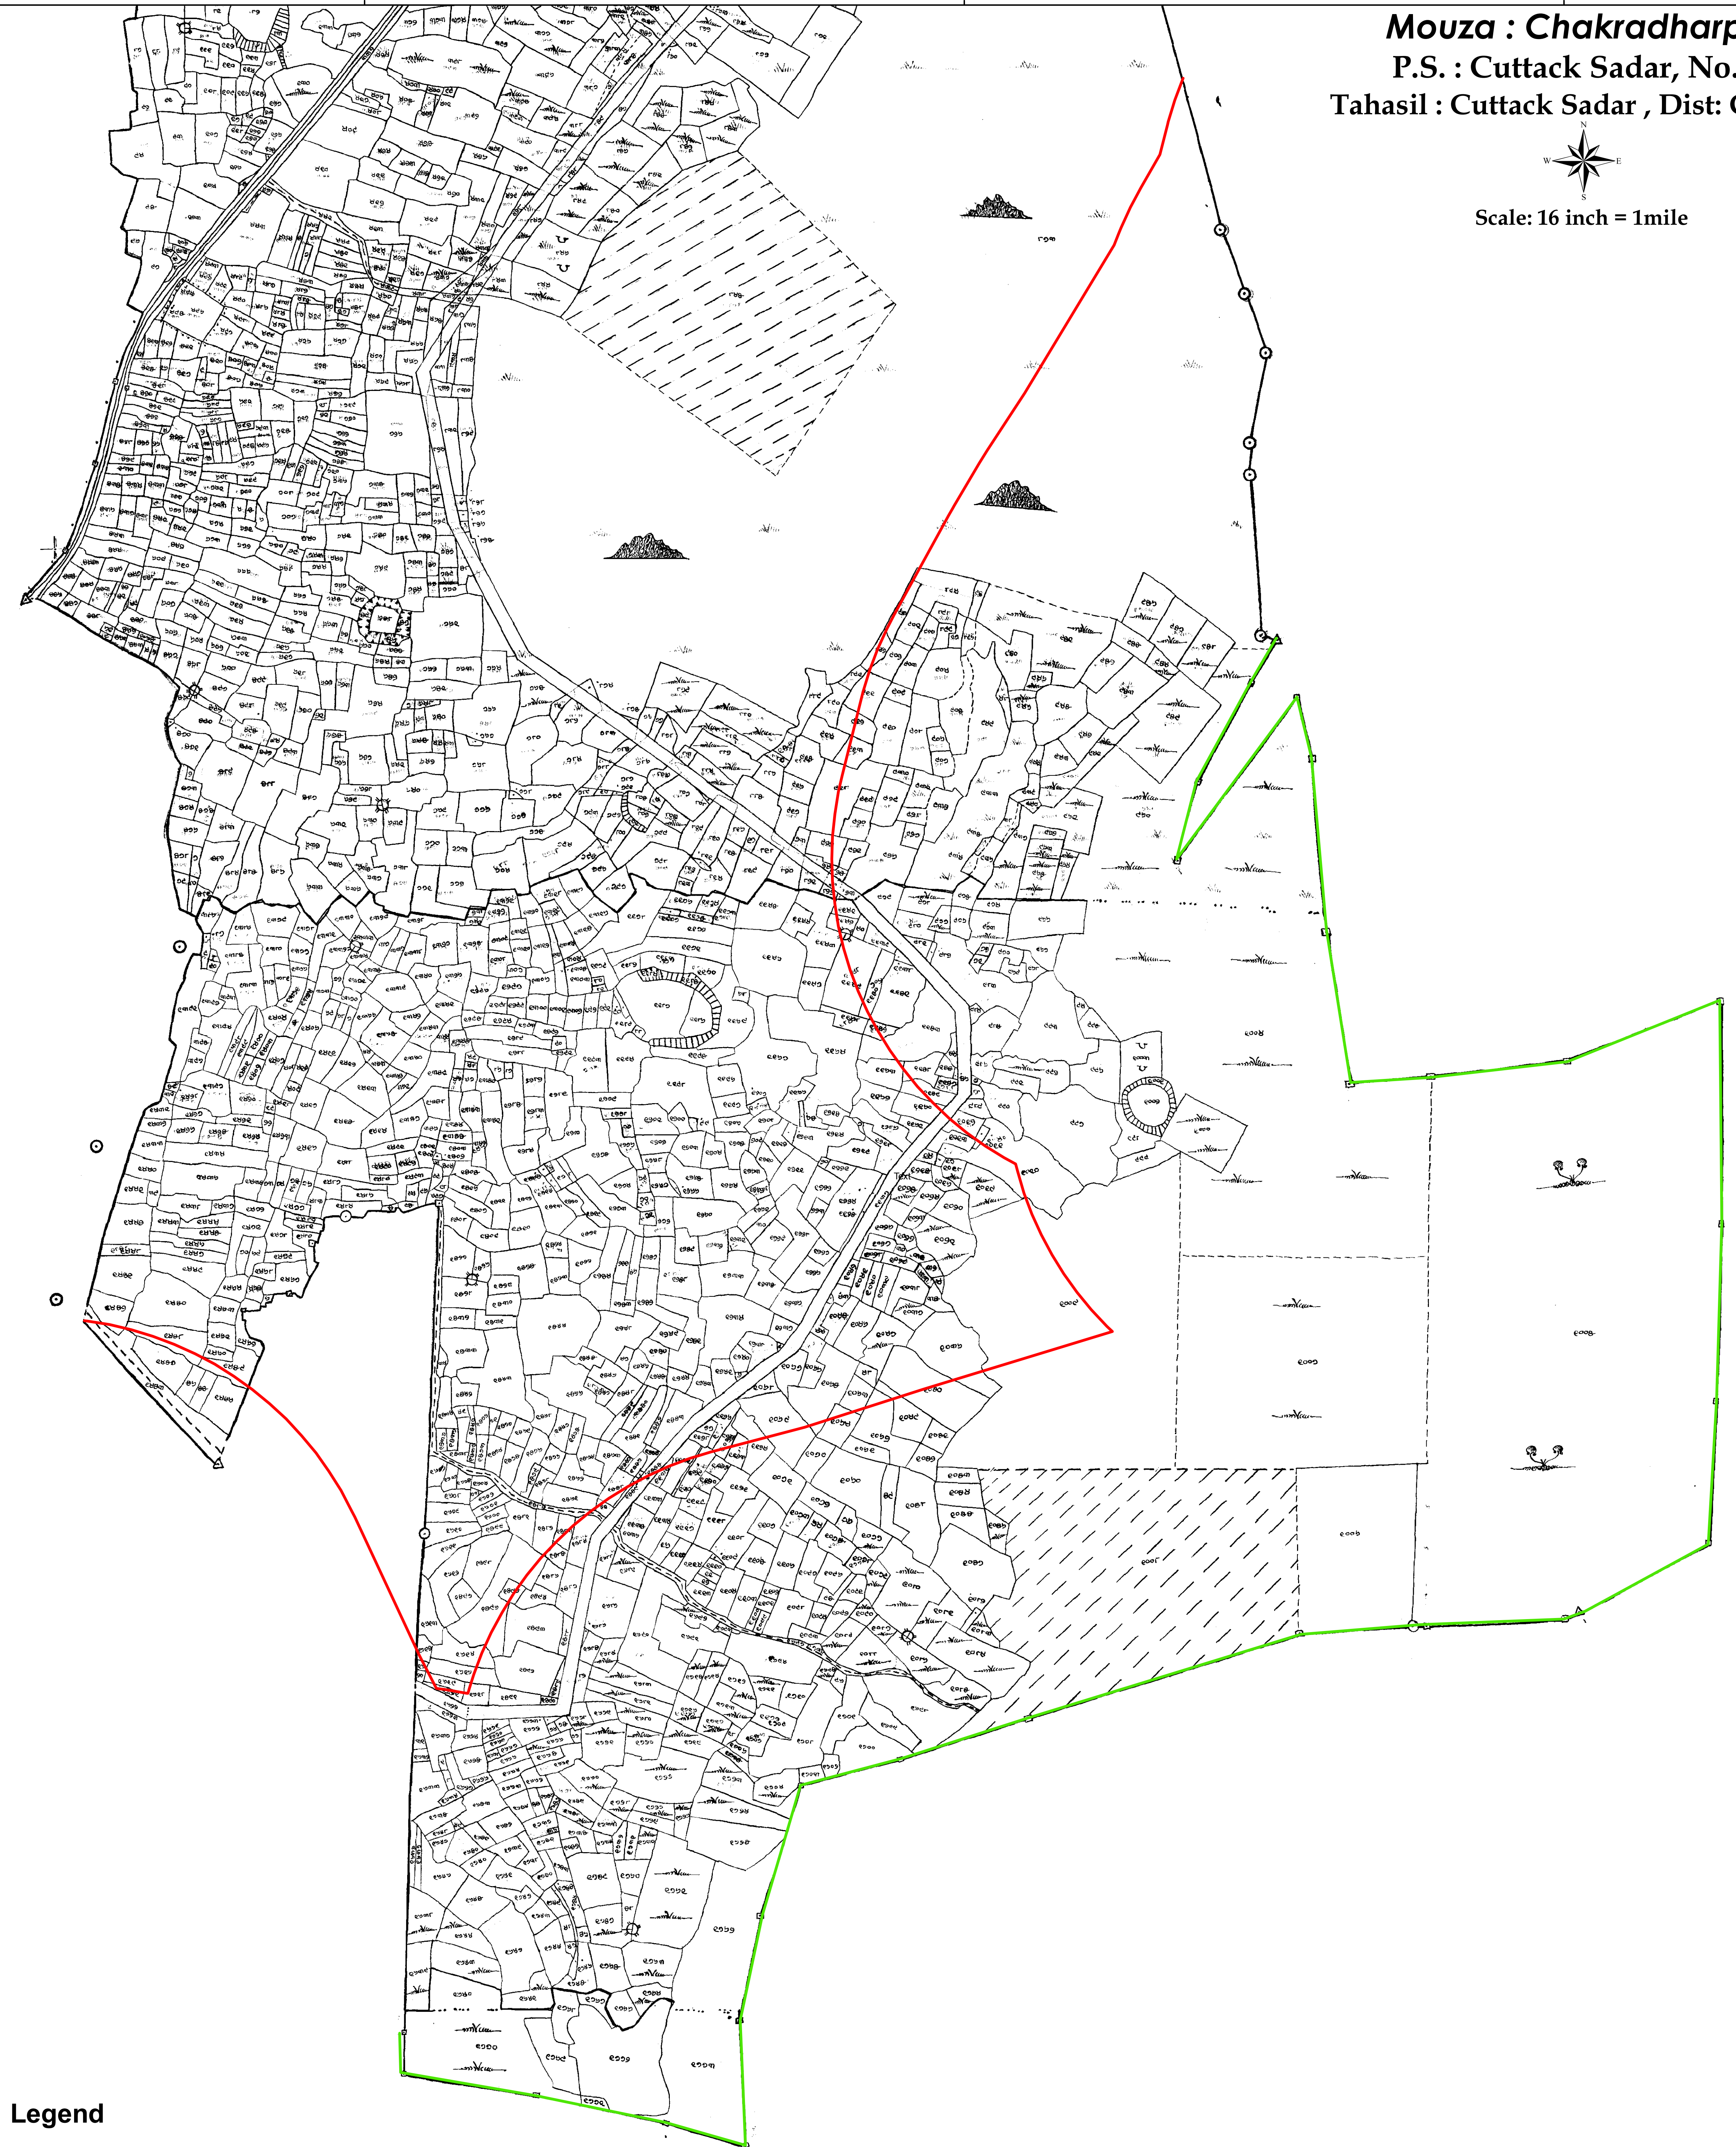

85°46'0"E

85°46'30"E

85°47'0"E

**Mouza : Chakradharpur**  
**P.S. : Cuttack Sadar, No.13**  
**Tahasil : Cuttack Sadar , Dist: Cuttack**

Scale: 16 inch = 1mile

20°25'30"N

20°25'30"N

20°25'0"N

20°25'0"N

20°24'30"N

20°24'30"N

**Legend**

 Sanctuary Boundary

 ESZ Boundary

85°46'0"E

85°46'30"E

85°47'0"E