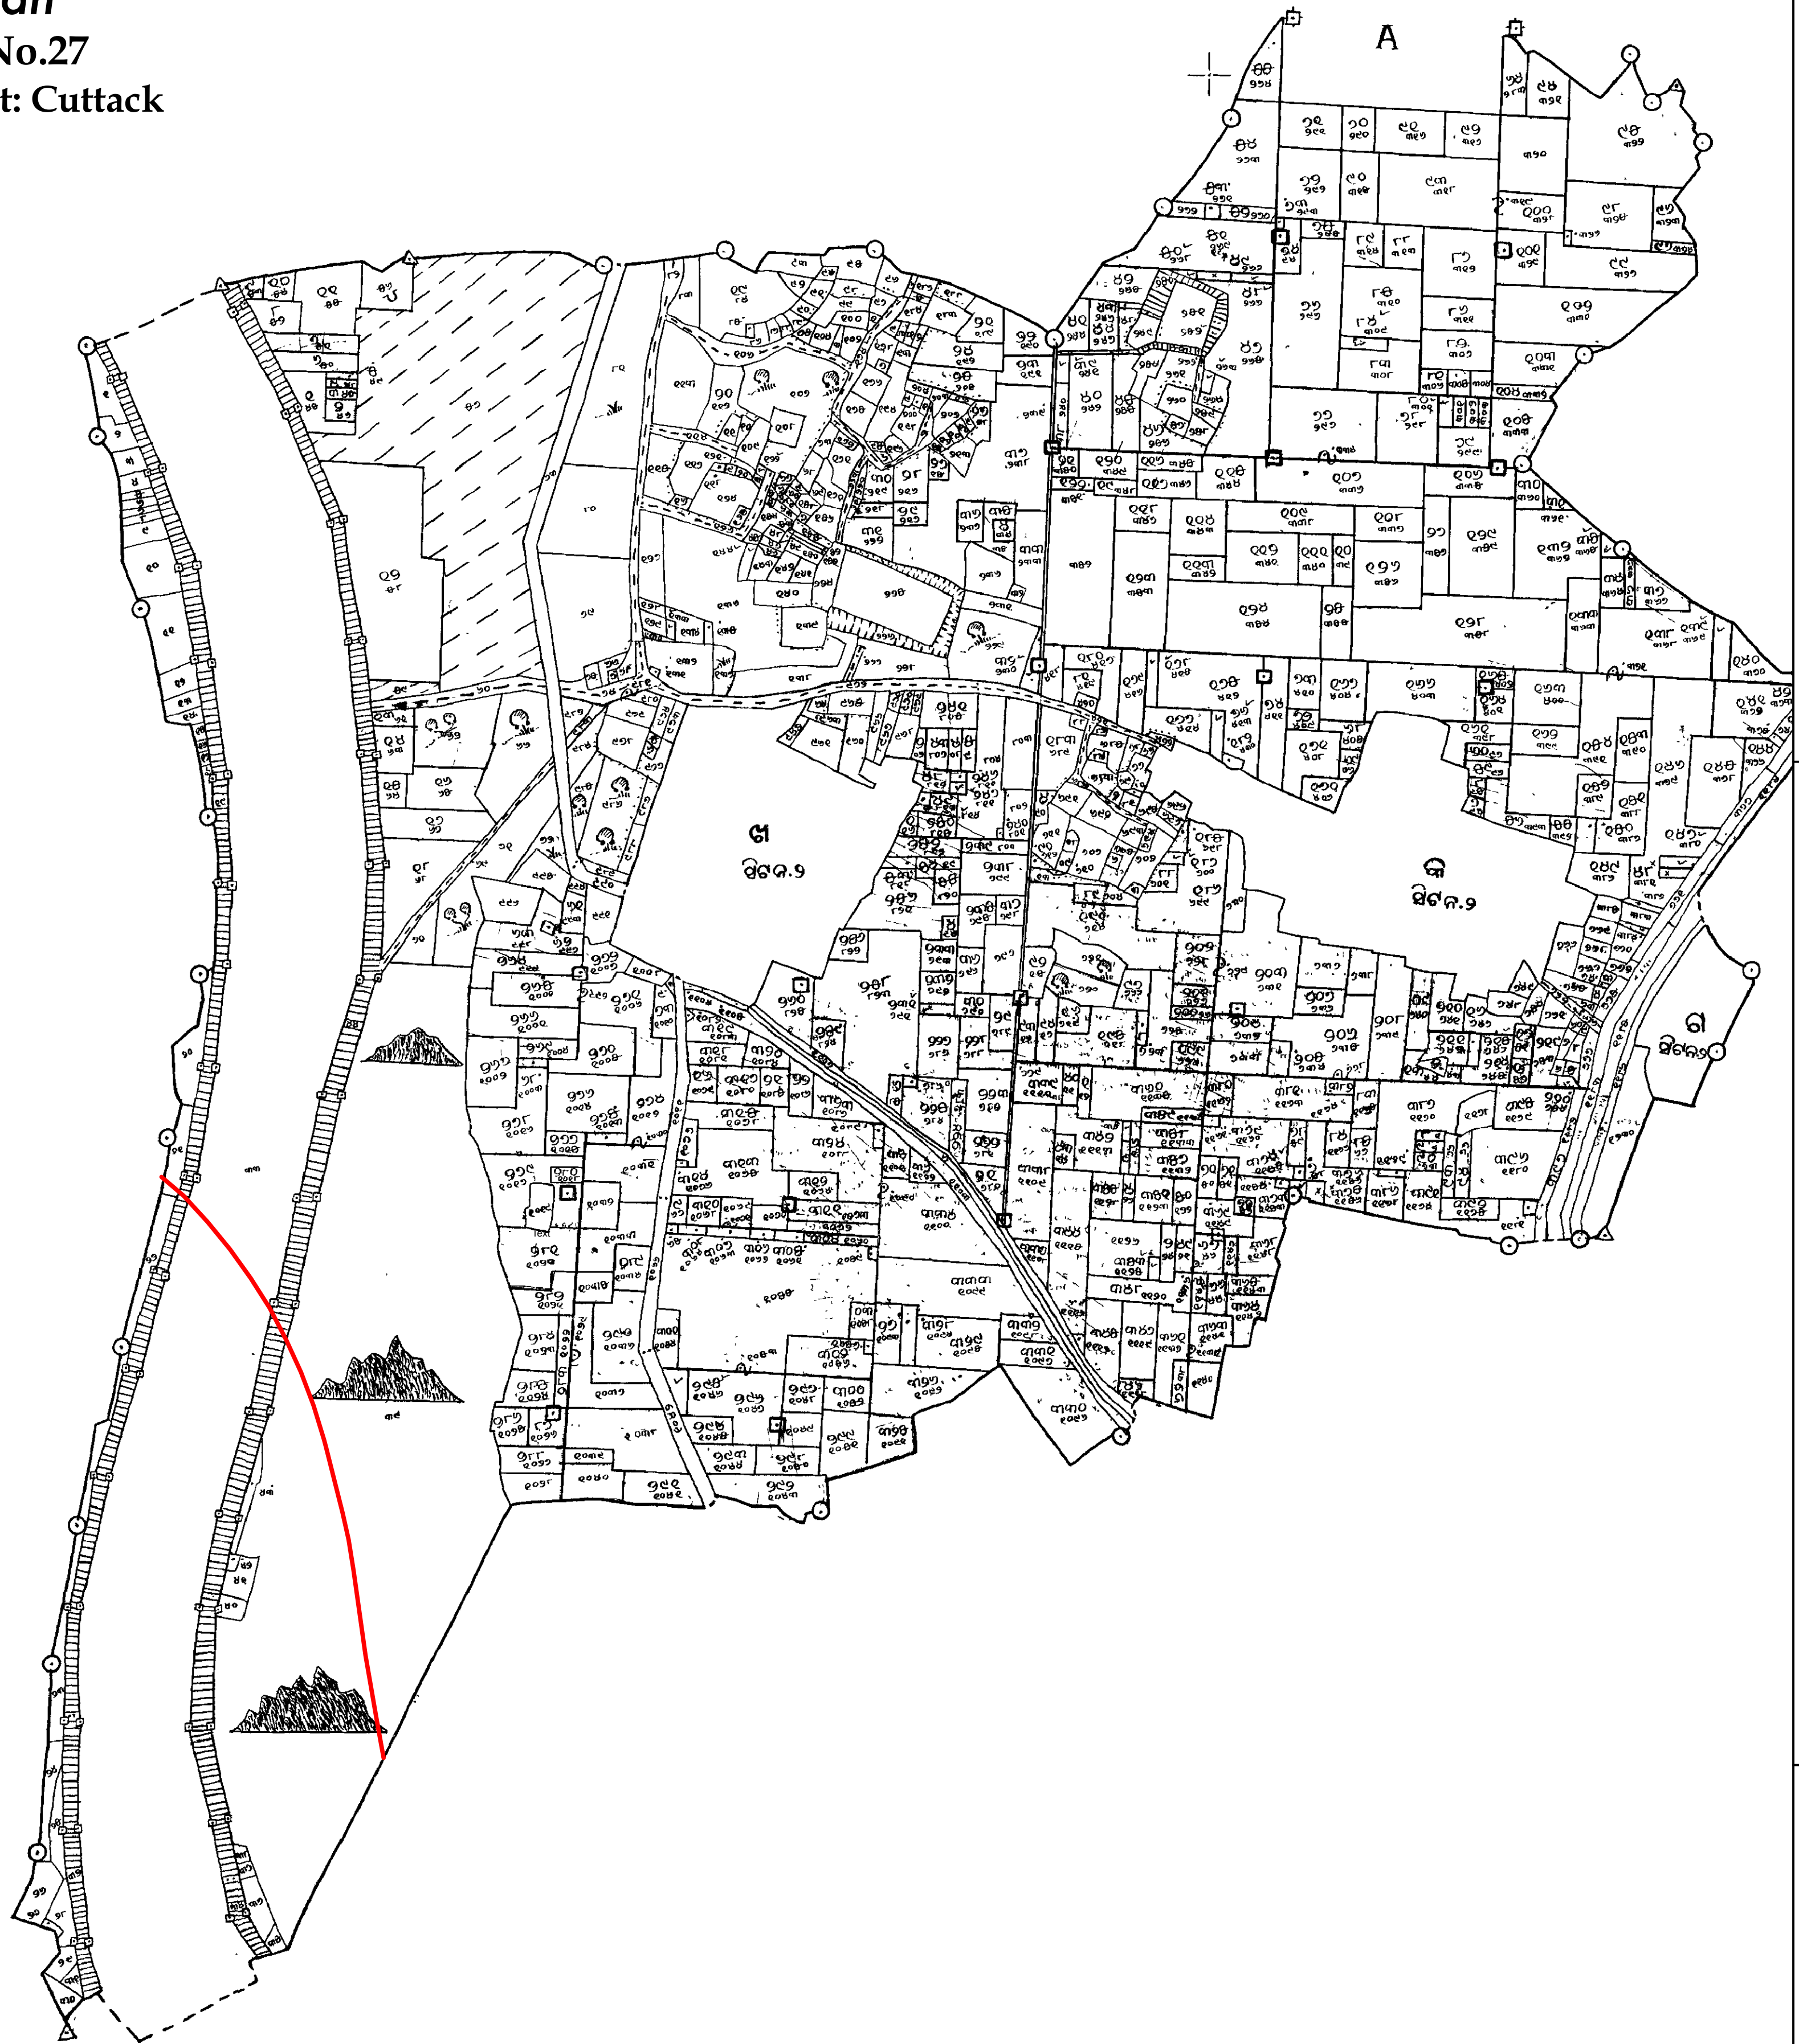

85°49'0"E

85°49'30"E

85°50'0"E

Mouza : Madhuban  
P.S. :Cuttack Sadar, No.27  
Tahasil : Cuttack Sadar Dist: Cuttack

Scale: 16 inch = 1mile

20°26'10"N

20°26'10"N

20°25'30"N

20°25'30"N

**Legend**

 Sanctuary Boundary

 ESZ Boundary

85°49'0"E

85°49'30"E

85°50'0"E