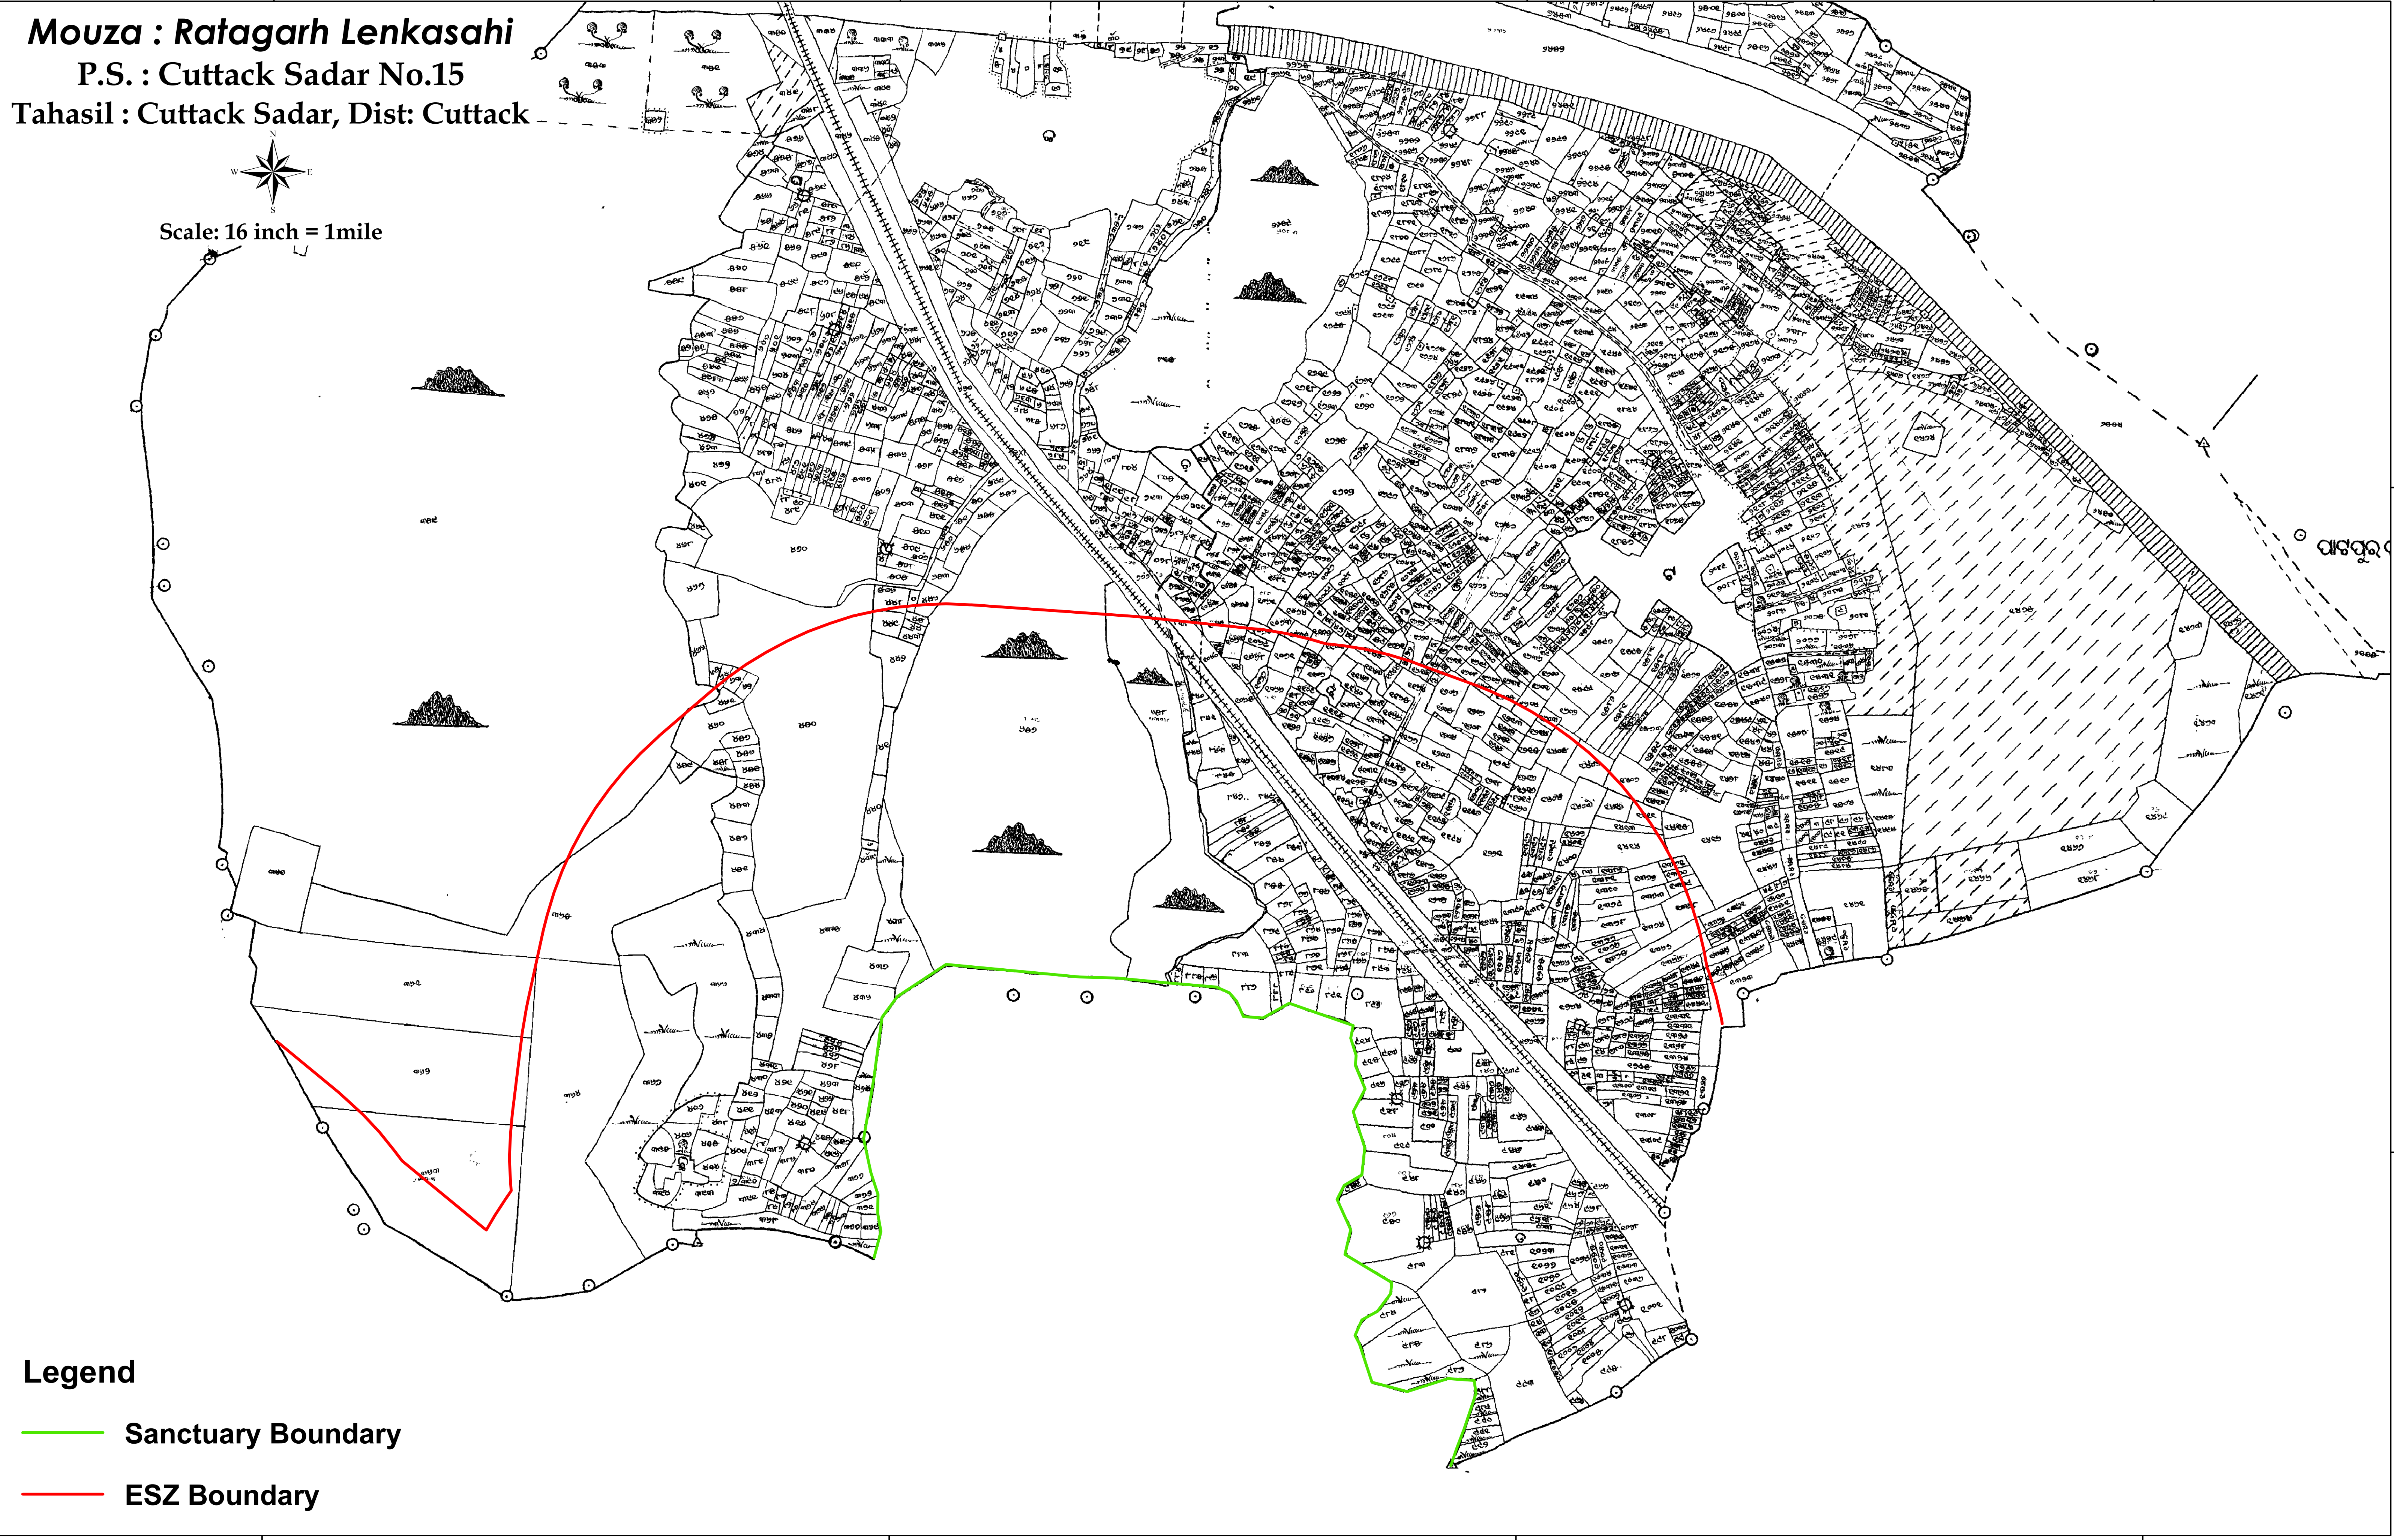

85°47'30"E

85°48'0"E

85°48'30"E

85°49'0"E

Mouza : Ratagarh Lenkasahi

P.S. : Cuttack Sadar No.15

Tahasil : Cuttack Sadar, Dist: Cuttack

Scale: 16 inch = 1mile

20°26'30"N

20°26'30"N

20°26'0"N

20°26'0"N

Legend

 Sanctuary Boundary

 ESZ Boundary

85°47'30"E

85°48'0"E

85°48'30"E

85°49'0"E