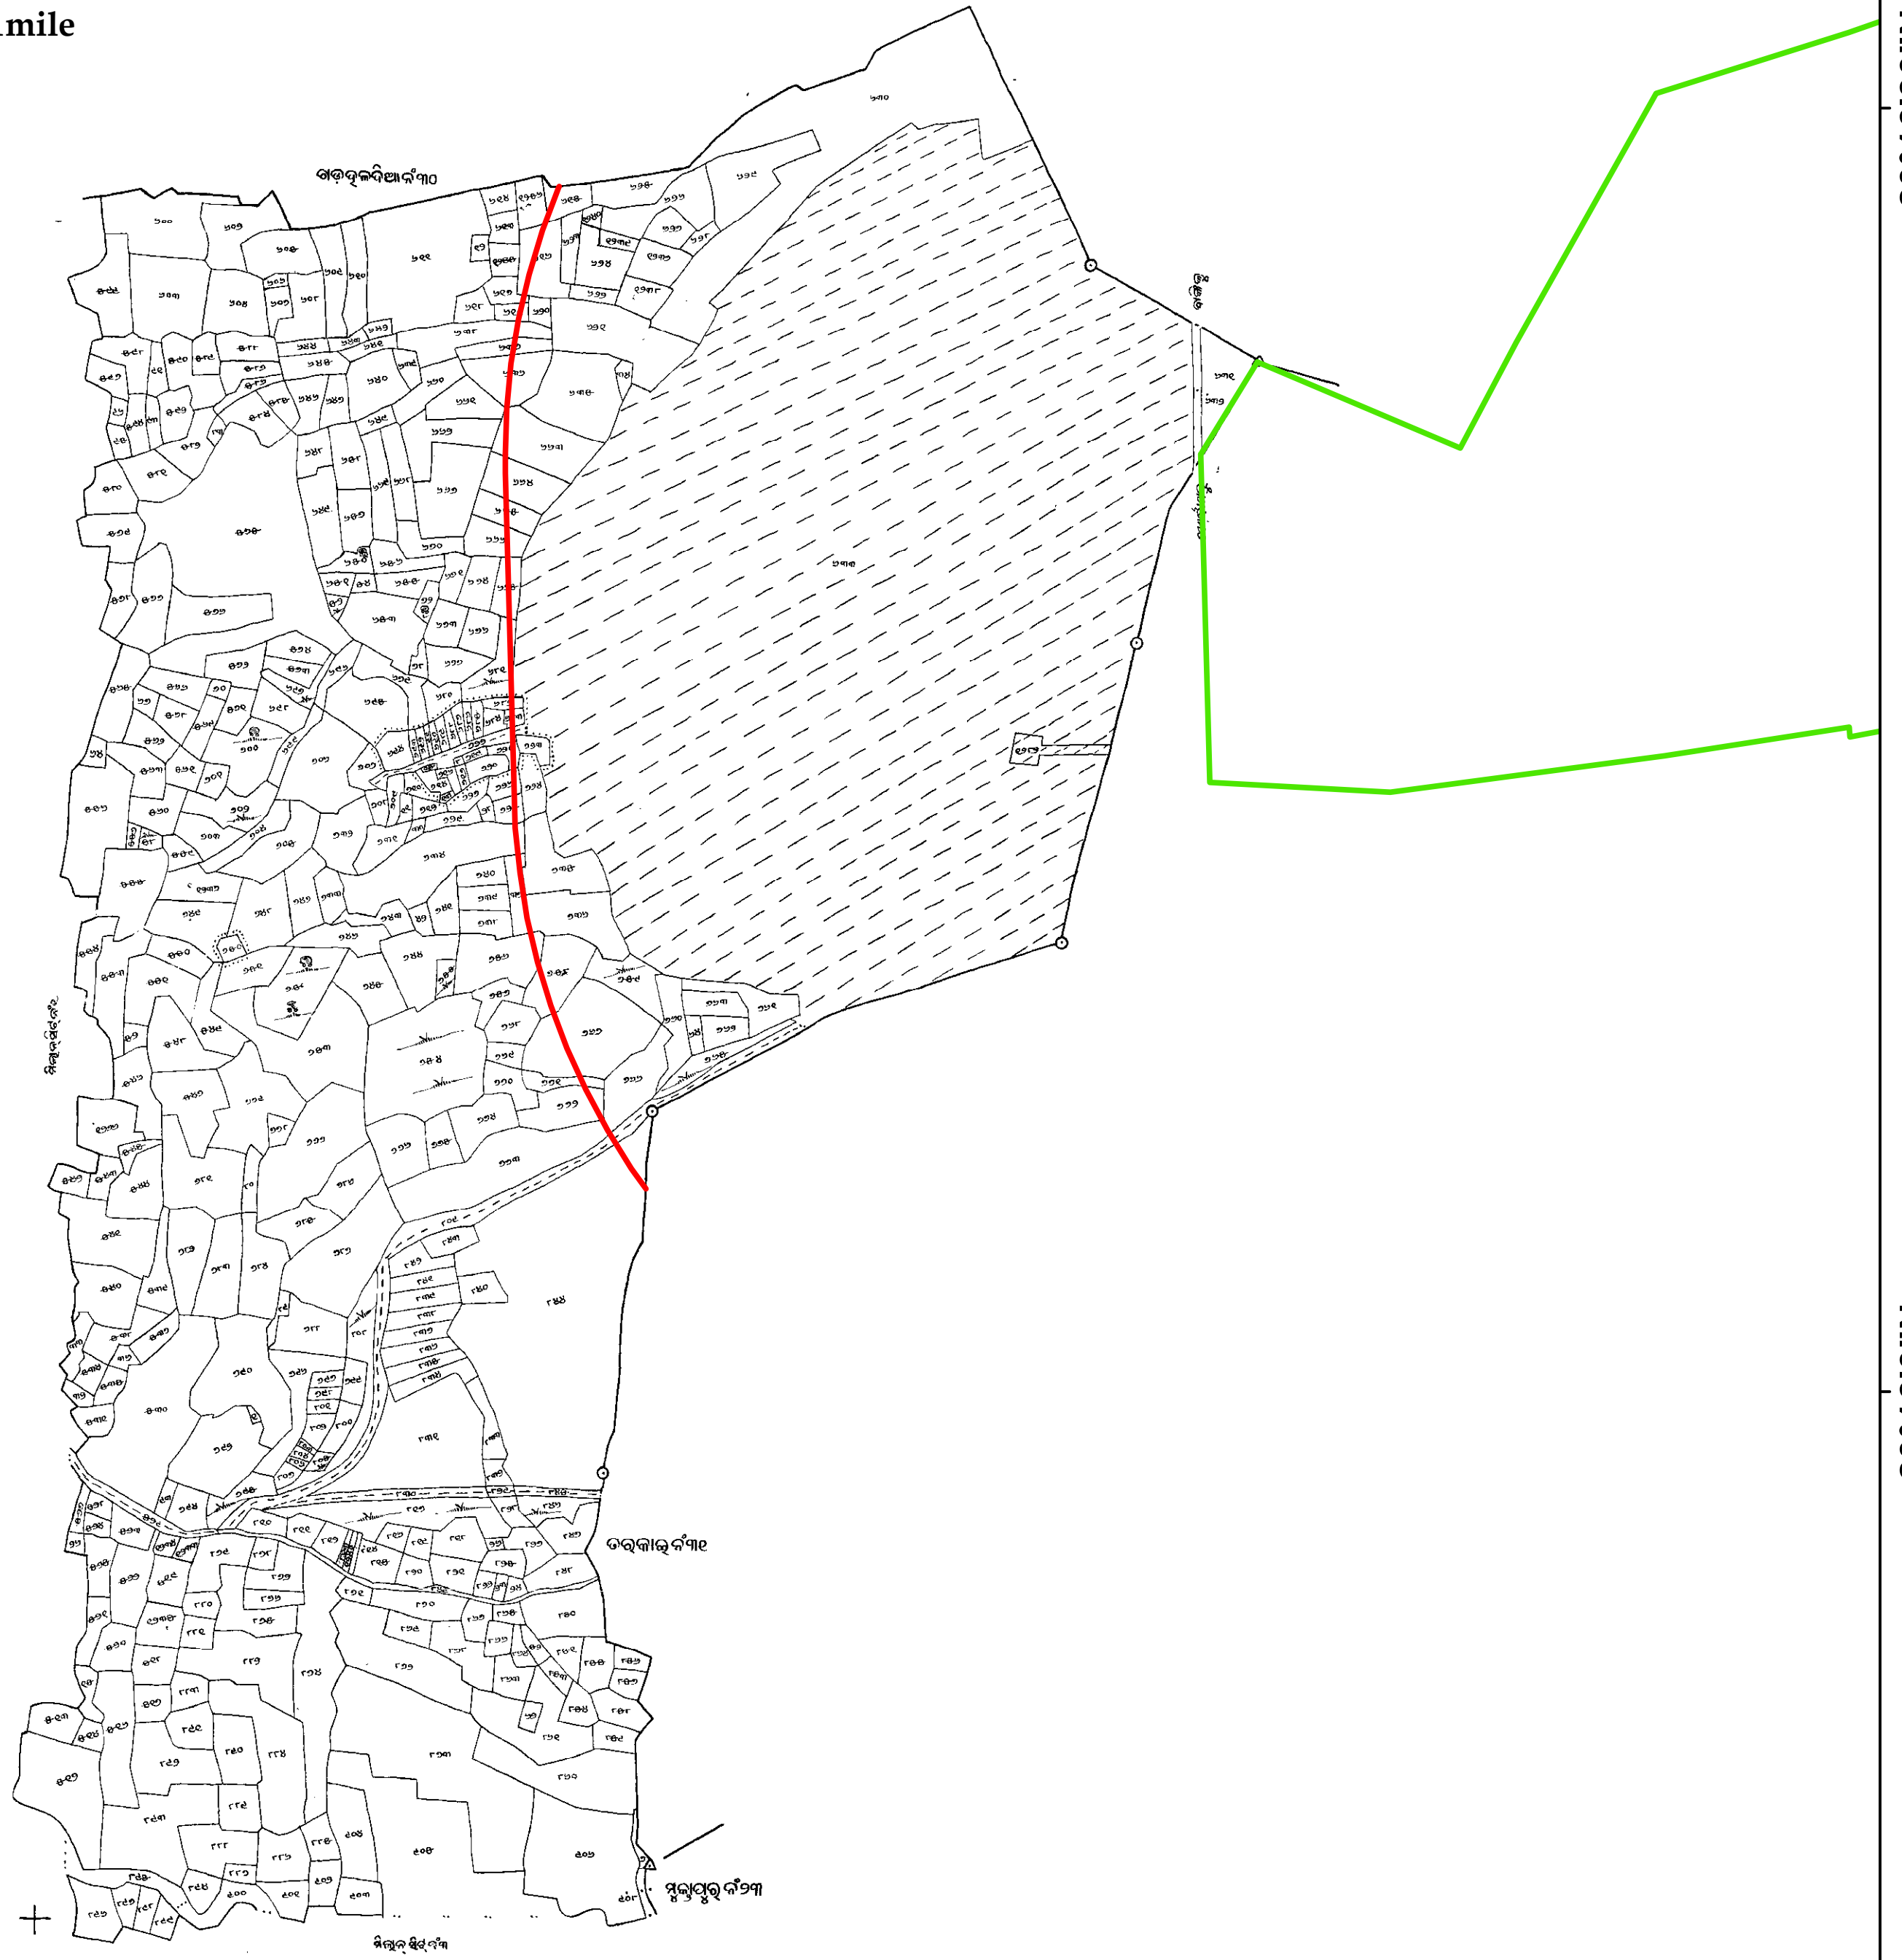

85°34'0"E

85°34'30"E

Mouza : Bagheitangi

P.S. : Khordha, No.29

Tahasil : Khordha Dist: Khordha

Scale: 16 inch = 1mile

20°16'30"N

20°16'30"N

20°16'0"N

20°16'0"N

Legend

 Sanctuary Boundary

 ESZ Boundary

85°34'0"E

85°34'30"E