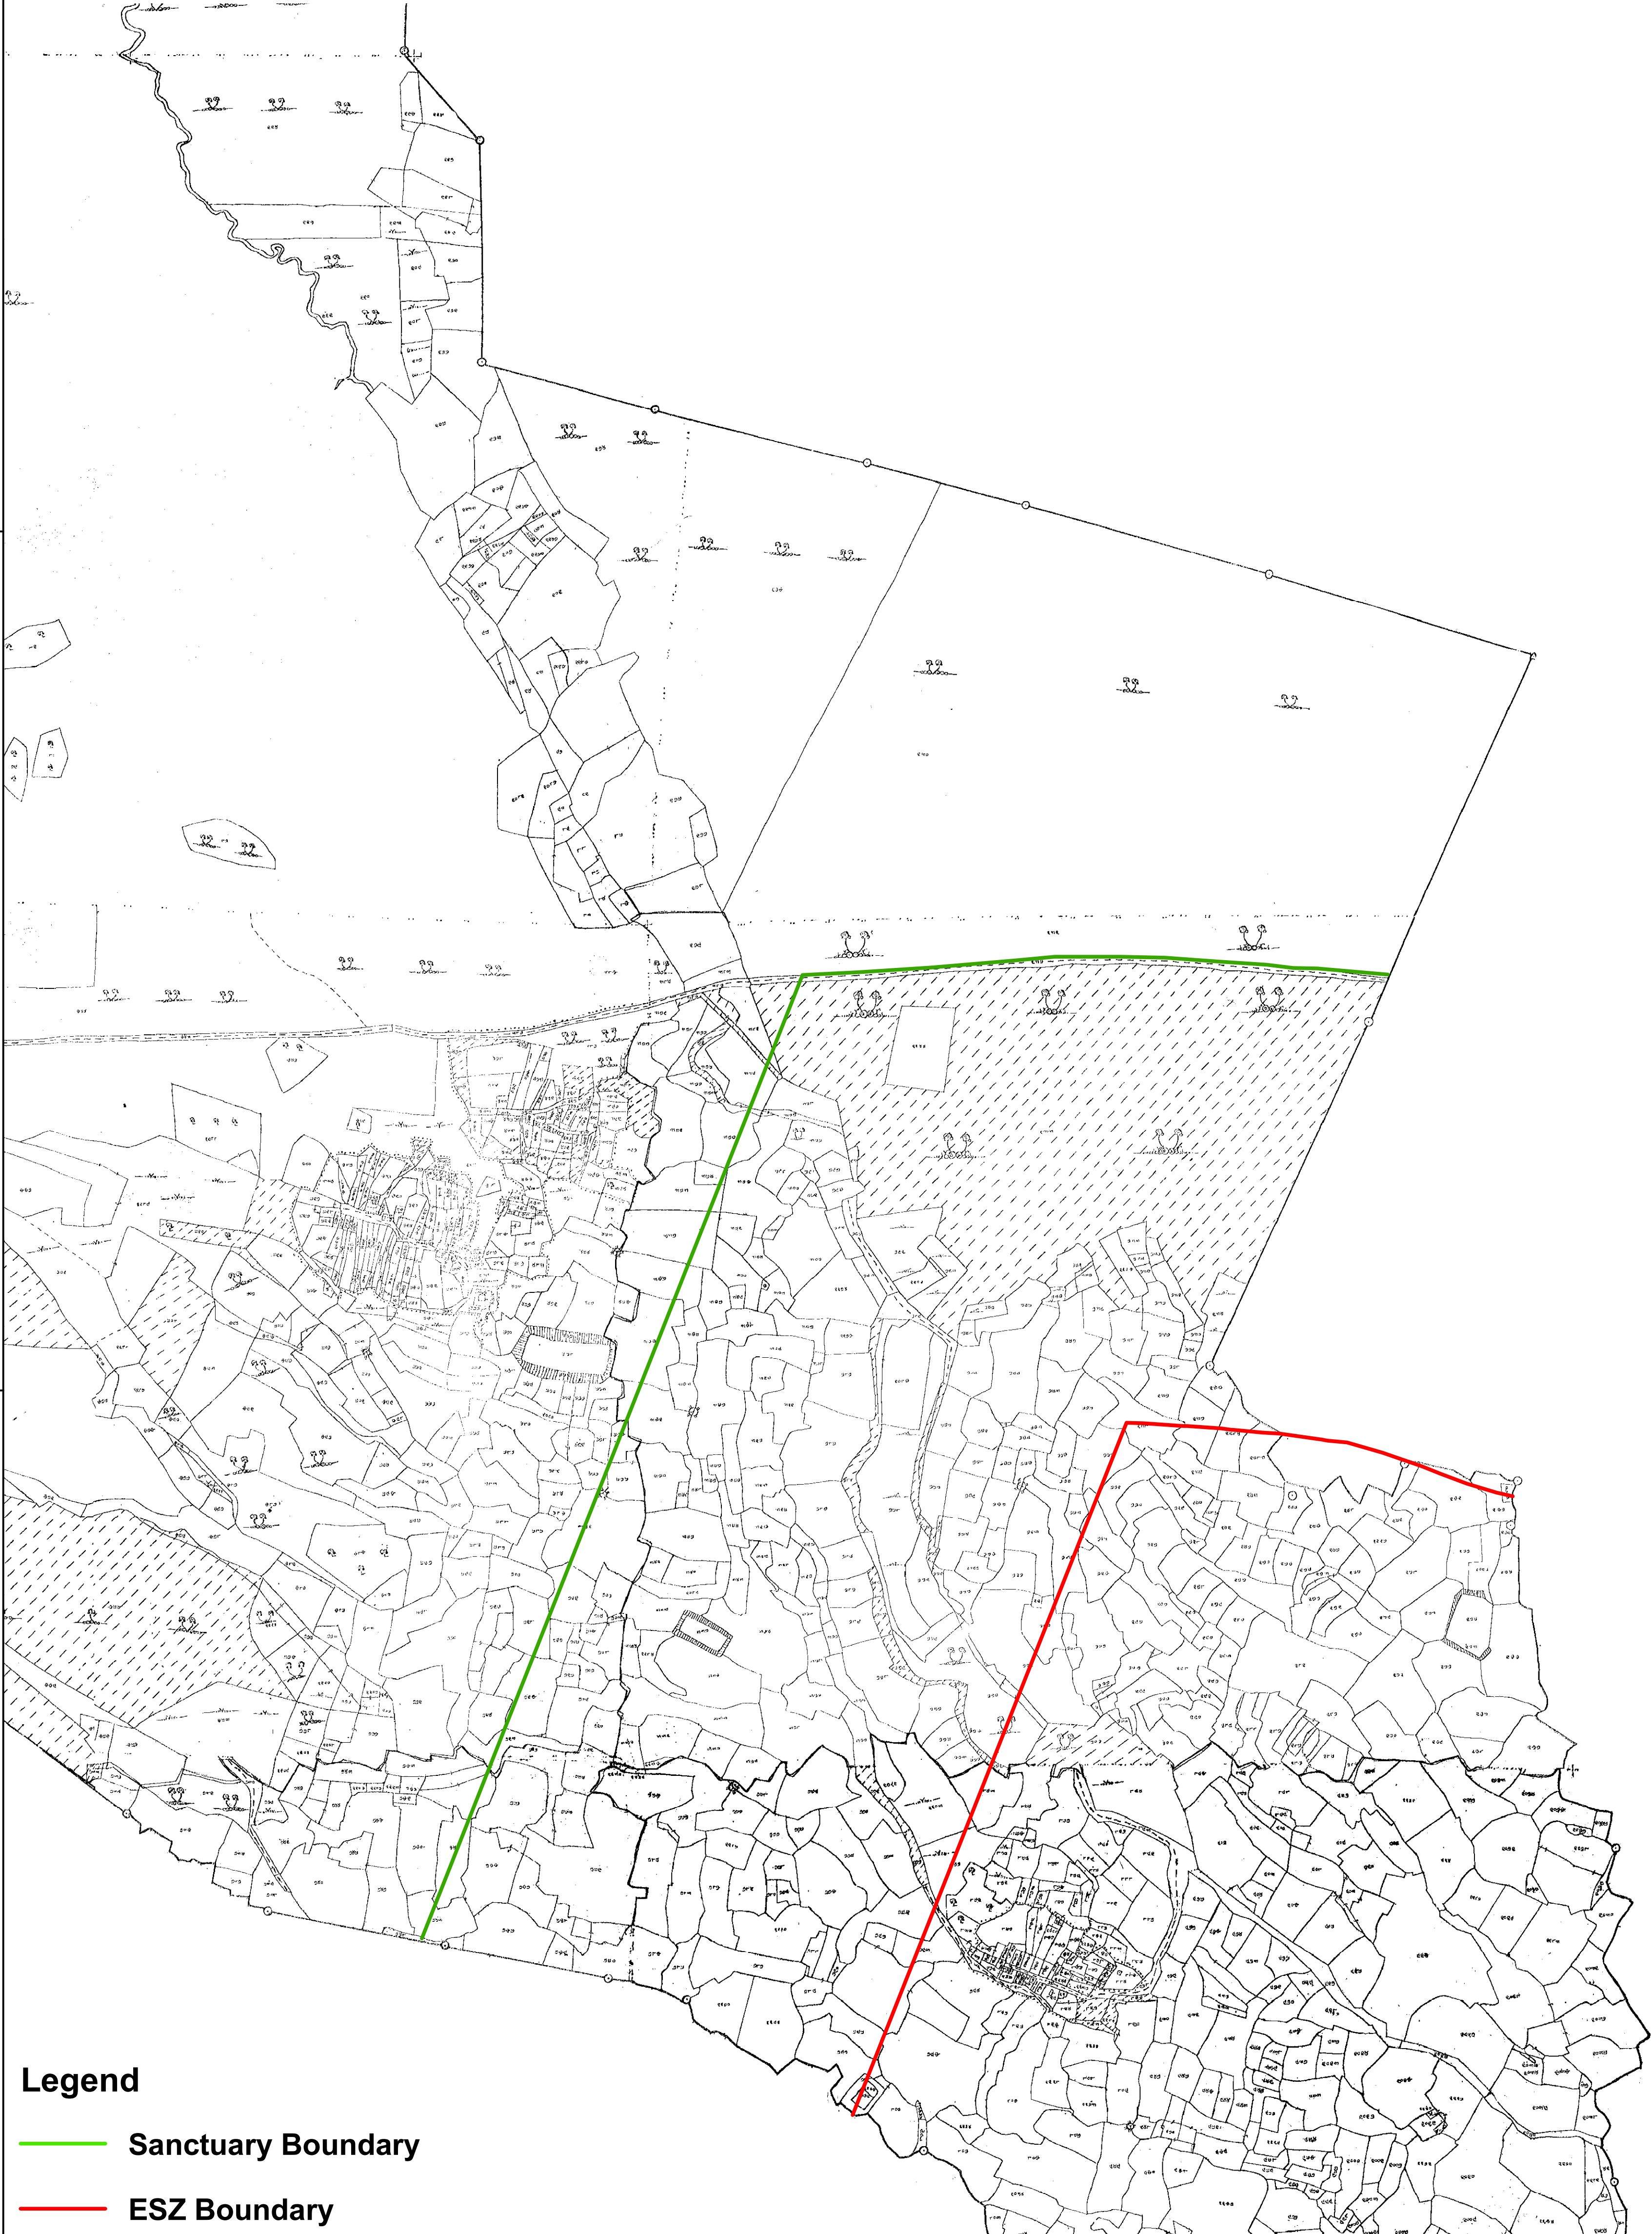

85°40'0"E

85°40'30"E

85°41'0"E

20°16'30"N

Mouza : Binjigiri
P.S. : Chandaka, No.10
Tahasil : Bhubaneswar, Dist: Khordha

Scale: 16 inch = 1mile

20°16'0"N

20°16'0"N

20°15'30"N

20°15'30"N

Legend

-  Sanctuary Boundary
-  ESZ Boundary

85°40'0"E

85°40'30"E

85°41'0"E