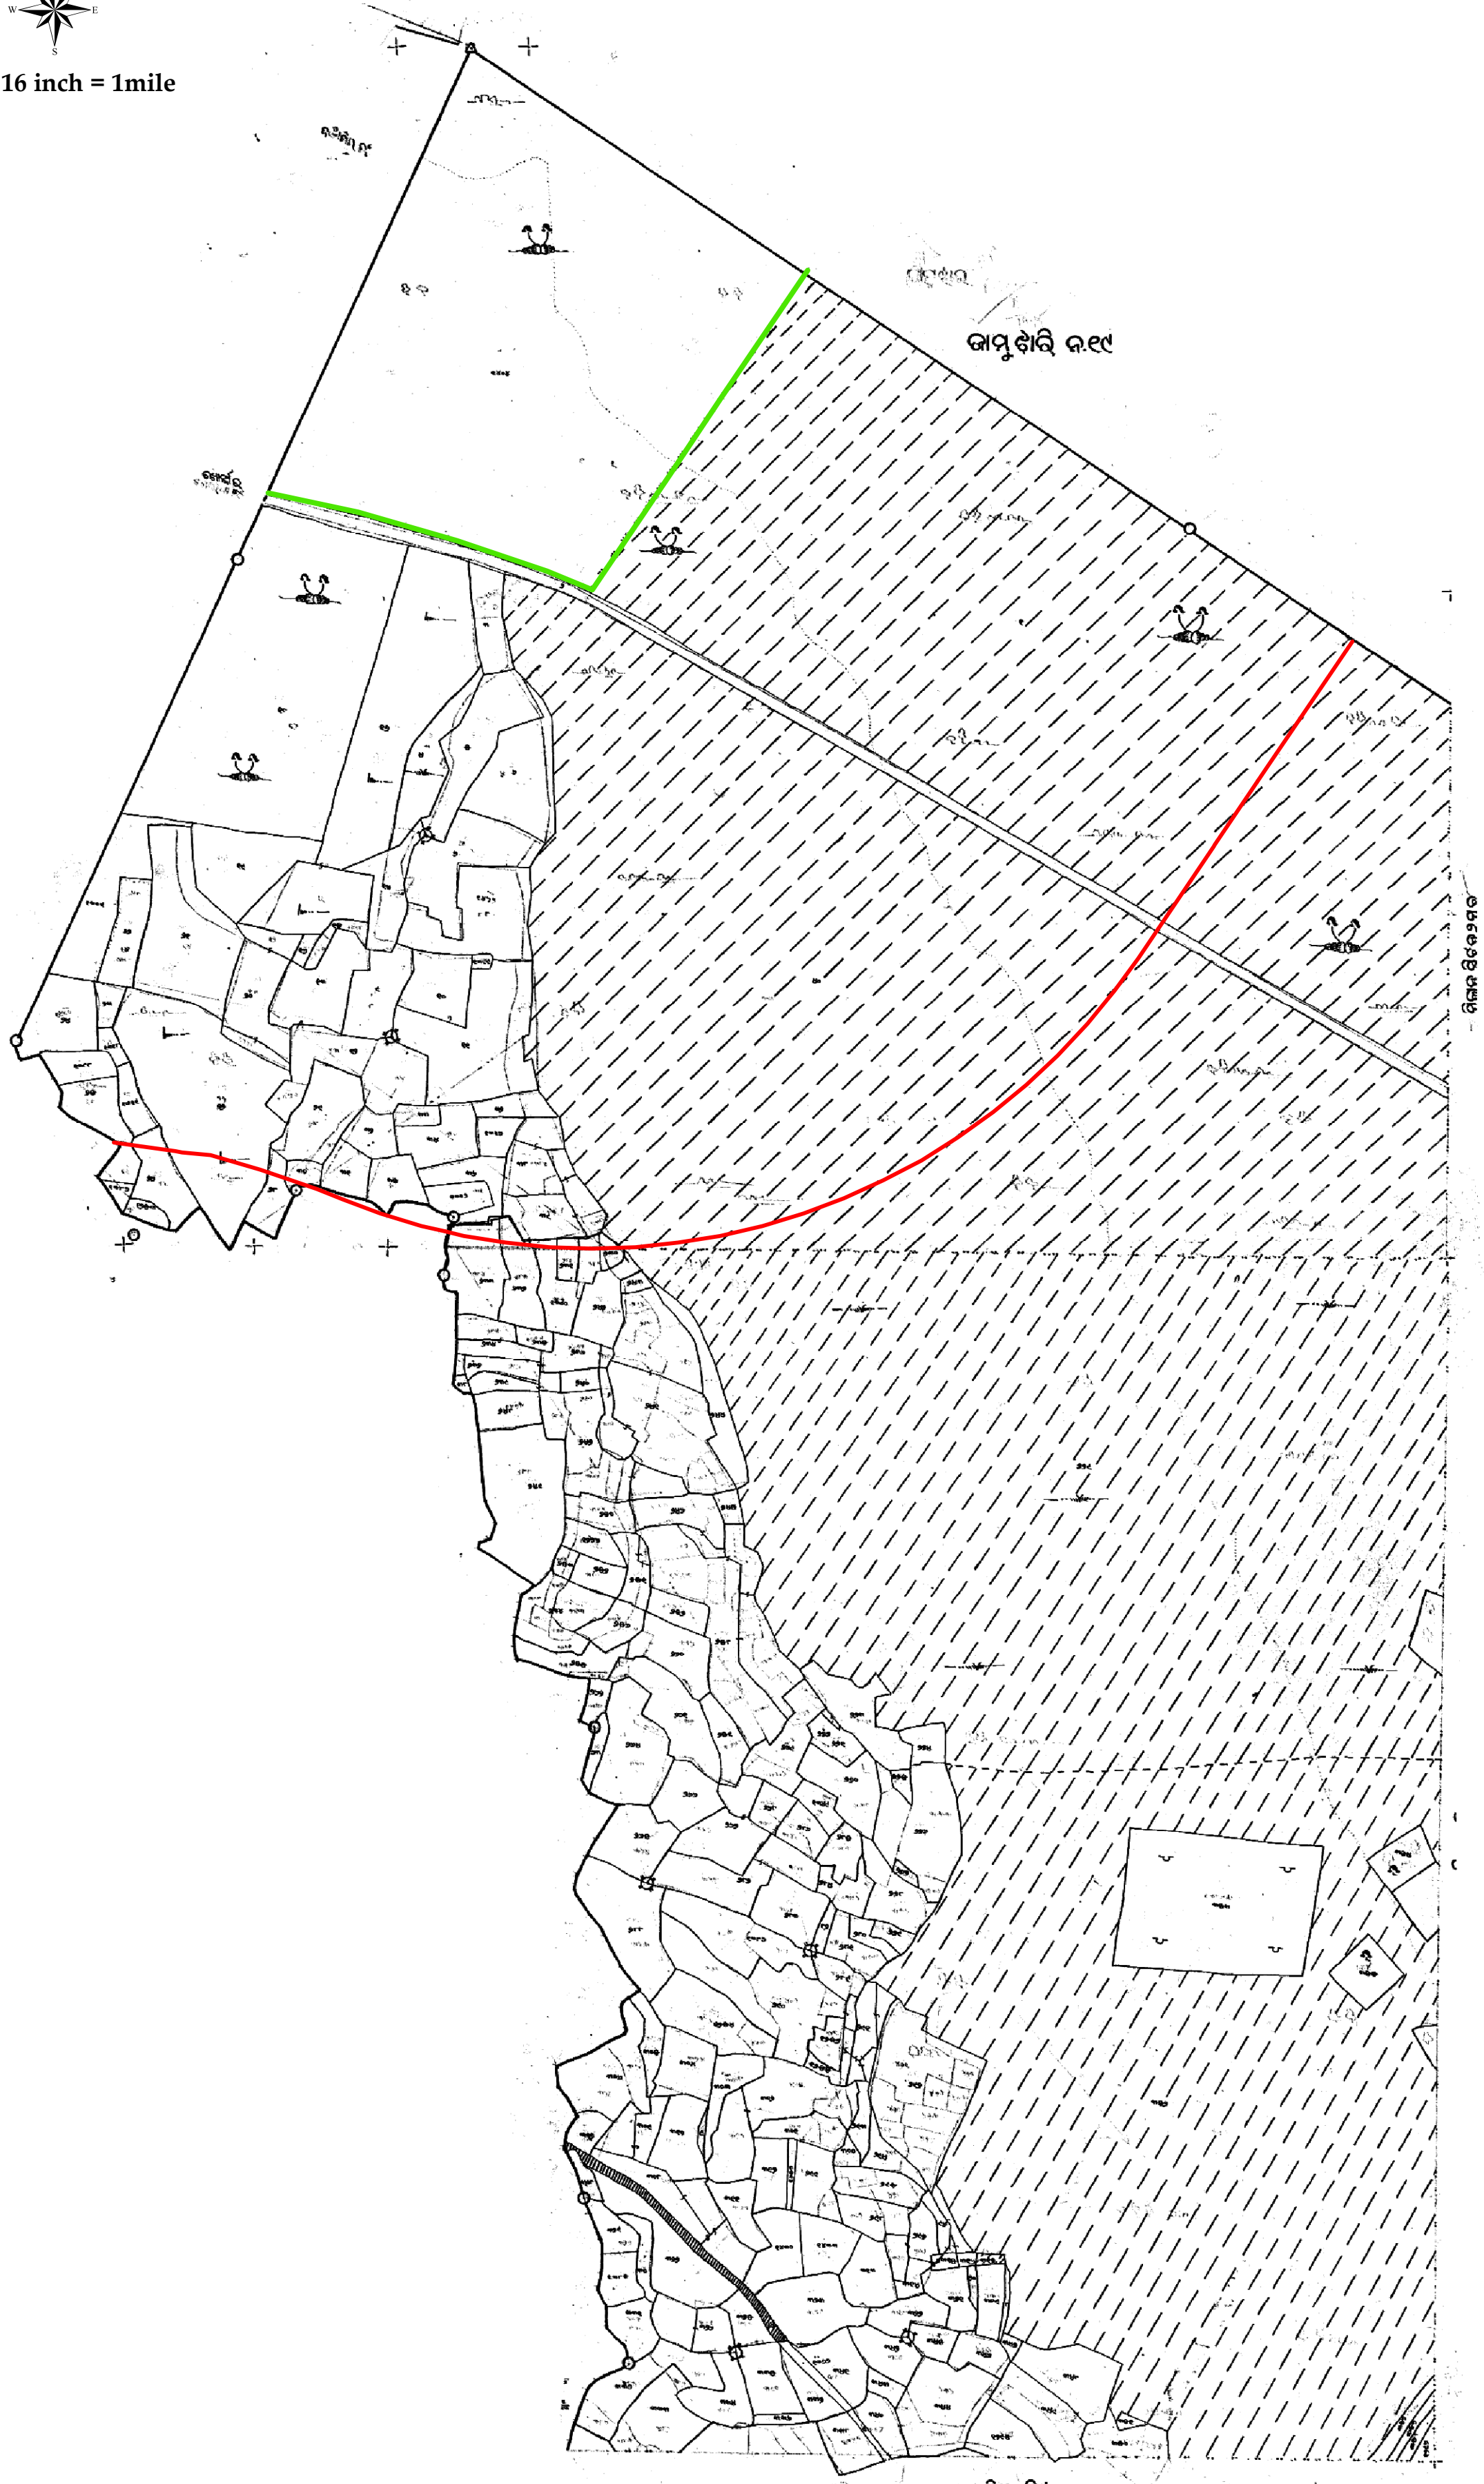

85°40'30"E

85°41'0"E

20°16'0"N

20°16'0"N

Mouza : Chatabar  
P.S. : Chandaka, No.18  
Tahasil : Bhubaneswar, Dist: Khordha

Scale: 16 inch = 1mile

20°15'30"N

20°15'30"N

20°15'0"N

20°15'0"N

Legend

— Sanctuary Boundary

— ESZ Boundary

85°40'30"E

85°41'0"E