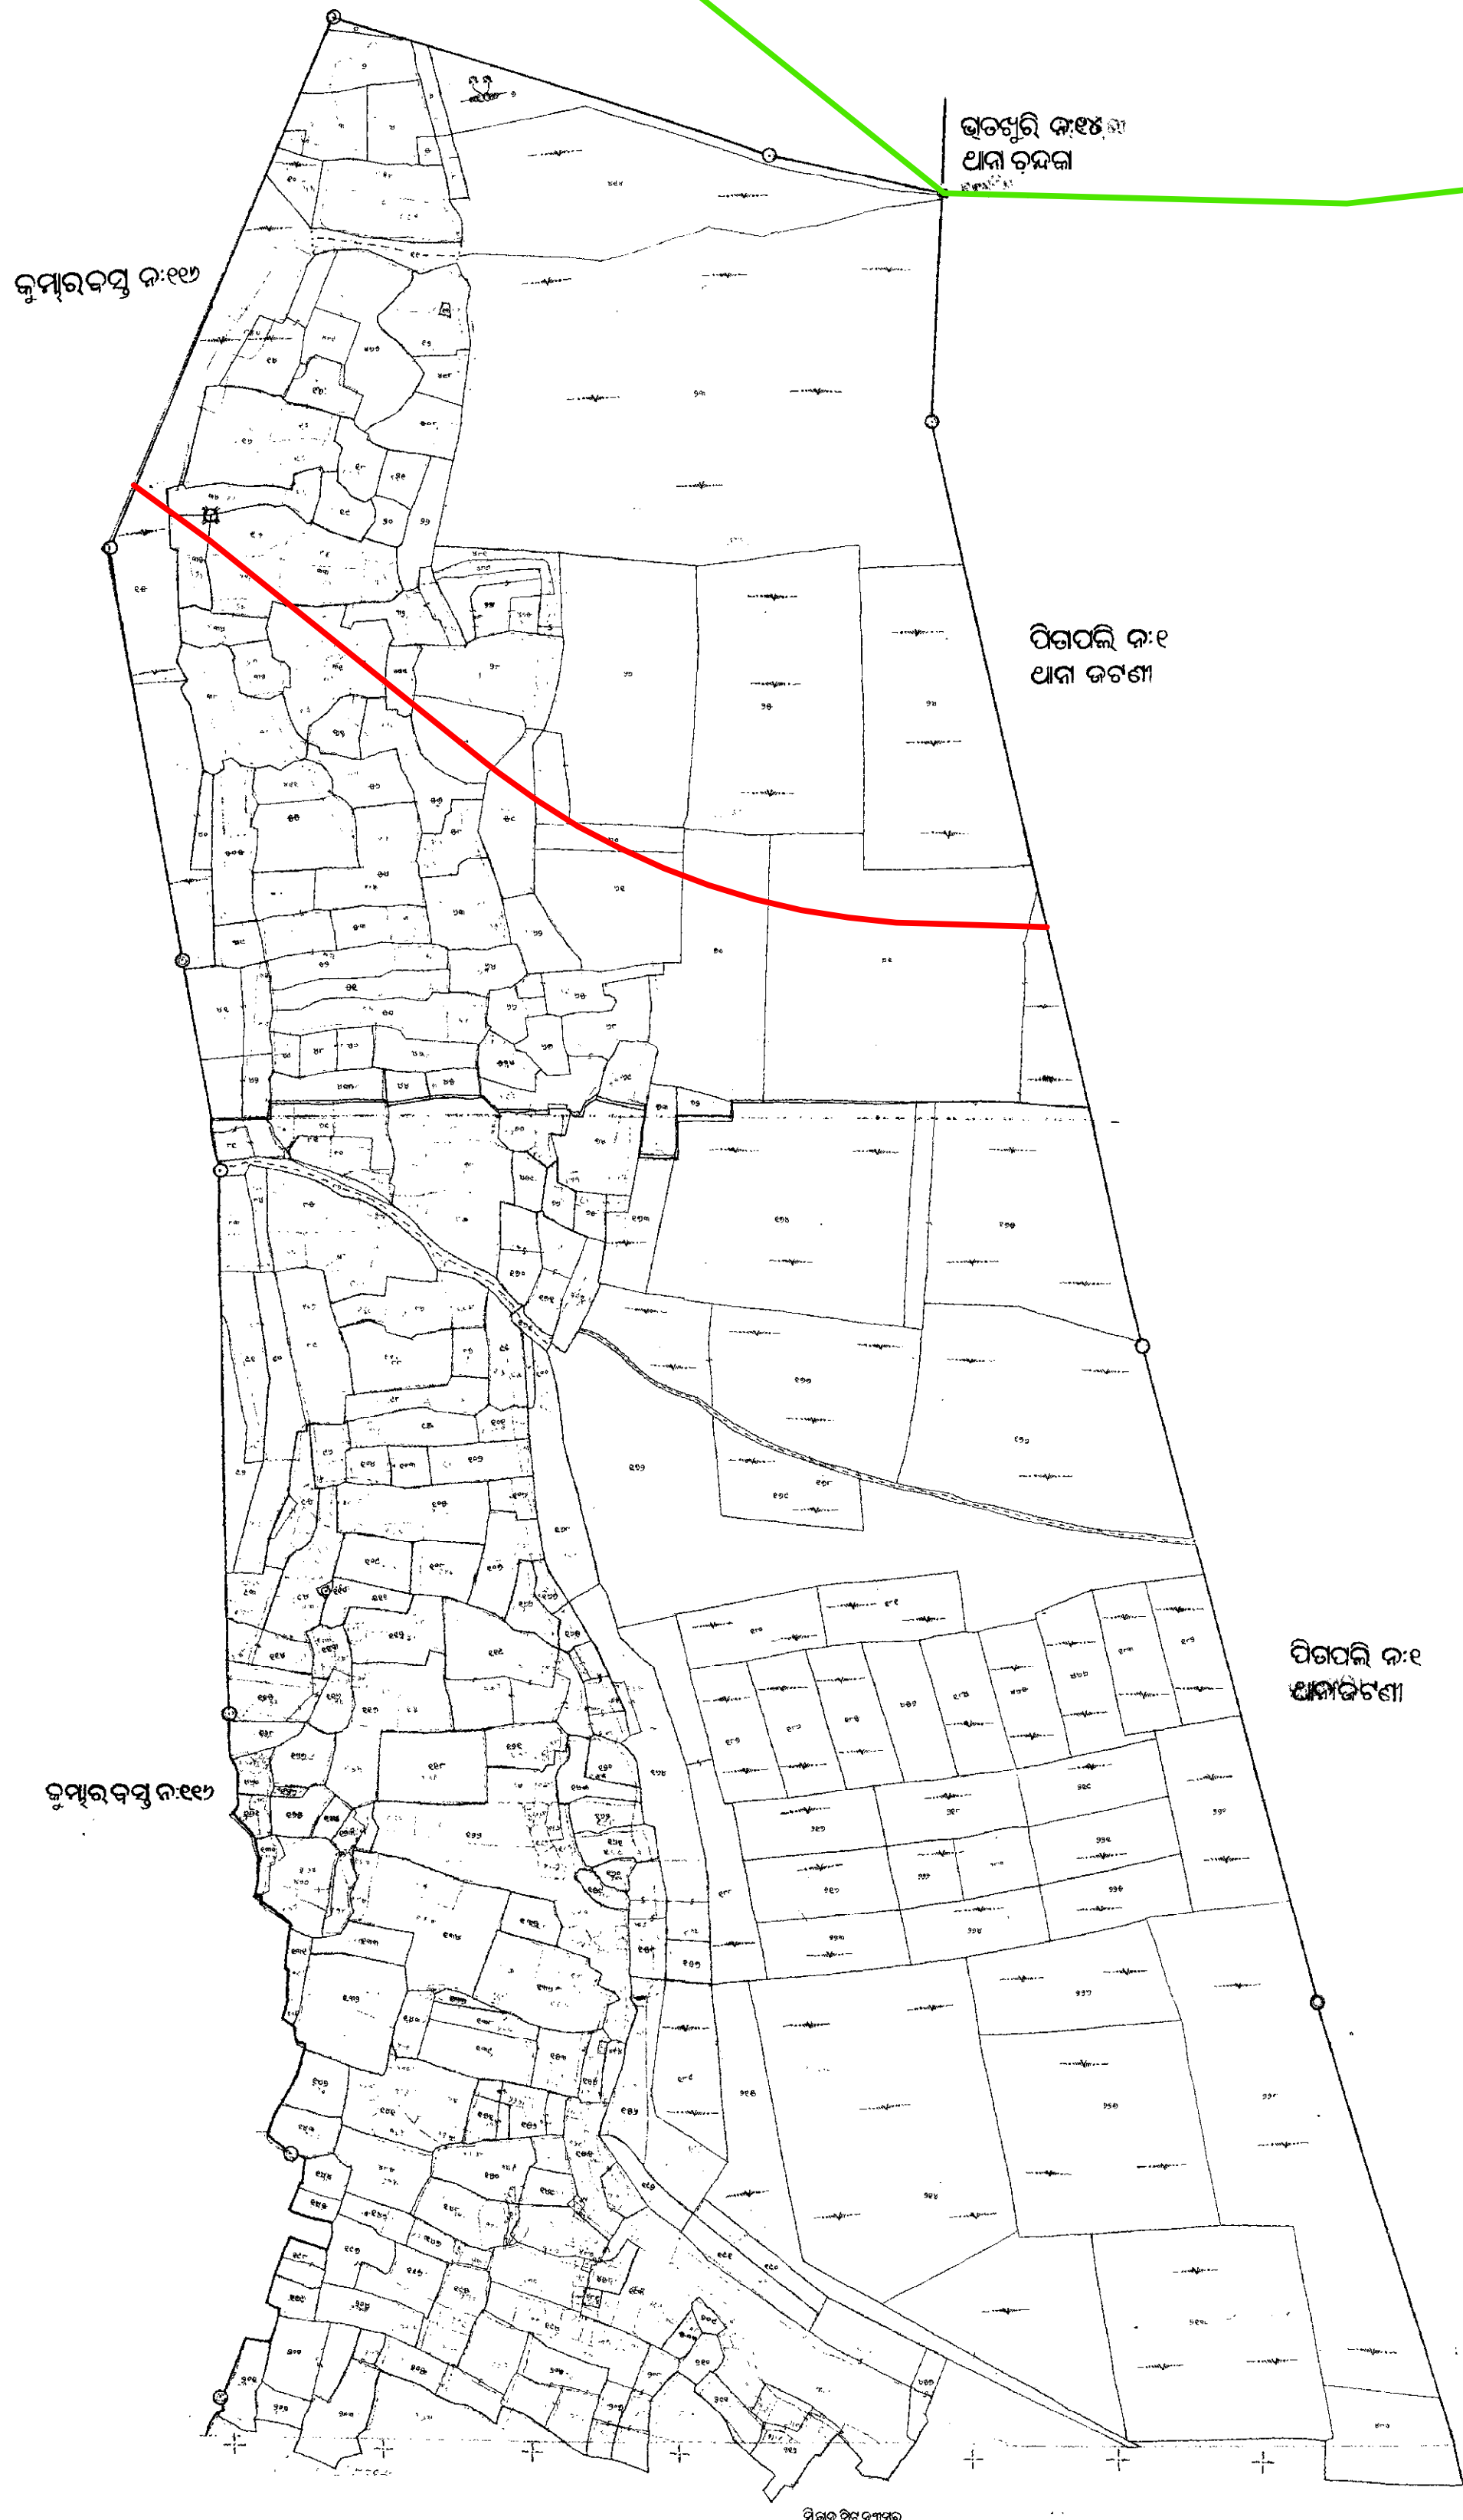

85°39'0"E

Mouza : Kanjiama  
P.S. : Khordha, No.117  
Tahasil : Khordha,, Dist: Khordha,

Scale: 16 inch = 1mile

20°12'30"N

20°12'30"N

20°12'0"N

20°12'0"N

Legend

-  Sanctuary Boundary
-  ESZ Boundary

85°39'0"E