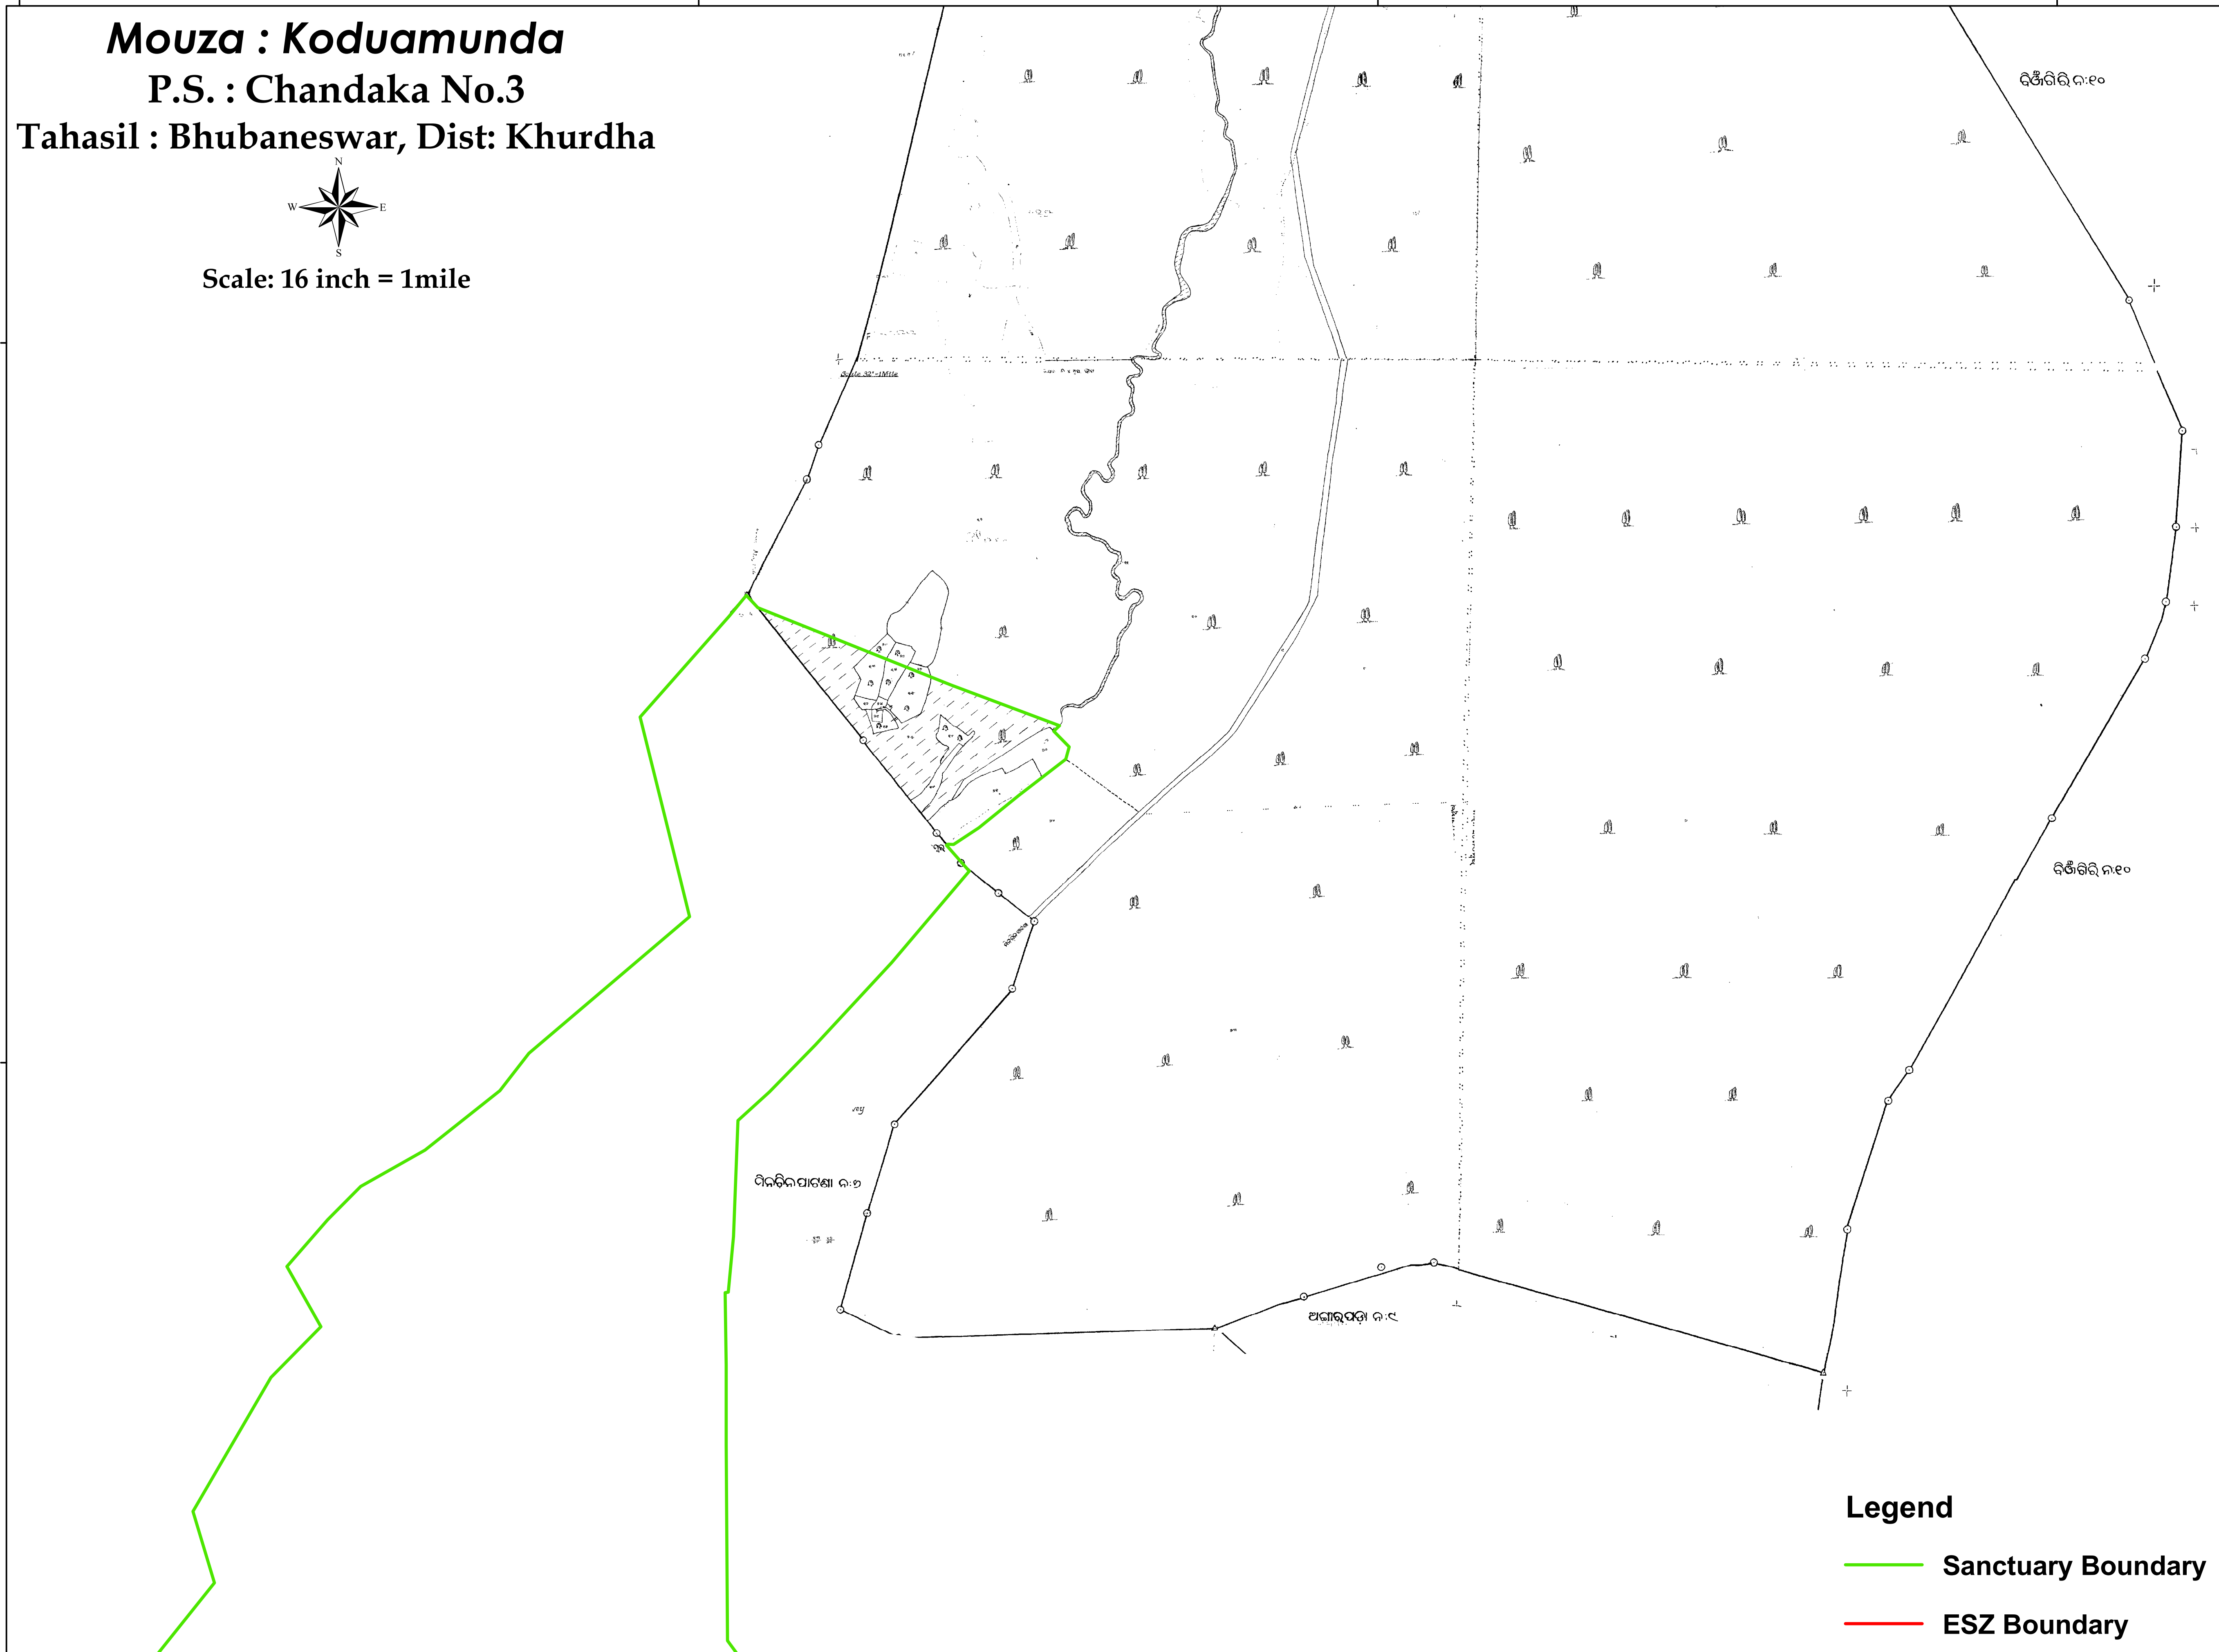

85°38'0"E

85°38'30"E

85°39'0"E

85°39'30"E

Mouza : Koduamunda

P.S. : Chandaka No.3

Tahasil : Bhubaneswar, Dist: Khurdha

Scale: 16 inch = 1mile

20°17'0"N

20°17'0"N

20°16'30"N

20°16'30"N

Legend

 Sanctuary Boundary

 ESZ Boundary

85°38'30"E

85°39'0"E

85°39'30"E