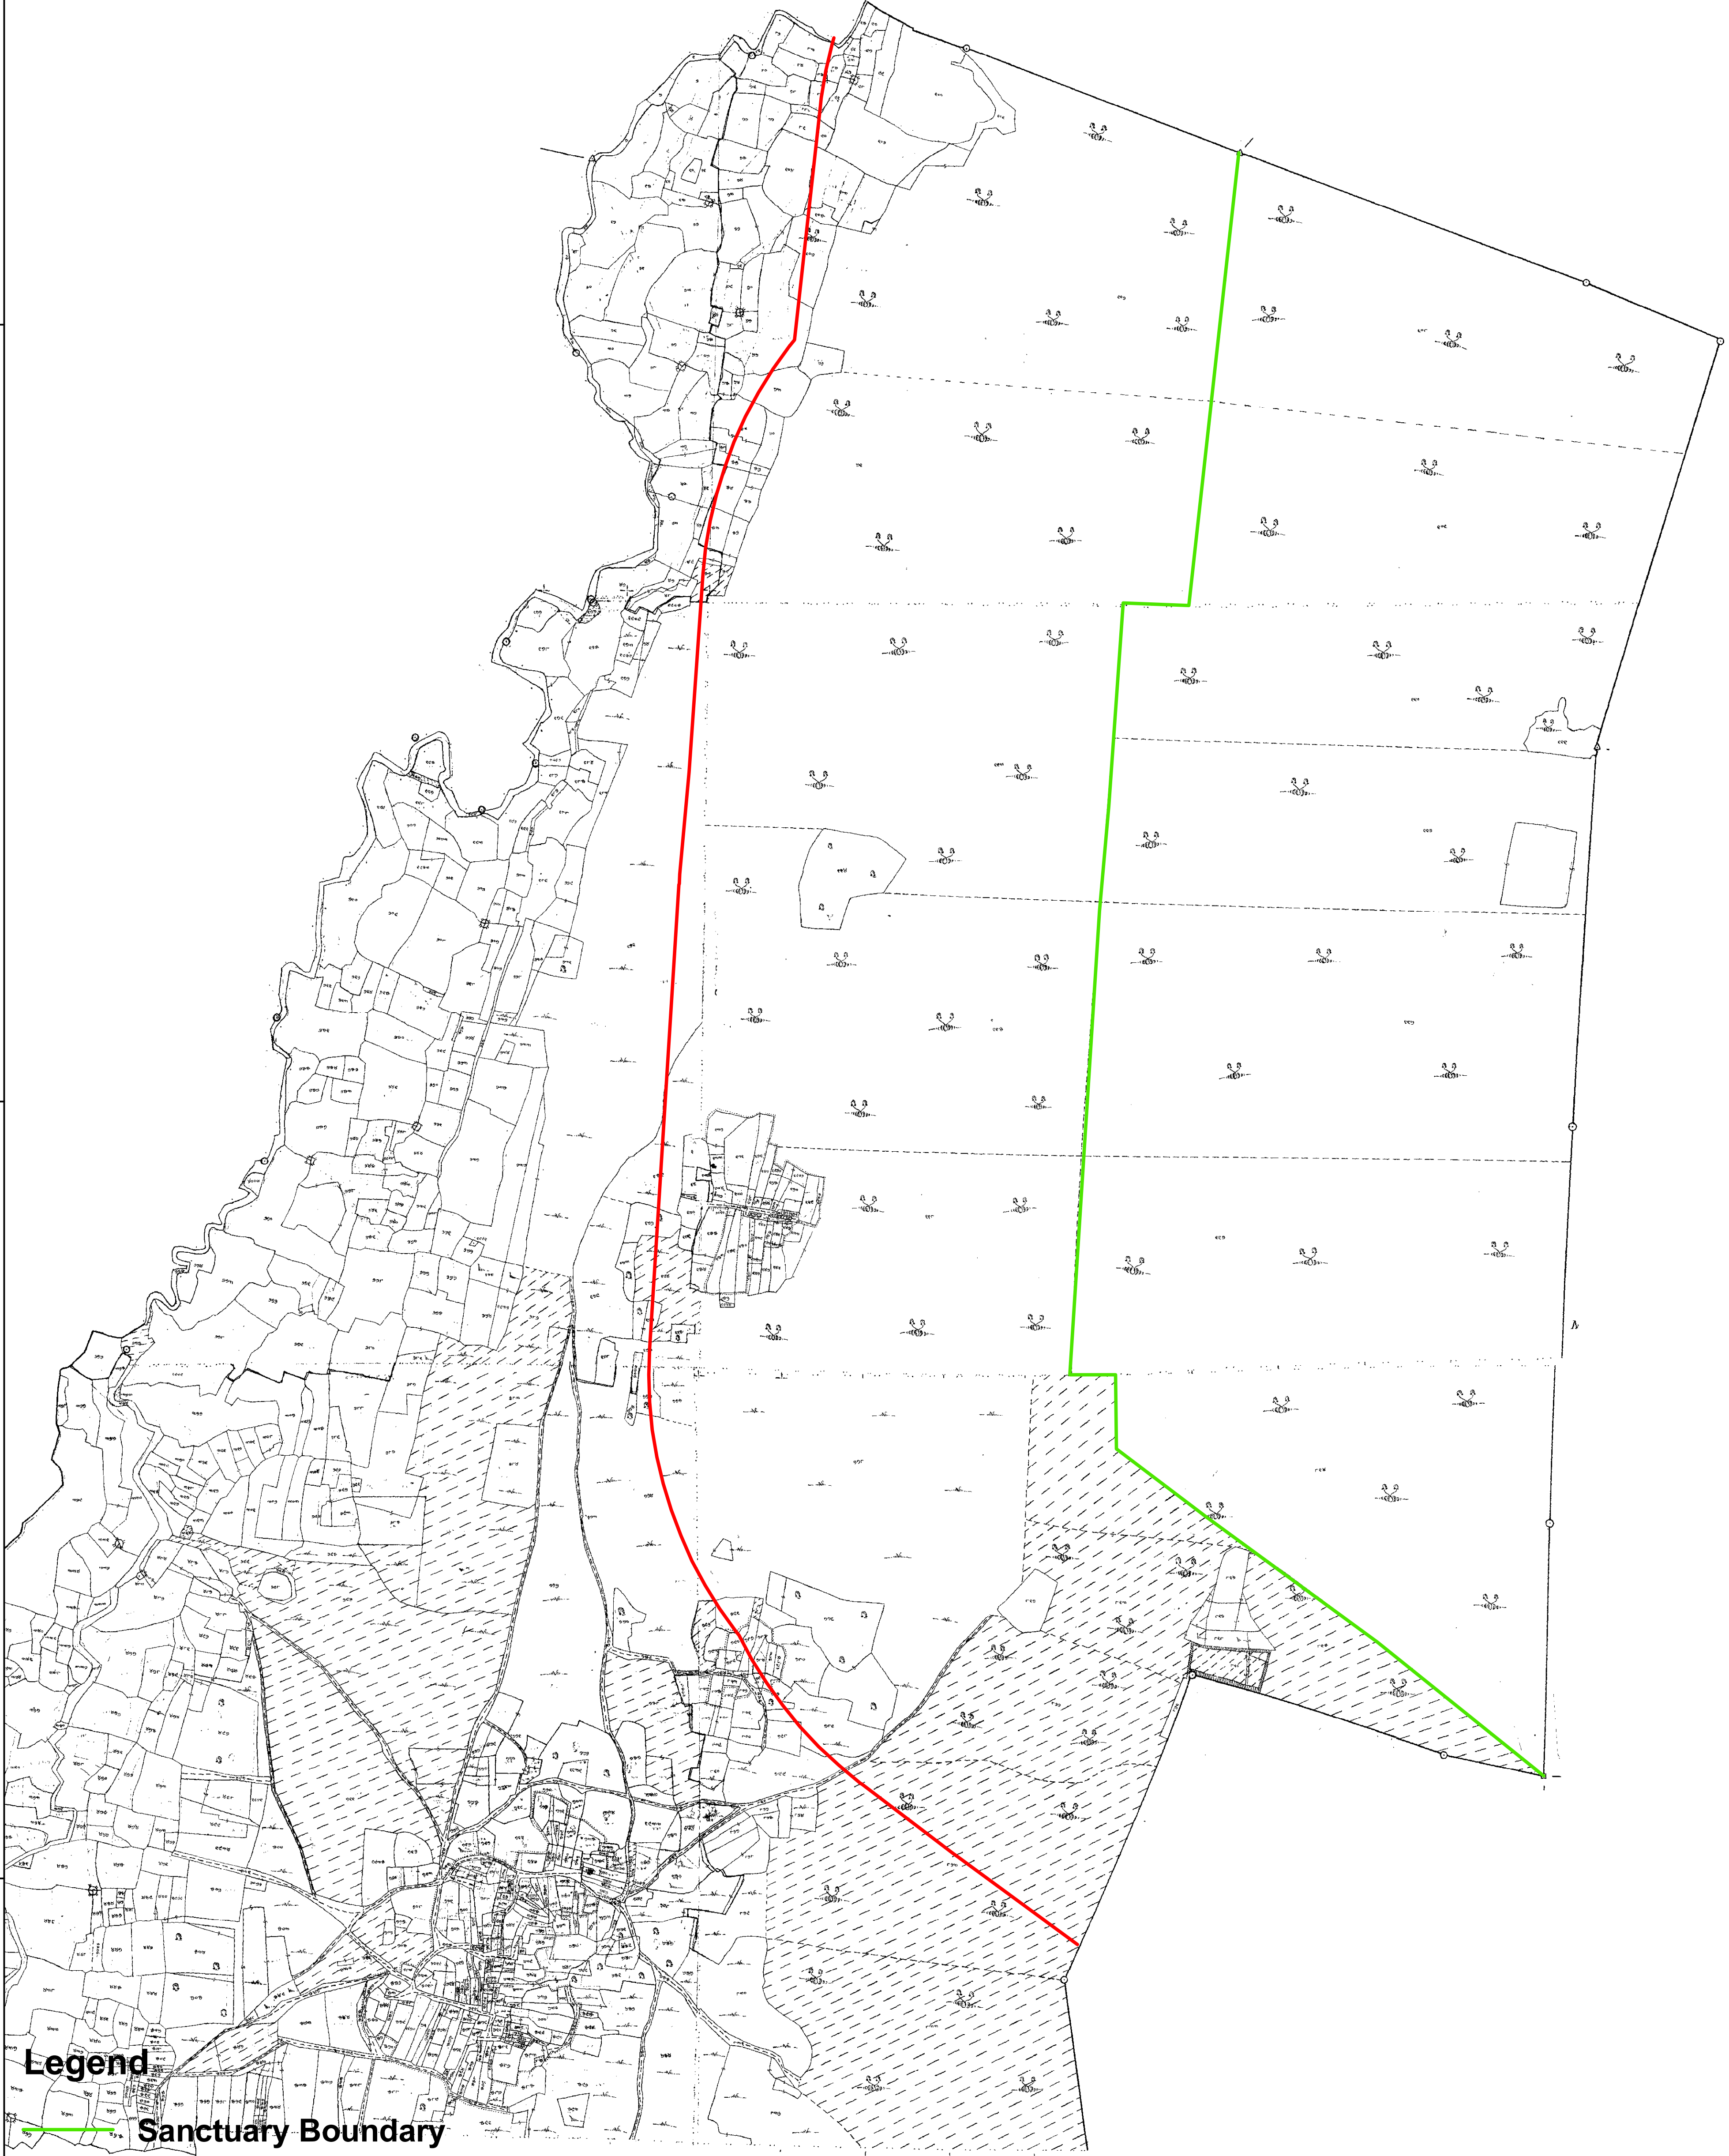

85°38'0"E

85°38'30"E

85°39'0"E

Mouza : Kumbharbasta

P.S. : Khordha, No.116

Tahasil : Khordha, Dist: Khordha,

Scale: 16 inch = 1mile

20°13'30"N

20°13'30"N

20°13'0"N

20°13'0"N

20°12'30"N

20°12'30"N

Legend

 Sanctuary Boundary

 ESZ Boundary

85°38'0"E

85°38'30"E

85°39'0"E