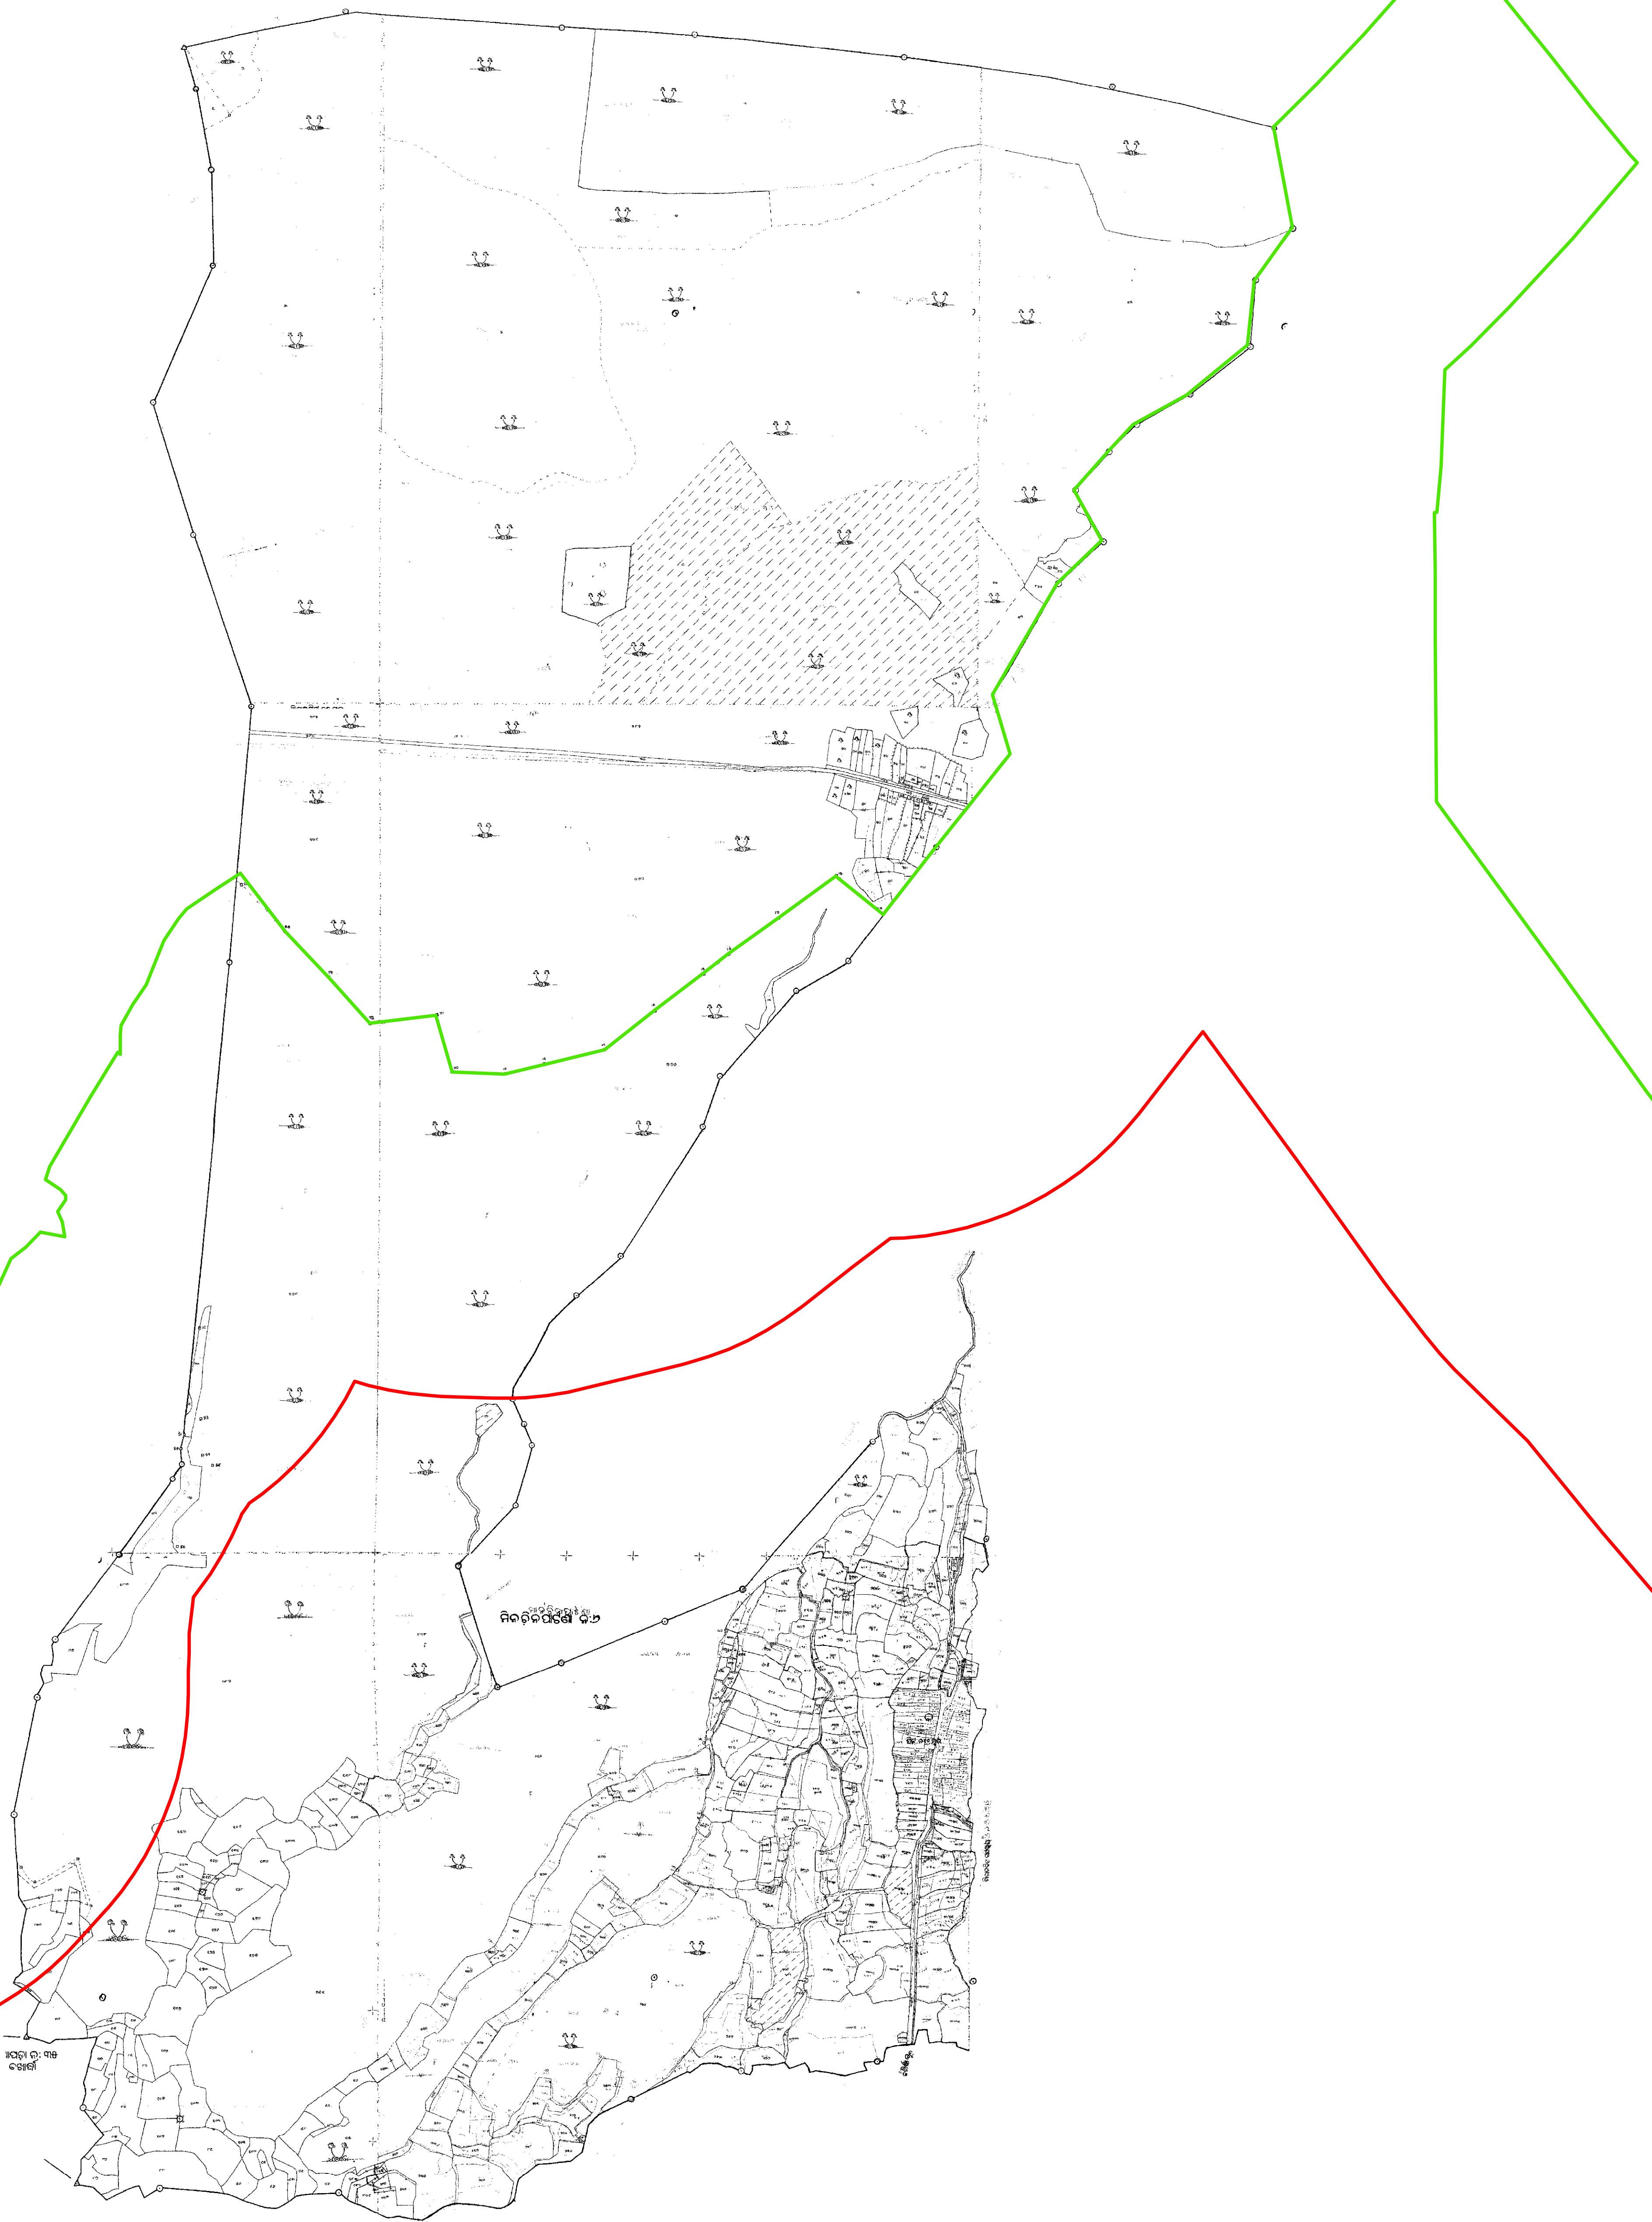

85°37'0"E

85°37'30"E

85°38'0"E

85°38'30"E

Mouza : Majana

P.S. : Chandaka, No.5

Tahasil : Bhubaneswar, Dist: Khordha

Scale: 16 inch = 1mile

20°16'30"N

20°16'0"N

20°15'30"N

20°15'0"N

20°16'30"N

20°16'0"N

20°15'30"N

20°15'0"N

Legend

 Sanctuary Boundary

 ESZ Boundary

85°37'0"E

85°37'30"E

85°38'0"E

85°38'30"E