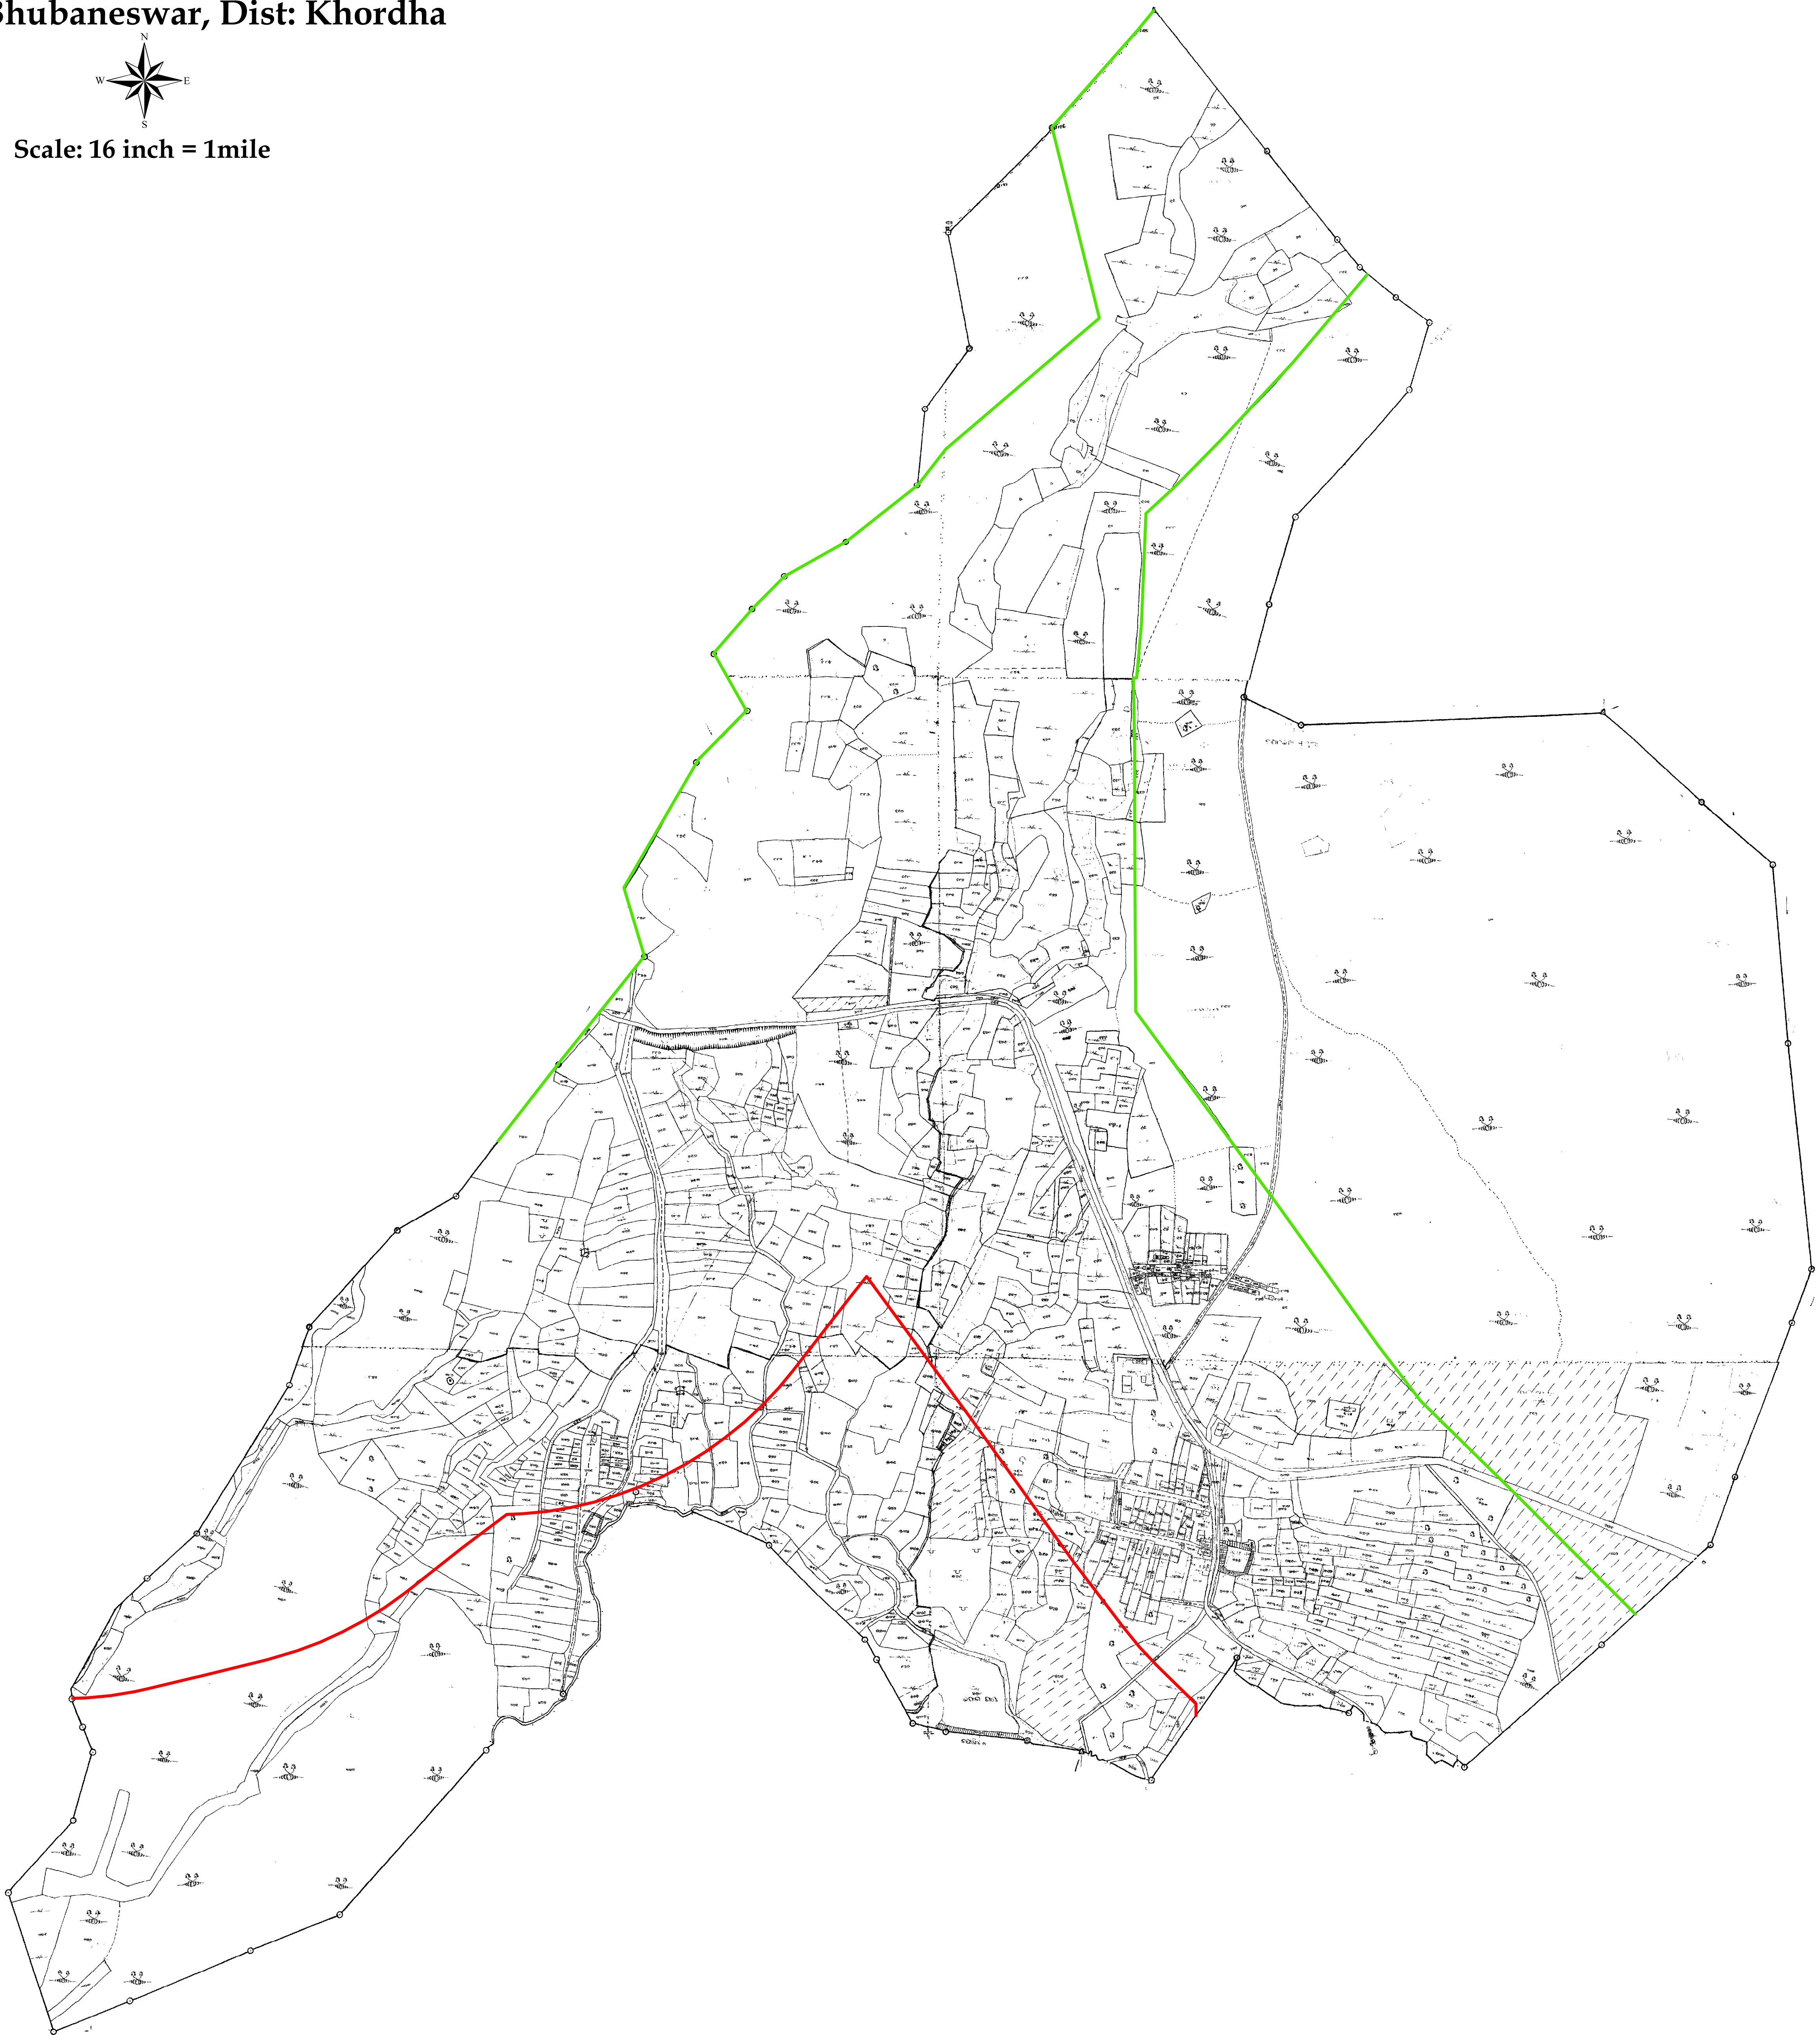

85°38'0"E

85°38'30"E

85°39'0"E

Mouza : Minchinpatana

P.S. : Chandaka, No.6

Tahasil : Bhubaneswar, Dist: Khordha

Scale: 16 inch = 1mile

20°16'30"N

20°16'30"N

20°16'0"N

20°16'0"N

20°15'30"N

20°15'30"N

Legend

 Sanctuary Boundary

 ESZ Boundary

85°38'0"E

85°38'30"E

85°39'0"E