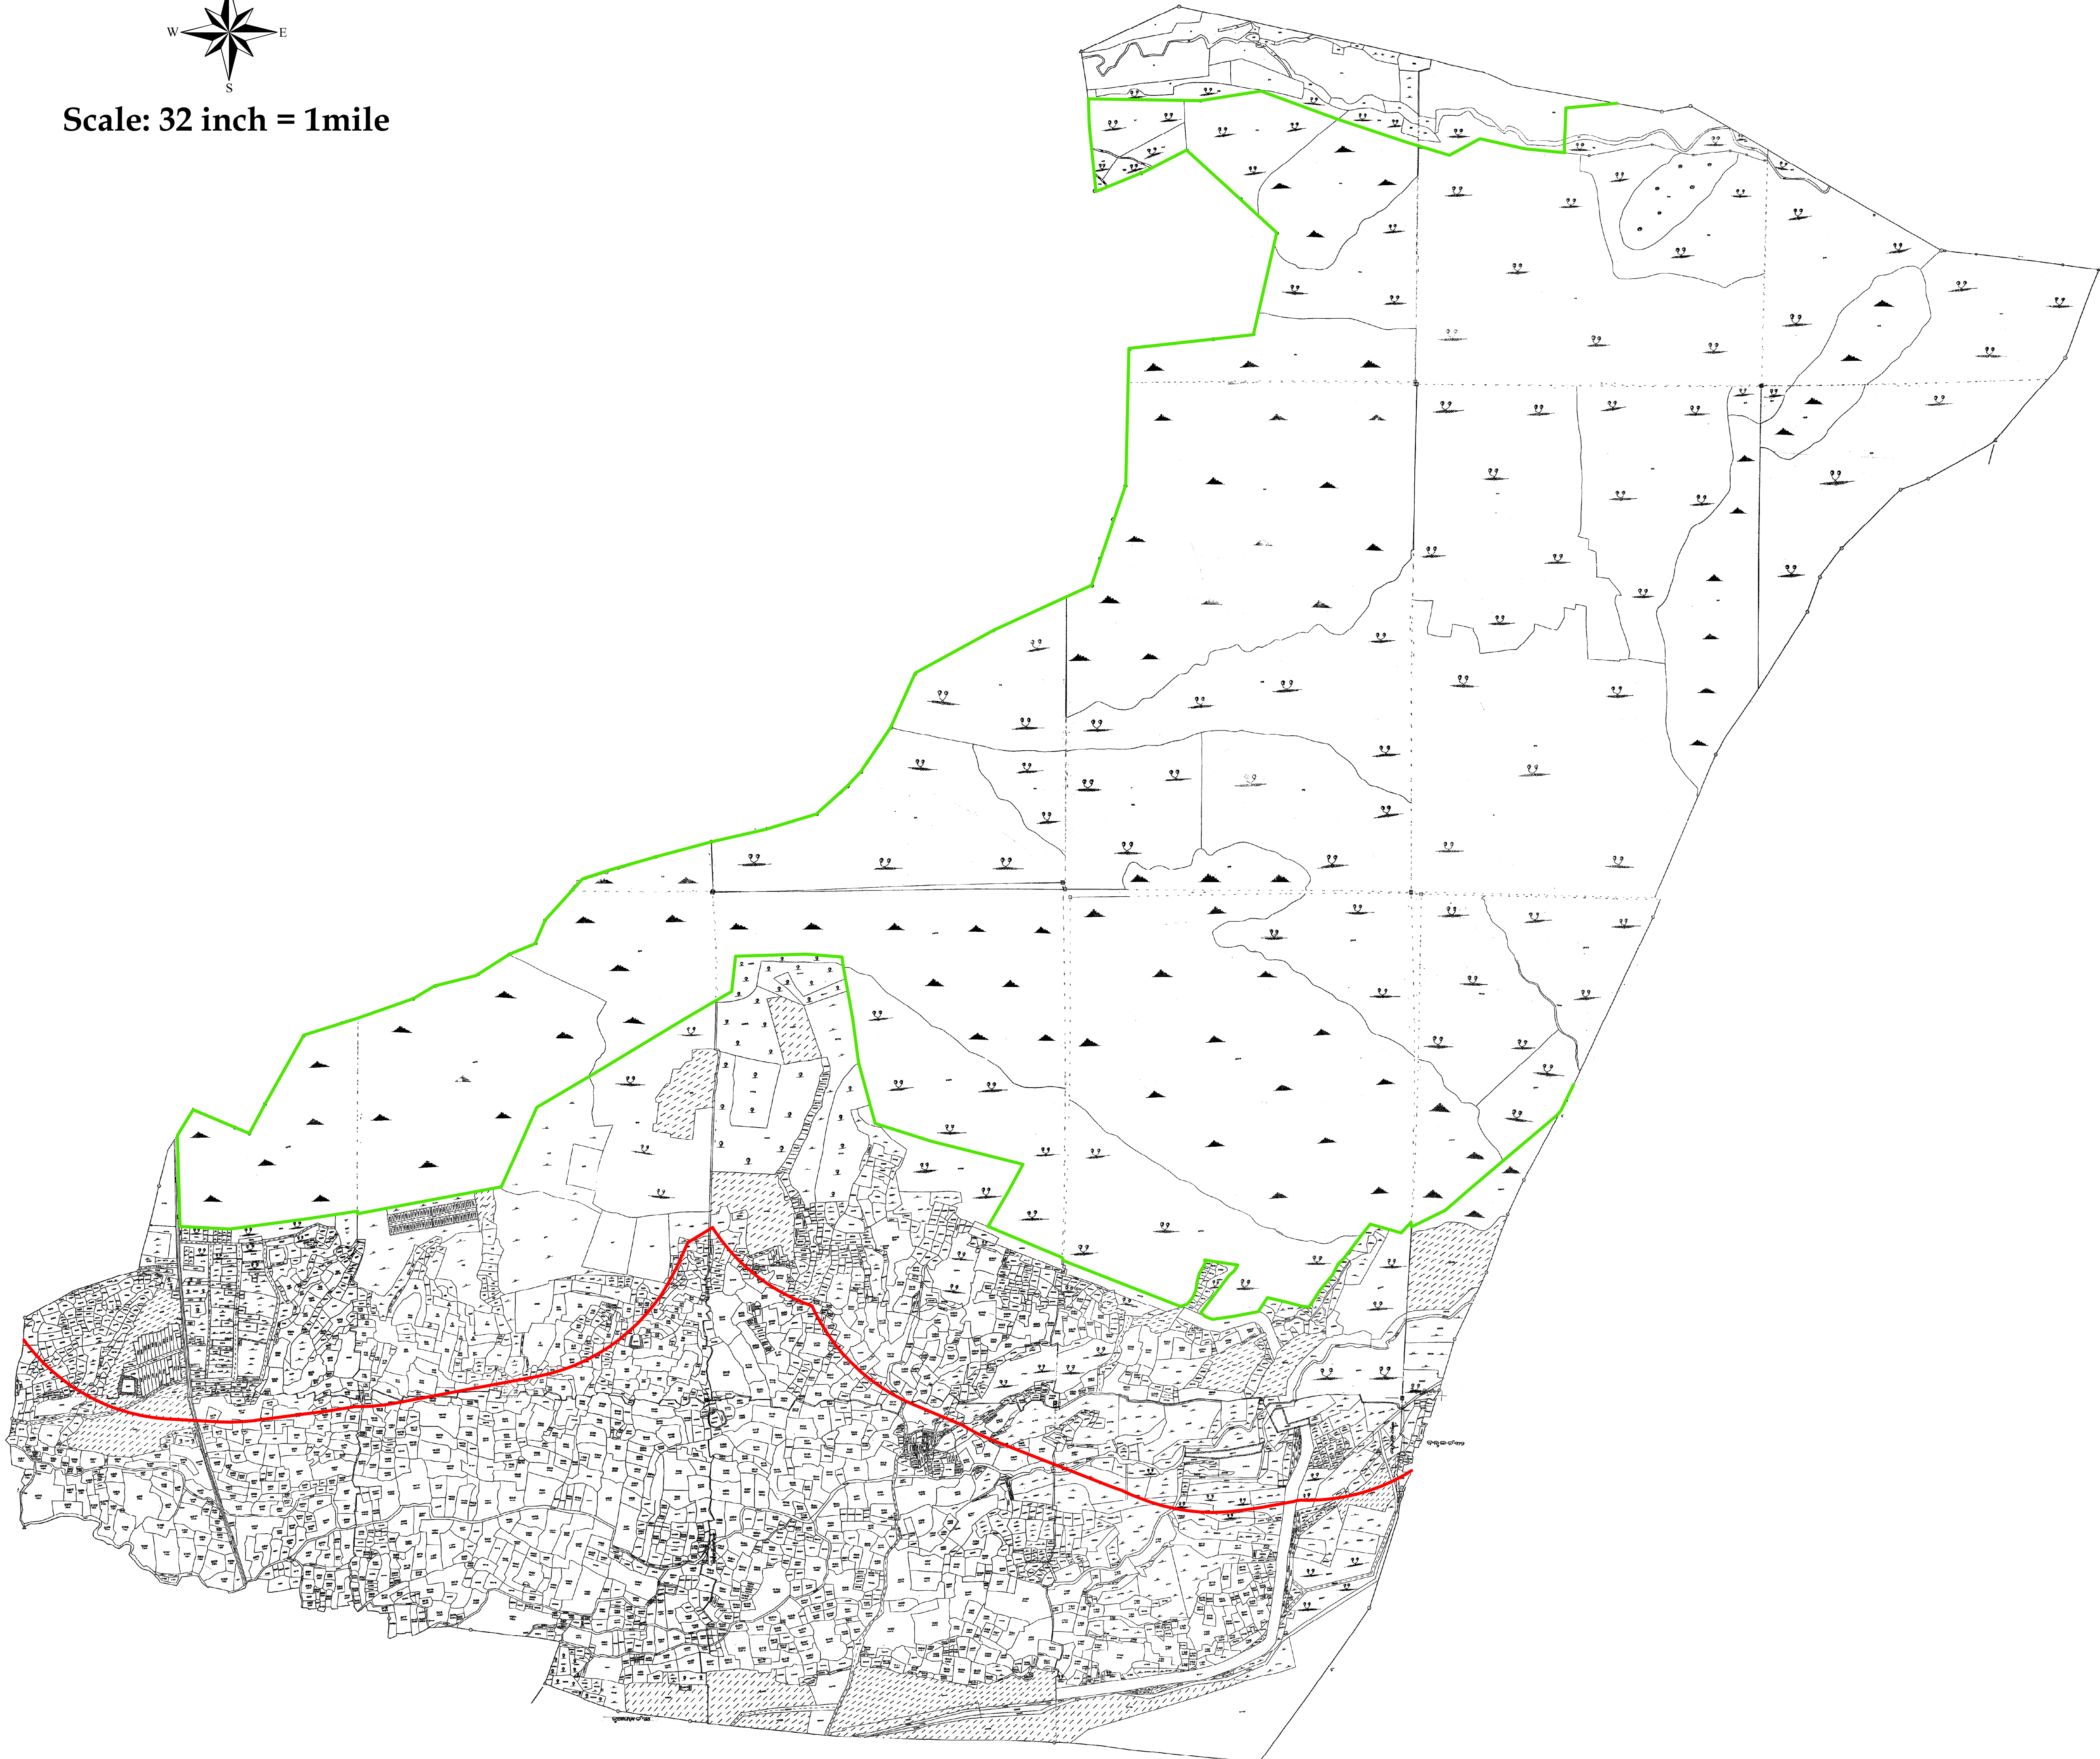

85°34'30"E

85°35'0"E

85°35'30"E

85°36'0"E

85°36'30"E

85°37'0"E

85°37'30"E

20°17'0"N

20°17'0"N

20°16'30"N

20°16'30"N

20°16'0"N

20°16'0"N

20°15'30"N

20°15'30"N

## Legend

 Sanctuary Boundary

 ESZ Boundary

85°34'30"E

85°35'0"E

85°35'30"E

85°36'0"E

85°36'30"E

85°37'0"E

85°37'30"E