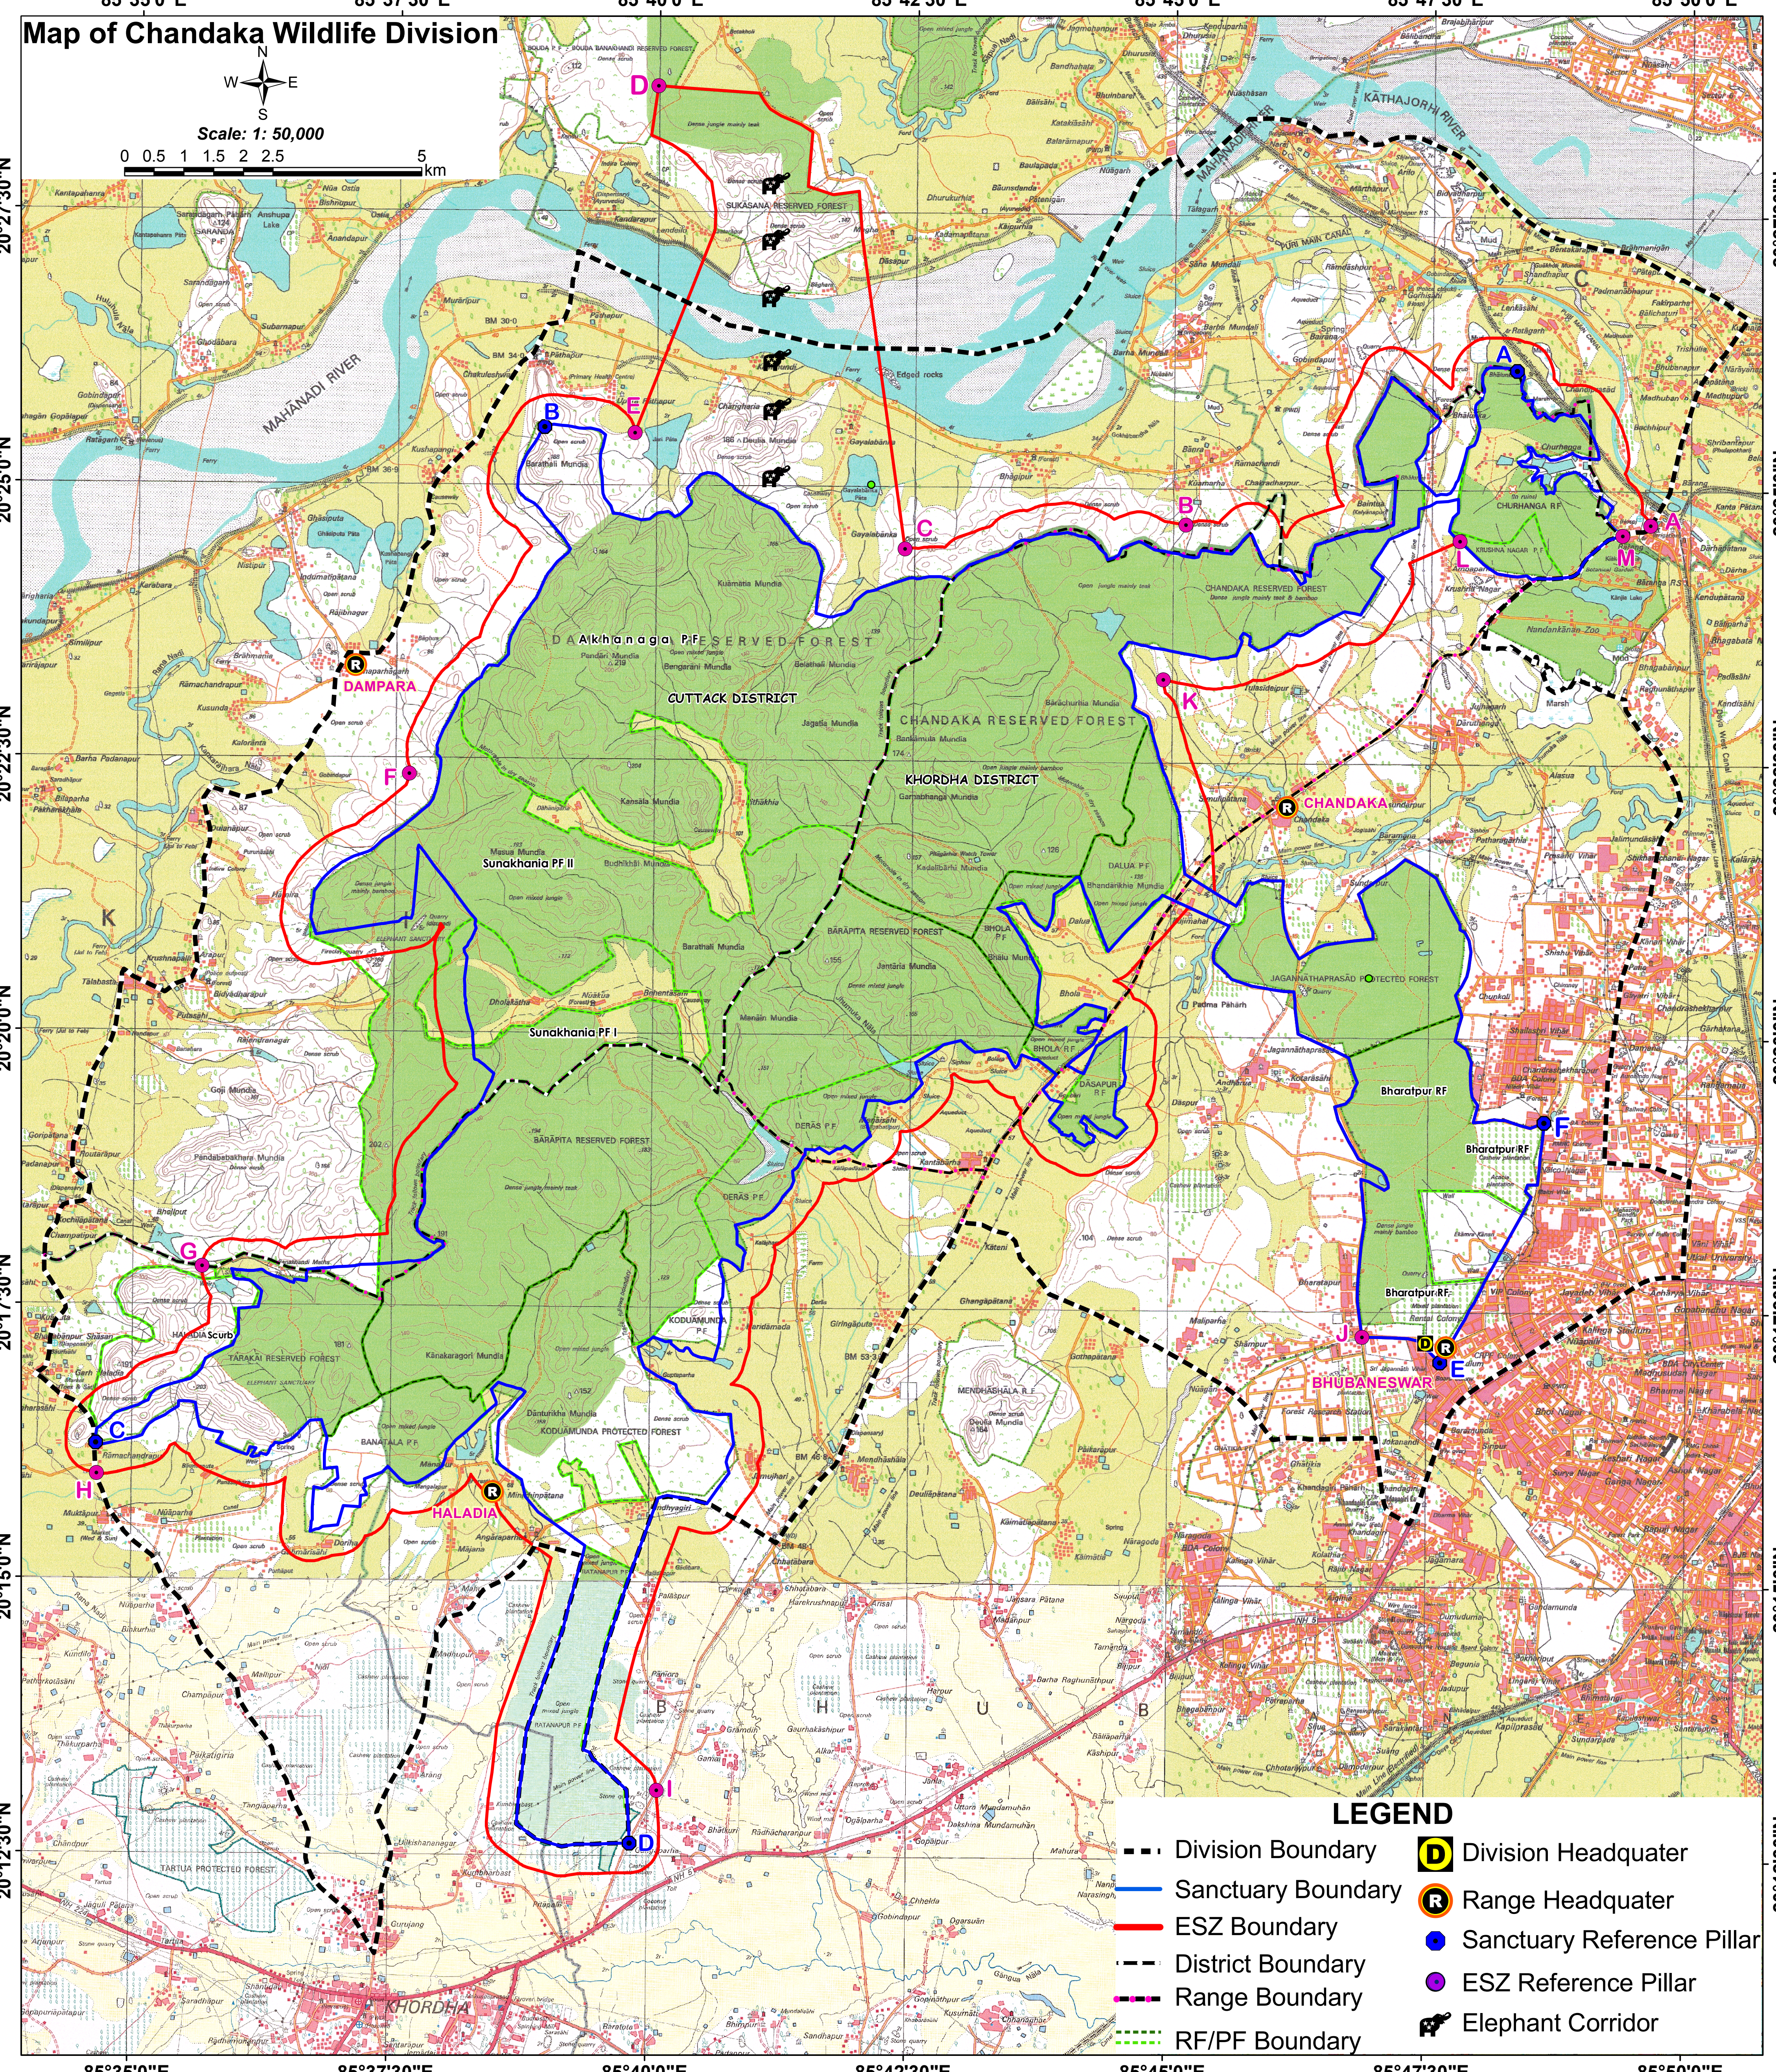

Map of Chandaka Wildlife Division

Scale: 1: 50,000

LEGEND

- Division Boundary
- Sanctuary Boundary
- ESZ Boundary
- District Boundary
- Range Boundary
- RF/PF Boundary
- D Division Headquarter
- R Range Headquarter
- Sanctuary Reference Pillar
- ESZ Reference Pillar
- ✎ Elephant Corridor